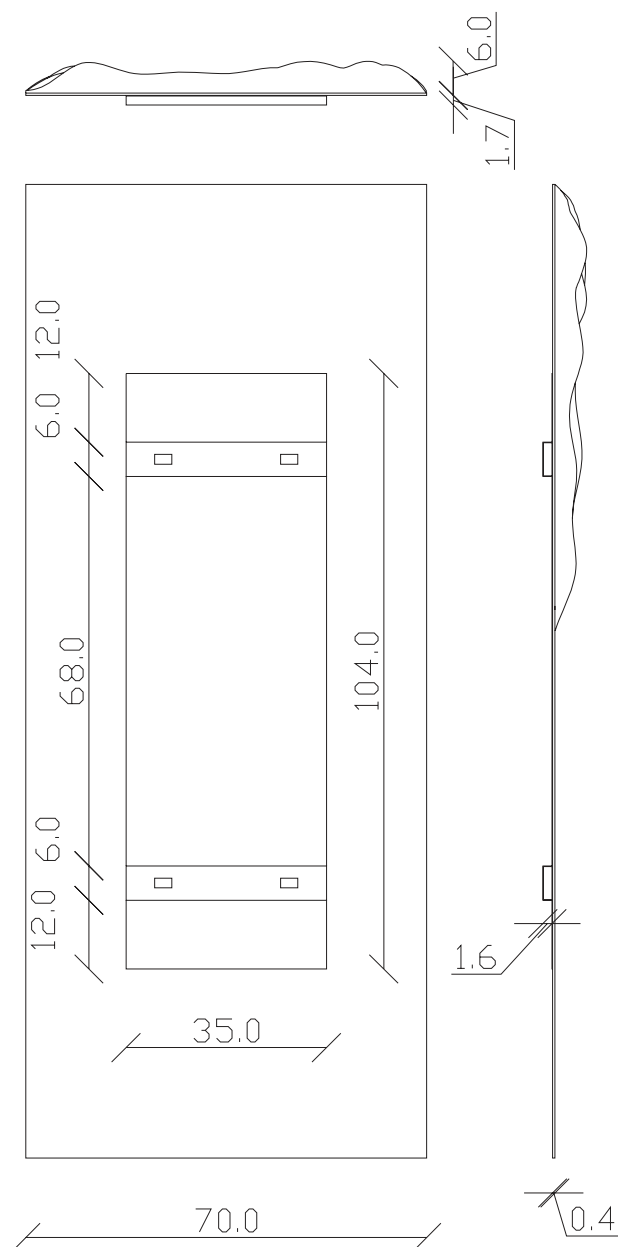

art. A158
H 170 L 70 cm

SPECCHIO VISTA FRONTALE / front view mirror

SPECCHIO VISTA RETRO / rear view mirror

art. A207

diametro 120 cm

SPECCHIO VISTA FRONTALE / front view mirror

SPECCHIO VISTA RETRO / rear view mirror