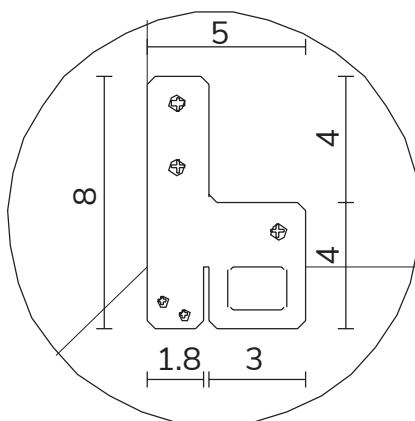

art. A105
H 89 L 89 cm

SPECCHIO VISTA FRONTALE / front view mirror

SPECCHIO VISTA RETRO / rear view mirror

PARTICOLARE MONTAGGIO FISCHER / detail fitting fischer

art. A106
H 89 L 123 cm

SPECCHIO VISTA FRONTALE / front view mirror

art. A109
H 194 L 89 cm

SPECCHIO VISTA FRONTALE / front view mirror

SPECCHIO VISTA RETRO / rear view mirror

PARTICOLARE MONTAGGIO FISCHER / detail fitting fischer

art. A107
H 123 L 123 cm

SPECCHIO VISTA FRONTALE / front view mirror

SPECCHIO VISTA RETRO / rear view mirror

PARTICOLARE MONTAGGIO FISCHER / detail fitting fischer

art. A133
H 194 L 123 cm

SPECCHIO VISTA FRONTALE / front view mirror

SPECCHIO VISTA RETRO / rear view mirror

PARTICOLARE MONTAGGIO FISCHER / detail fitting fischer

art. A132

H 155 L 155 cm

SPECCHIO VISTA FRONTALE / front view mirror

SPECCHIO VISTA RETRO / rear view mirror

PARTICOLARE MONTAGGIO FISCHER / detail fitting fischer

art. A131

H 194 L 194 cm

SPECCHIO VISTA FRONTALE / front view mirror