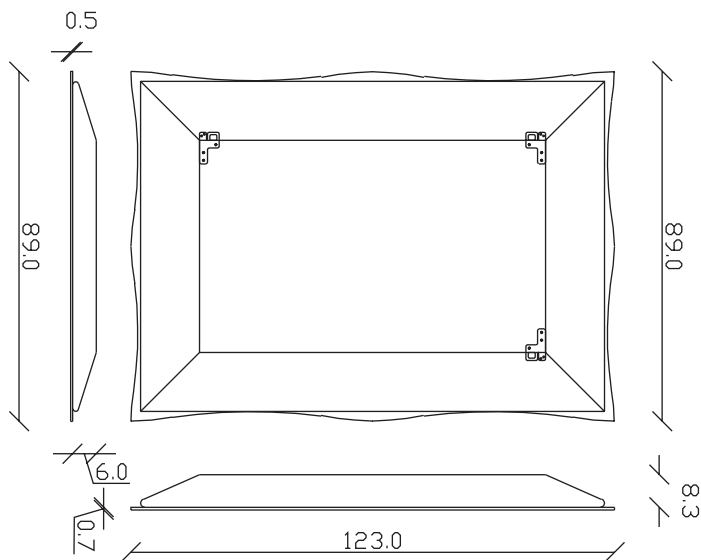

art. A105
H 89 L 89 cm

SPECCHIO VISTA FRONTALE / front view mirror

SPECCHIO VISTA RETRO / rear view mirror

PARTICOLARE MONTAGGIO FISCHER / detail fitting fischer

art. A106
H 89 L 123 cm

SPECCHIO VISTA FRONTALE / front view mirror

SPECCHIO VISTA RETRO / rear view mirror

PARTICOLARE MONTAGGIO FISCHER / detail fitting fischer

art. A108
H 160 L 89 cm

SPECCHIO VISTA FRONTALE / front view mirror

SPECCHIO VISTA RETRO / rear view mirror

PARTICOLARE MONTAGGIO FISCHER / detail fitting fischer

art. A109
H 194 L 89 cm

SPECCHIO VISTA FRONTALE / front view mirror

SPECCHIO VISTA RETRO / rear view mirror

PARTICOLARE MONTAGGIO FISCHER / detail fitting fischer

art. A107
H 123 L 123 cm

SPECCHIO VISTA FRONTALE / front view mirror

art. A132

H 155 L 155 cm

SPECCHIO VISTA FRONTALE / front view mirror

SPECCHIO VISTA RETRO / rear view mirror

PARTICOLARE MONTAGGIO FISCHER / detail fitting fischer

art. A131

H 194 L 194 cm

SPECCHIO VISTA FRONTALE / front view mirror