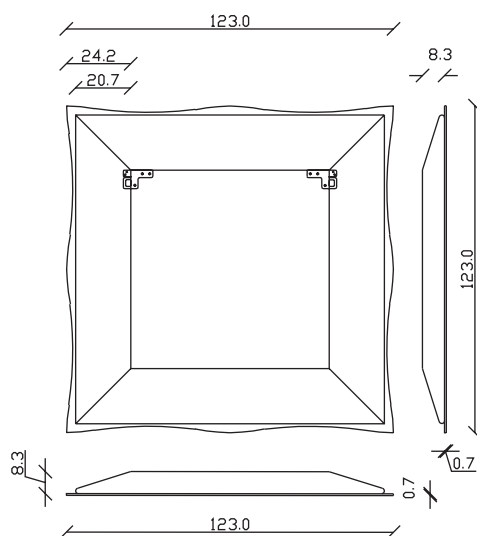

art. A105
H 89 L 89 cm

SPECCHIO VISTA FRONTALE / front view mirror

SPECCHIO VISTA RETRO / rear view mirror

PARTICOLARE MONTAGGIO FISCHER / detail fitting fischer

art. A106
H 89 L 123 cm

SPECCHIO VISTA FRONTALE / front view mirror

art. A109
H 194 L 89 cm

SPECCHIO VISTA FRONTALE / front view mirror

SPECCHIO VISTA RETRO / rear view mirror

PARTICOLARE MONTAGGIO FISCHER / detail fitting fischer

art. A107
H 123 L 123 cm

SPECCHIO VISTA FRONTALE / front view mirror

SPECCHIO VISTA RETRO / rear view mirror

PARTICOLARE MONTAGGIO FISCHER / detail fitting fischer

art. A133
H 194 L 123 cm

SPECCHIO VISTA FRONTALE / front view mirror

SPECCHIO VISTA RETRO / rear view mirror

PARTICOLARE MONTAGGIO FISCHER / detail fitting fischer

art. A132

H 155 L 155 cm

SPECCHIO VISTA FRONTALE / front view mirror

SPECCHIO VISTA RETRO / rear view mirror

PARTICOLARE MONTAGGIO FISCHER / detail fitting fischer

art. A131

H 194 L 194 cm

SPECCHIO VISTA FRONTALE / front view mirror