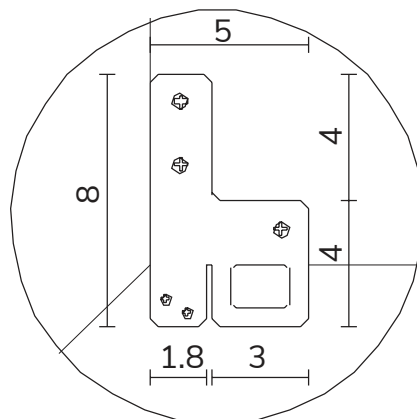

art. A105
H 89 L 89 cm

SPECCHIO VISTA FRONTALE / front view mirror

SPECCHIO VISTA RETRO / rear view mirror

PARTICOLARE MONTAGGIO FISCHER / detail fitting fischer

art. A106
H 89 L 123 cm

SPECCHIO VISTA FRONTALE / front view mirror

art. A109
H 194 L 89 cm

SPECCHIO VISTA FRONTALE / front view mirror

SPECCHIO VISTA RETRO / rear view mirror

PARTICOLARE MONTAGGIO FISCHER / detail fitting fischer

art. A107
H 123 L 123 cm

SPECCHIO VISTA FRONTALE / front view mirror

SPECCHIO VISTA RETRO / rear view mirror

PARTICOLARE MONTAGGIO FISCHER / detail fitting fischer

art. A133
H 194 L 123 cm

SPECCHIO VISTA FRONTALE / front view mirror

SPECCHIO VISTA RETRO / rear view mirror

PARTICOLARE MONTAGGIO FISCHER / detail fitting fischer

art. A132

H 155 L 155 cm

SPECCHIO VISTA FRONTALE / front view mirror

SPECCHIO VISTA RETRO / rear view mirror

PARTICOLARE MONTAGGIO FISCHER / detail fitting fischer

art. A131

H 194 L 194 cm

SPECCHIO VISTA FRONTALE / front view mirror