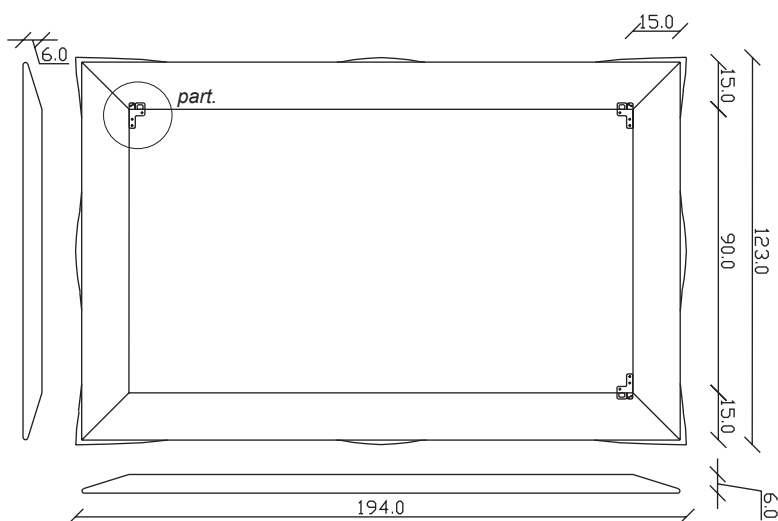

art. A105
H 89 L 89 cm

SPECCHIO VISTA FRONTALE / front view mirror

SPECCHIO VISTA RETRO / rear view mirror

PARTICOLARE MONTAGGIO FISCHER / detail fitting fischer

art. A106
H 89 L 123 cm

SPECCHIO VISTA FRONTALE / front view mirror

art. A109
H 194 L 89 cm

SPECCHIO VISTA FRONTALE / front view mirror

SPECCHIO VISTA RETRO / rear view mirror

PARTICOLARE MONTAGGIO FISCHER / detail fitting fischer

art. A107
H 123 L 123 cm

SPECCHIO VISTA FRONTALE / front view mirror

SPECCHIO VISTA RETRO / rear view mirror

PARTICOLARE MONTAGGIO FISCHER / detail fitting fischer

art. A133
H 194 L 123 cm

SPECCHIO VISTA FRONTALE / front view mirror

SPECCHIO VISTA RETRO / rear view mirror

PARTICOLARE MONTAGGIO FISCHER / detail fitting fischer

art. A132

H 155 L 155 cm

SPECCHIO VISTA FRONTALE / front view mirror

SPECCHIO VISTA RETRO / rear view mirror

PARTICOLARE MONTAGGIO FISCHER / detail fitting fischer

art. A131

H 194 L 194 cm

SPECCHIO VISTA FRONTALE / front view mirror