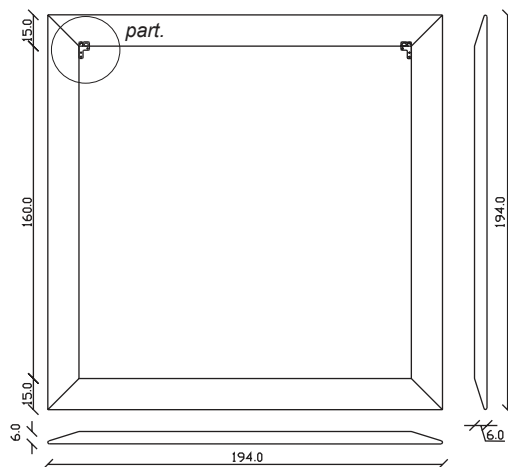

SPECCHIO VISTA RETRO / rear view mirror