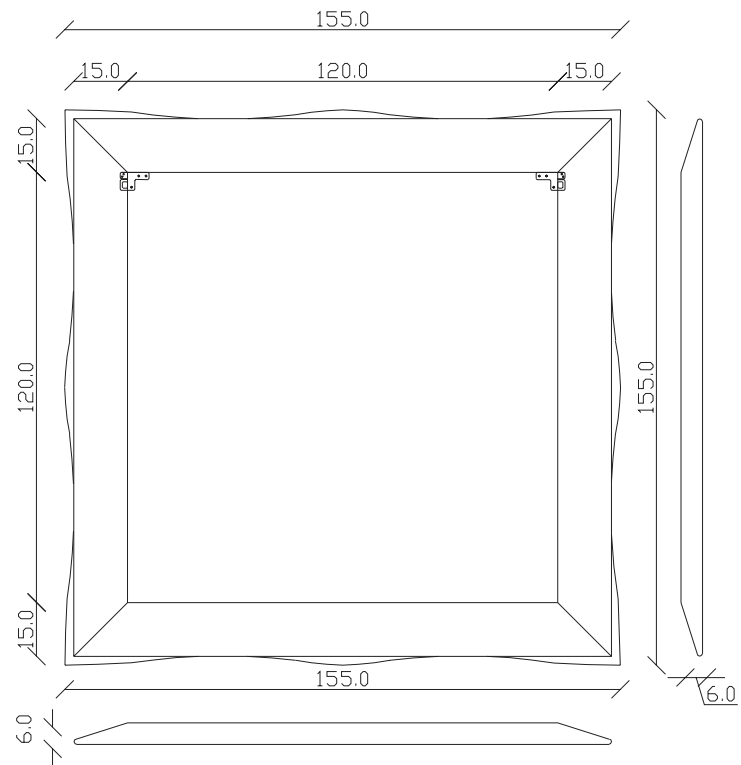

art. A105
H 89 L 89 cm

SPECCHIO VISTA FRONTALE / front view mirror

SPECCHIO VISTA RETRO / rear view mirror

PARTICOLARE MONTAGGIO FISCHER / detail fitting fischer

art. A106
H 89 L 123 cm

SPECCHIO VISTA FRONTALE / front view mirror

art. A109
H 194 L 89 cm

SPECCHIO VISTA FRONTALE / front view mirror

SPECCHIO VISTA RETRO / rear view mirror

PARTICOLARE MONTAGGIO FISCHER / detail fitting fischer

art. A107
H 123 L 123 cm

SPECCHIO VISTA FRONTALE / front view mirror

SPECCHIO VISTA RETRO / rear view mirror

PARTICOLARE MONTAGGIO FISCHER / detail fitting fischer

art. A133
H 194 L 123 cm

SPECCHIO VISTA FRONTALE / front view mirror

SPECCHIO VISTA RETRO / rear view mirror

PARTICOLARE MONTAGGIO FISCHER / detail fitting fischer

art. A132

H 155 L 155 cm

SPECCHIO VISTA FRONTALE / front view mirror

SPECCHIO VISTA RETRO / rear view mirror

PARTICOLARE MONTAGGIO FISCHER / detail fitting fischer

art. A131

H 194 L 194 cm

SPECCHIO VISTA FRONTALE / front view mirror