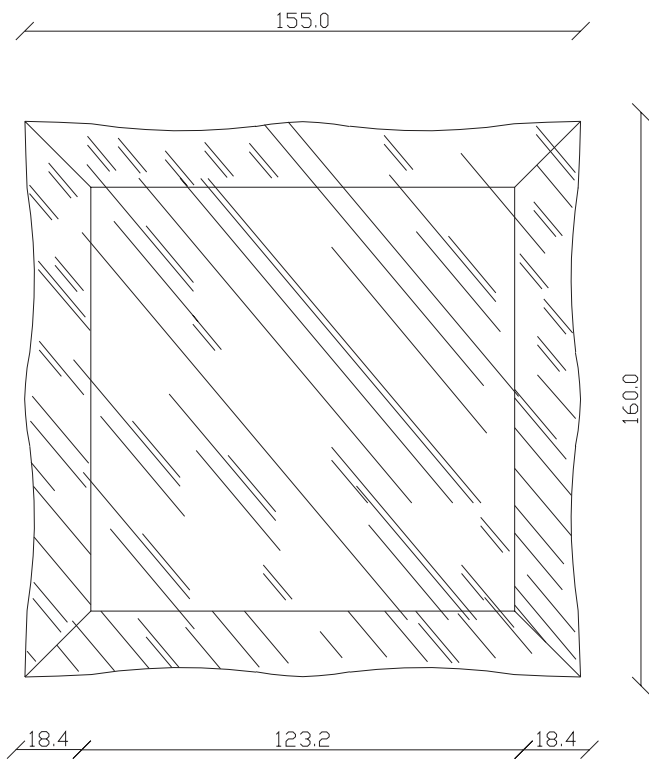

art. A105
H 89 L 89 cm

SPECCHIO VISTA FRONTALE / front view mirror

SPECCHIO VISTA RETRO / rear view mirror

PARTICOLARE MONTAGGIO FISCHER / detail fitting fischer

art. A106
H 89 L 123 cm

SPECCHIO VISTA FRONTALE / front view mirror

art. A109
H 194 L 89 cm

SPECCHIO VISTA FRONTALE / front view mirror

SPECCHIO VISTA RETRO / rear view mirror

PARTICOLARE MONTAGGIO FISCHER / detail fitting fischer

art. A107
H 123 L 123 cm

SPECCHIO VISTA FRONTALE / front view mirror

SPECCHIO VISTA RETRO / rear view mirror

PARTICOLARE MONTAGGIO FISCHER / detail fitting fischer

art. A133
H 194 L 123 cm

SPECCHIO VISTA FRONTALE / front view mirror

SPECCHIO VISTA RETRO / rear view mirror

PARTICOLARE MONTAGGIO FISCHER / detail fitting fischer

art. A132

H 155 L 155 cm

SPECCHIO VISTA FRONTALE / front view mirror

SPECCHIO VISTA RETRO / rear view mirror

PARTICOLARE MONTAGGIO FISCHER / detail fitting fischer

art. A131

H 194 L 194 cm

SPECCHIO VISTA FRONTALE / front view mirror