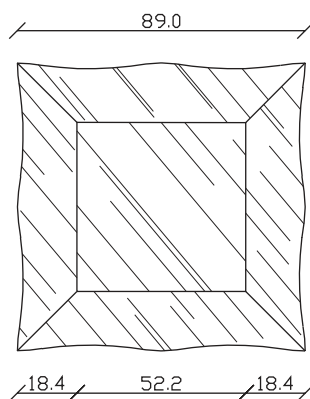

art. A105
H 89 L 89 cm

SPECCHIO VISTA FRONTALE / front view mirror

SPECCHIO VISTA RETRO / rear view mirror

PARTICOLARE MONTAGGIO FISCHER / detail fitting fischer

art. A106
H 89 L 123 cm

SPECCHIO VISTA FRONTALE / front view mirror

SPECCHIO VISTA RETRO / rear view mirror

PARTICOLARE MONTAGGIO FISCHER / detail fitting fischer

art. A108
H 160 L 89 cm

SPECCHIO VISTA FRONTALE / front view mirror

SPECCHIO VISTA RETRO / rear view mirror

PARTICOLARE MONTAGGIO FISCHER / detail fitting fischer

art. A109
H 194 L 89 cm

SPECCHIO VISTA FRONTALE / front view mirror

SPECCHIO VISTA RETRO / rear view mirror

PARTICOLARE MONTAGGIO FISCHER / detail fitting fischer

art. A107
H 123 L 123 cm

SPECCHIO VISTA FRONTALE / front view mirror

art. A132

H 155 L 155 cm

SPECCHIO VISTA FRONTALE / front view mirror

SPECCHIO VISTA RETRO / rear view mirror

PARTICOLARE MONTAGGIO FISCHER / detail fitting fischer

art. A131

H 194 L 194 cm

SPECCHIO VISTA FRONTALE / front view mirror