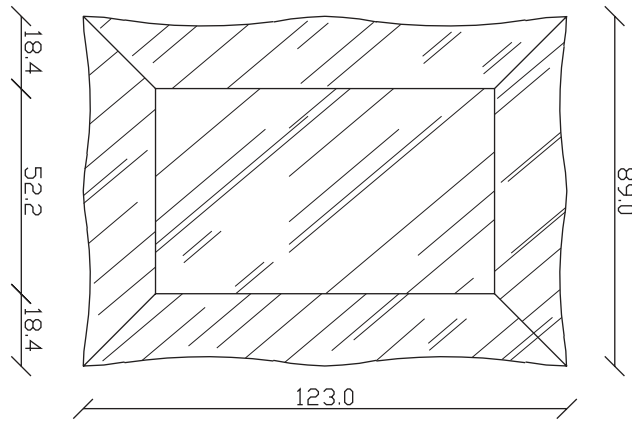

art. A105
H 89 L 89 cm

SPECCHIO VISTA FRONTALE / front view mirror

SPECCHIO VISTA RETRO / rear view mirror

PARTICOLARE MONTAGGIO FISCHER / detail fitting fischer

art. A106
H 89 L 123 cm

SPECCHIO VISTA FRONTALE / front view mirror

SPECCHIO VISTA RETRO / rear view mirror

PARTICOLARE MONTAGGIO FISCHER / detail fitting fischer

art. A108
H 160 L 89 cm

SPECCHIO VISTA FRONTALE / front view mirror

SPECCHIO VISTA RETRO / rear view mirror

PARTICOLARE MONTAGGIO FISCHER / detail fitting fischer

art. A109
H 194 L 89 cm

SPECCHIO VISTA FRONTALE / front view mirror

SPECCHIO VISTA RETRO / rear view mirror

PARTICOLARE MONTAGGIO FISCHER / detail fitting fischer

art. A107
H 123 L 123 cm

SPECCHIO VISTA FRONTALE / front view mirror

art. A132

H 155 L 155 cm

SPECCHIO VISTA FRONTALE / front view mirror

SPECCHIO VISTA RETRO / rear view mirror

PARTICOLARE MONTAGGIO FISCHER / detail fitting fischer

art. A131

H 194 L 194 cm

SPECCHIO VISTA FRONTALE / front view mirror