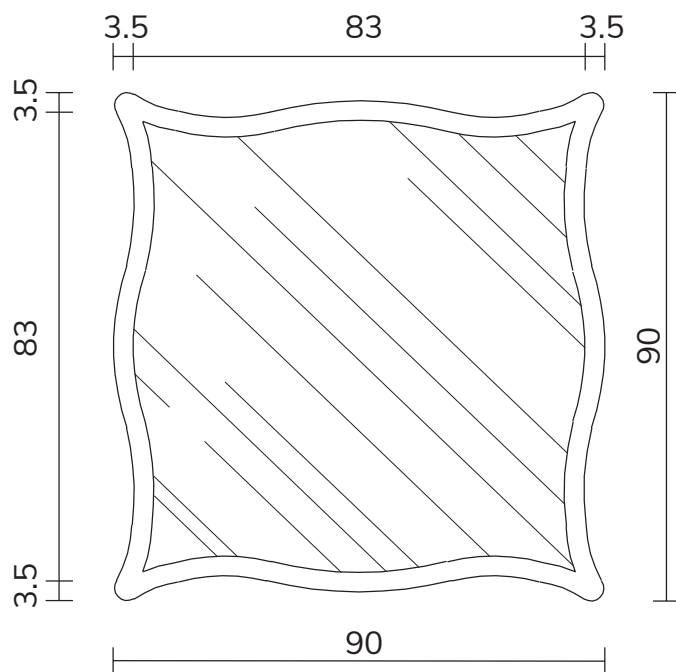

art. A013
H 90 L 90 cm

SPECCHIO VISTA FRONTALE / front view mirror

SPECCHIO VISTA RETRO / rear view mirror