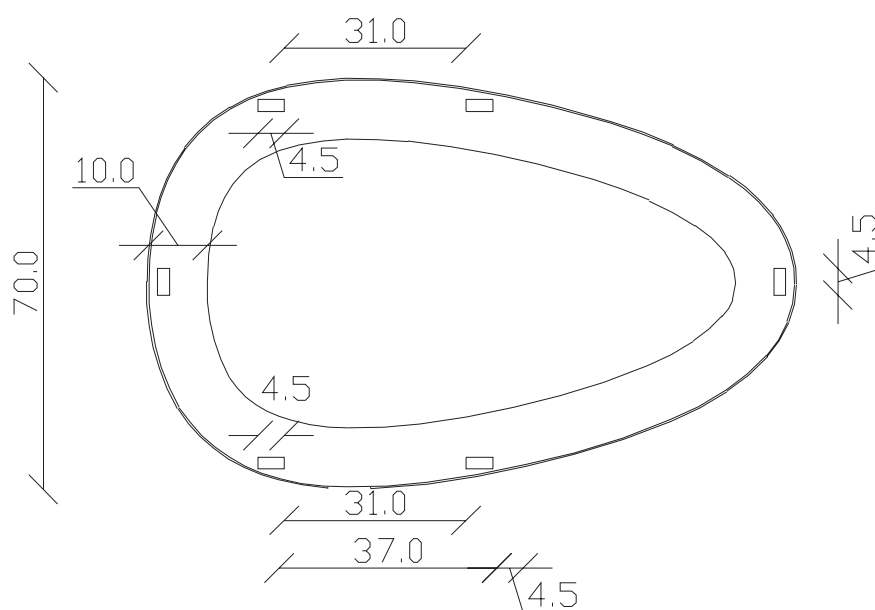

art. A102  
H55 L 55cm

SPECCHIO VISTA FRONTALE / front view mirror

SPECCHIO VISTA RETRO / rear view mirror

art. A103  
H 70 L 110cm

## SPECCHIO VISTA FRONTALE / front view mirror

## SPECCHIO VISTA RETRO / rear view mirror

art. A104  
H 85 L 120 cm

SPECCHIO VISTA FRONTALE / front view mirror

SPECCHIO VISTA RETRO / rear view mirror