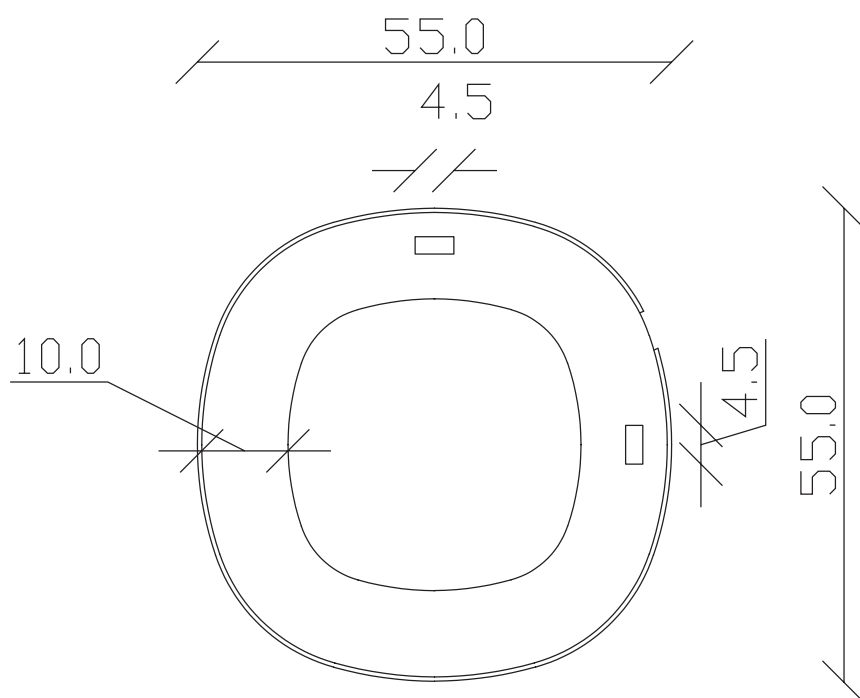

art. A102  
H55 L 55cm

SPECCHIO VISTA FRONTALE / front view mirror

SPECCHIO VISTA RETRO / rear view mirror

art. A103  
H 70 L 110cm

## SPECCHIO VISTA FRONTALE / front view mirror

## SPECCHIO VISTA RETRO / rear view mirror

art. A104  
H 85 L 120 cm

SPECCHIO VISTA FRONTALE / front view mirror

SPECCHIO VISTA RETRO / rear view mirror