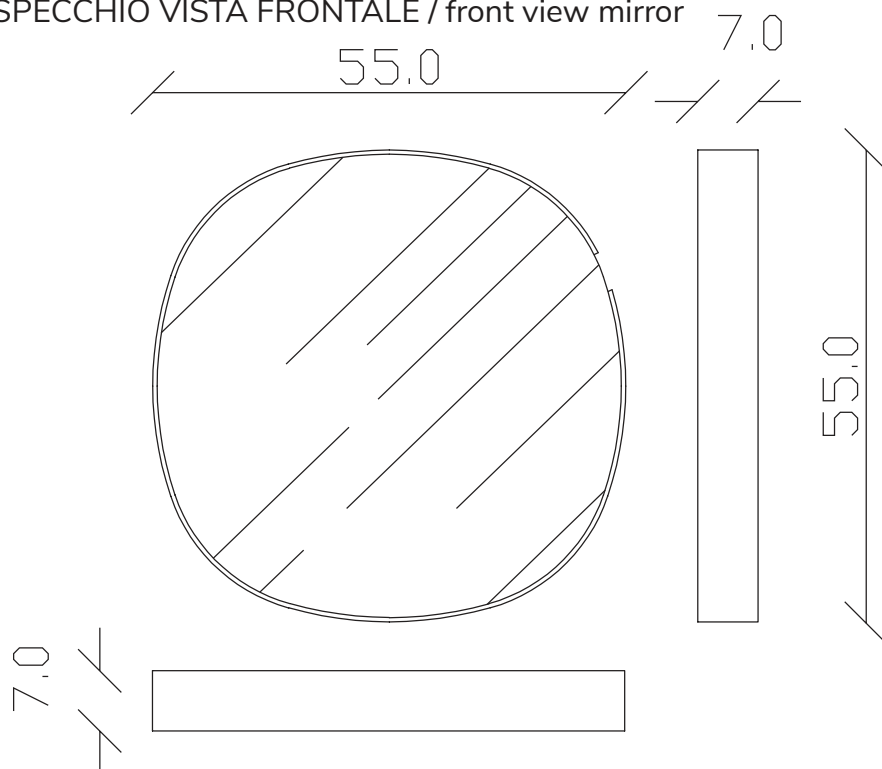

art. A102  
H55 L 55cm

SPECCHIO VISTA FRONTALE / front view mirror

SPECCHIO VISTA RETRO / rear view mirror

art. A103  
H 70 L 110cm

## SPECCHIO VISTA FRONTALE / front view mirror

## SPECCHIO VISTA RETRO / rear view mirror

art. A104  
H 85 L 120 cm

SPECCHIO VISTA FRONTALE / front view mirror

SPECCHIO VISTA RETRO / rear view mirror