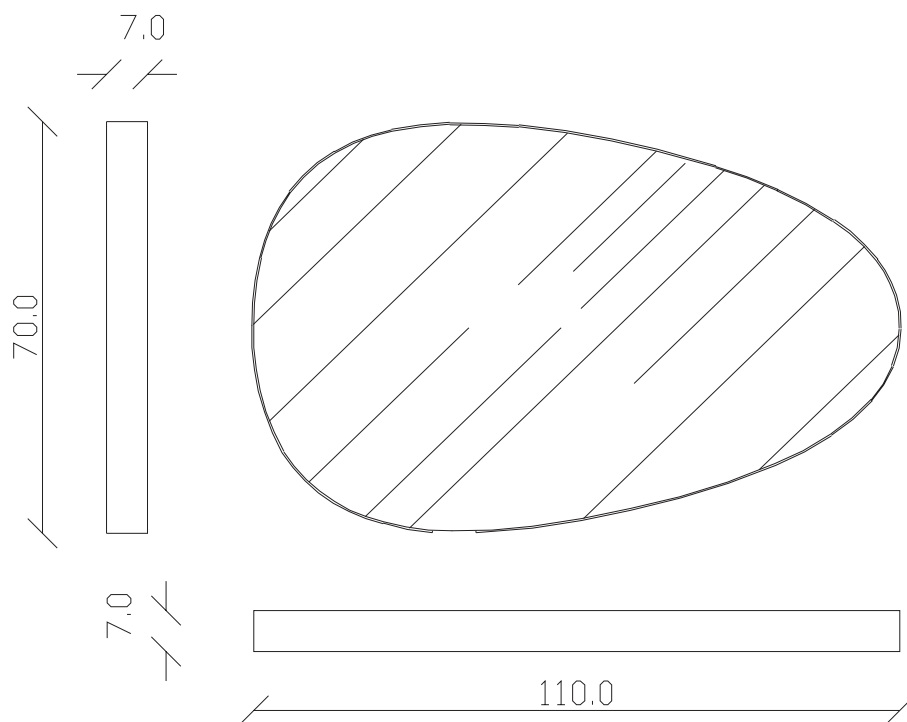

art. A102  
H55 L 55cm

SPECCHIO VISTA FRONTALE / front view mirror

SPECCHIO VISTA RETRO / rear view mirror

art. A103  
H 70 L 110cm

## SPECCHIO VISTA FRONTALE / front view mirror

## SPECCHIO VISTA RETRO / rear view mirror

art. A104  
H 85 L 120 cm

SPECCHIO VISTA FRONTALE / front view mirror

SPECCHIO VISTA RETRO / rear view mirror