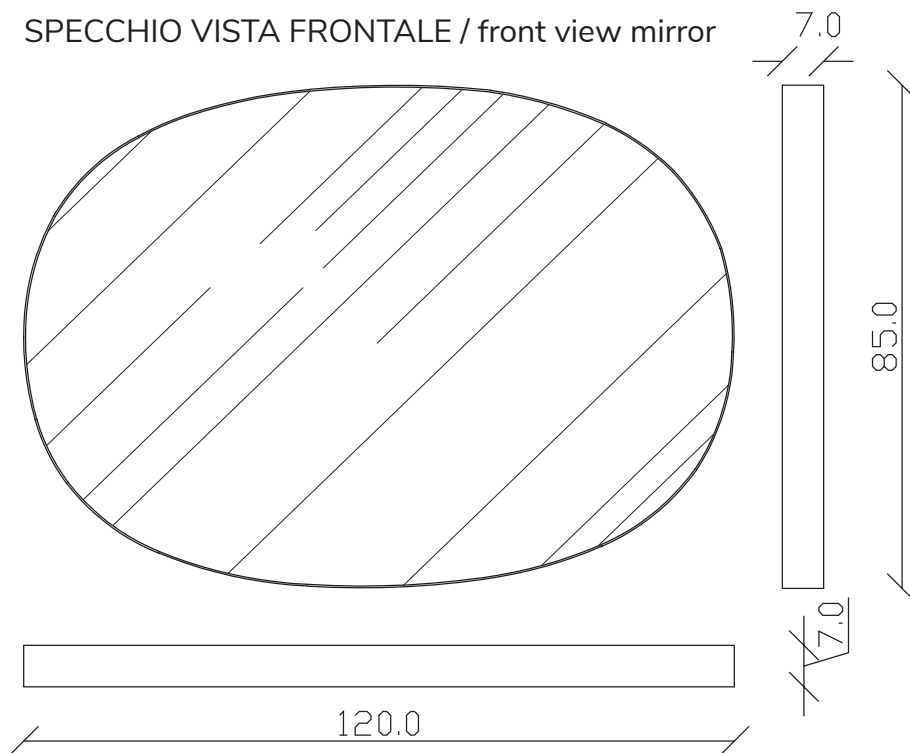

art. A102  
H55 L 55cm

SPECCHIO VISTA FRONTALE / front view mirror

SPECCHIO VISTA RETRO / rear view mirror

art. A103  
H 70 L 110cm

## SPECCHIO VISTA FRONTALE / front view mirror

## SPECCHIO VISTA RETRO / rear view mirror

art. A104  
H 85 L 120 cm

SPECCHIO VISTA FRONTALE / front view mirror

SPECCHIO VISTA RETRO / rear view mirror