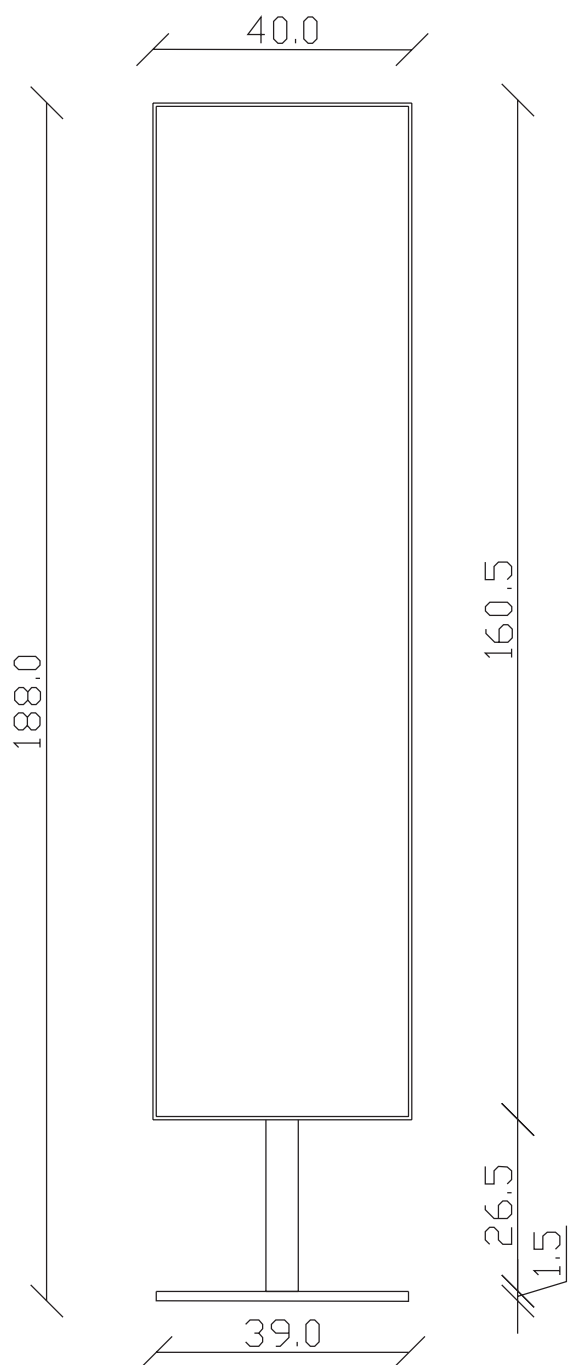

art. A115  
H185 L36 cm

SPECCHIO VISTA FRONTALE / front view mirror

SPECCHIO VISTA RETRO / rear view mirror