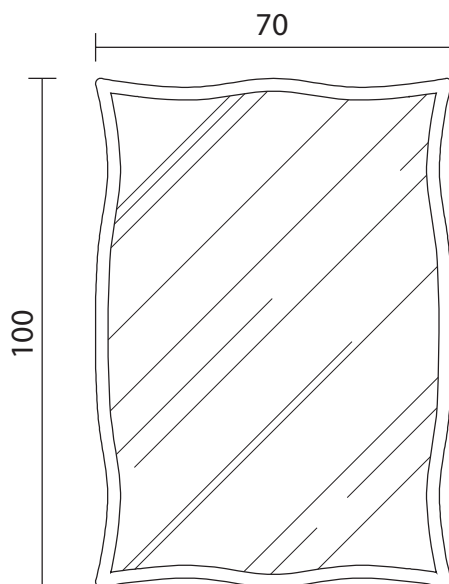

art. A014  
H 100 L 70 cm

### SPECCHIO VISTA FRONTALE / front view mirror