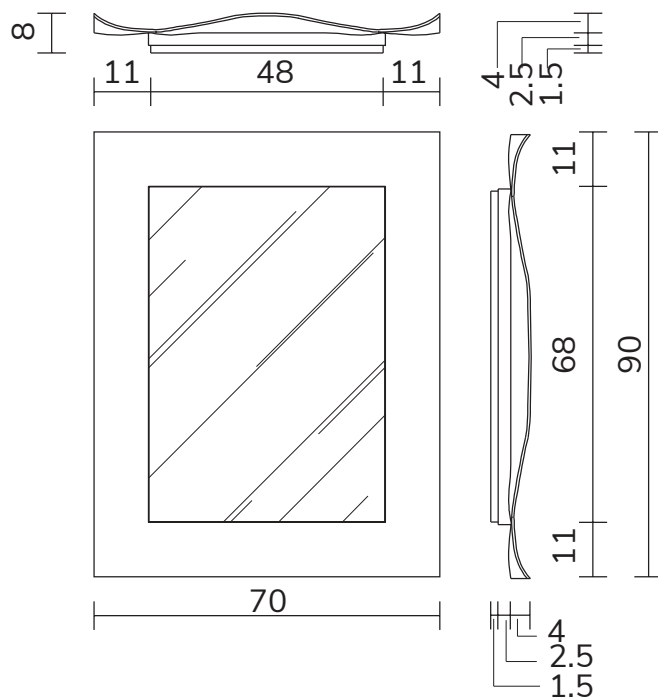

art. A080
H 90 L 70 cm

SPECCHIO VISTA FRONTALE / front view mirror

SPECCHIO VISTA RETRO / rear view mirror

art. A090
H 170 L 70 cm

SPECCHIO VISTA FRONTALE / front view mirror

SPECCHIO VISTA RETRO / rear view mirror