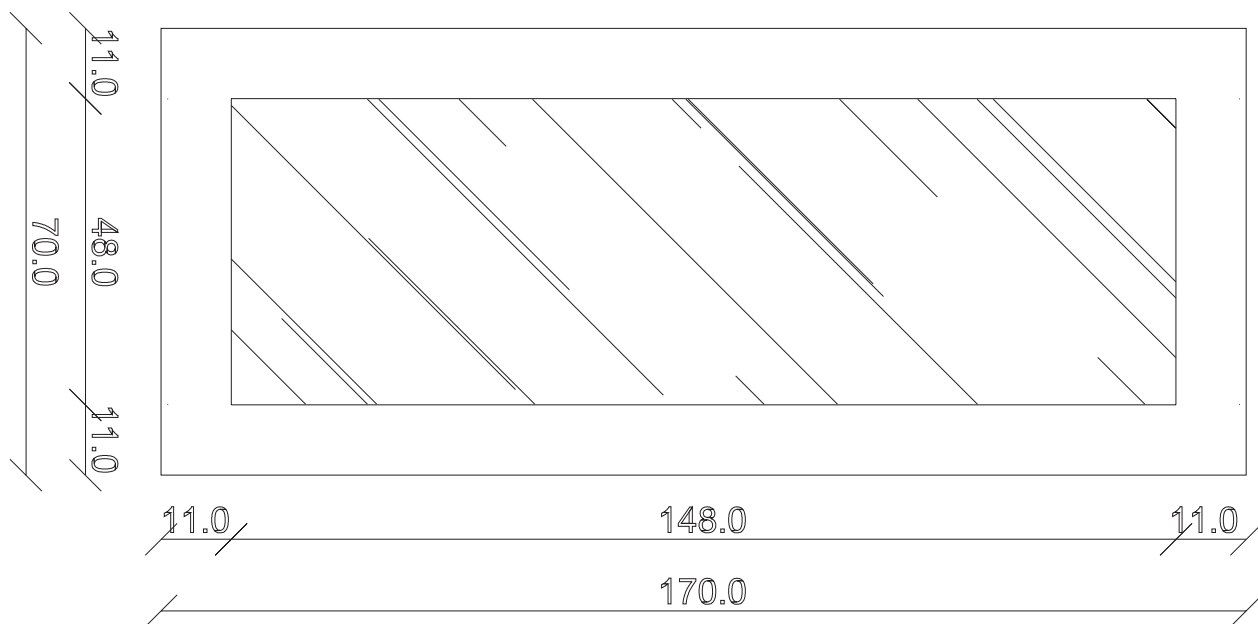

art. A080
H 90 L 70 cm

SPECCHIO VISTA FRONTALE / front view mirror

SPECCHIO VISTA RETRO / rear view mirror

art. A090
H 170 L 70 cm

SPECCHIO VISTA FRONTALE / front view mirror

SPECCHIO VISTA RETRO / rear view mirror