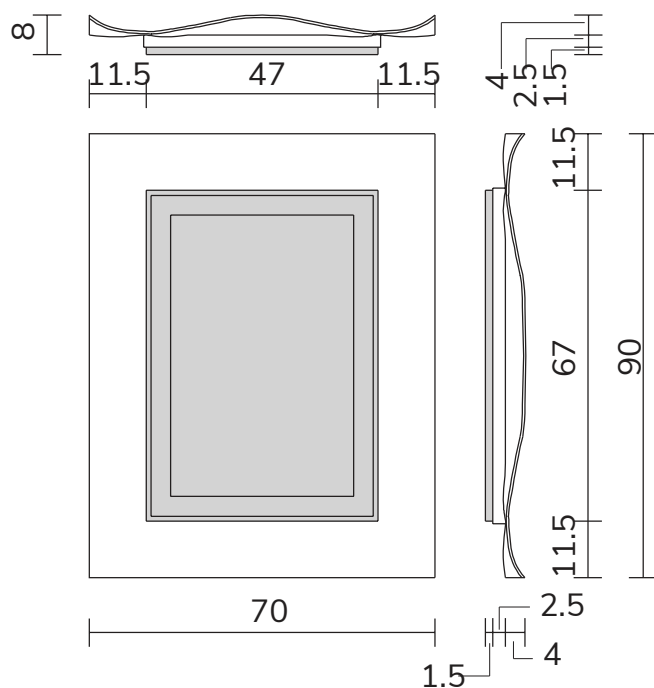

art. A080
H 90 L 70 cm

SPECCHIO VISTA FRONTALE / front view mirror

SPECCHIO VISTA RETRO / rear view mirror

art. A090
H 170 L 70 cm

SPECCHIO VISTA FRONTALE / front view mirror

SPECCHIO VISTA RETRO / rear view mirror