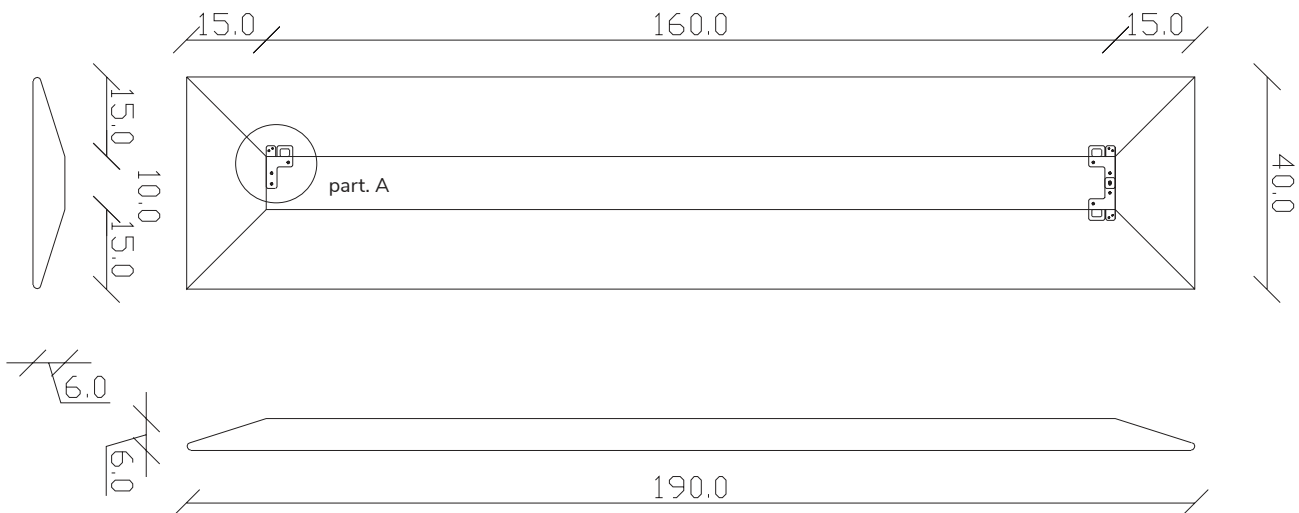

art. A114
H 190 L 40 cm

SPECCHIO VISTA FRONTALE / front view mirror

SPECCHIO VISTA RETRO / rear view mirror

PARTICOLARE MONTAGGIO FISCHER / detail fitting fischer

art. A082
H 85 L 85 cm

SPECCHIO VISTA FRONTALE / front view mirror

art. A084
H 155 L 85 cm

SPECCHIO VISTA FRONTALE / front view mirror

SPECCHIO VISTA RETRO / rear view mirror

PARTICOLARE MONTAGGIO FISCHER / detail fitting fischer

art. A044
H 190 L 85 cm

SPECCHIO VISTA FRONTALE / front view mirror

art. A127
H 190 L 120 cm

SPECCHIO VISTA FRONTALE / front view mirror

SPECCHIO VISTA RETRO / rear view mirror

PARTICOLARE MONTAGGIO FISCHER / detail fitting fischer

art. A126

H 155 L 155 cm

SPECCHIO VISTA FRONTALE / front view mirror

SPECCHIO VISTA RETRO / rear view mirror

PARTICOLARE MONTAGGIO FISCHER / detail fitting fischer

art. A125
H 190 L 190 cm

SPECCHIO VISTA FRONTALE / front view mirror

SPECCHIO VISTA RETRO / rear view mirror

PARTICOLARE MONTAGGIO FISCHER / detail fitting fischer