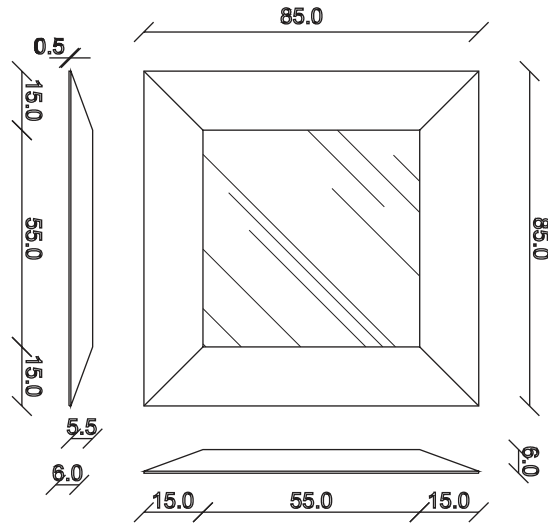

art. A114
H 190 L 40 cm

SPECCHIO VISTA FRONTALE / front view mirror

SPECCHIO VISTA RETRO / rear view mirror

PARTICOLARE MONTAGGIO FISCHER / detail fitting fischer

art. A082
H 85 L 85 cm

SPECCHIO VISTA FRONTALE / front view mirror

art. A084
H 155 L 85 cm

SPECCHIO VISTA FRONTALE / front view mirror

SPECCHIO VISTA RETRO / rear view mirror

PARTICOLARE MONTAGGIO FISCHER / detail fitting fischer

art. A044
H 190 L 85 cm

SPECCHIO VISTA FRONTALE / front view mirror

art. A127
H 190 L 120 cm

SPECCHIO VISTA FRONTALE / front view mirror

SPECCHIO VISTA RETRO / rear view mirror

PARTICOLARE MONTAGGIO FISCHER / detail fitting fischer

art. A126

H 155 L 155 cm

SPECCHIO VISTA FRONTALE / front view mirror

SPECCHIO VISTA RETRO / rear view mirror

PARTICOLARE MONTAGGIO FISCHER / detail fitting fischer

art. A125
H 190 L 190 cm

SPECCHIO VISTA FRONTALE / front view mirror

SPECCHIO VISTA RETRO / rear view mirror

PARTICOLARE MONTAGGIO FISCHER / detail fitting fischer