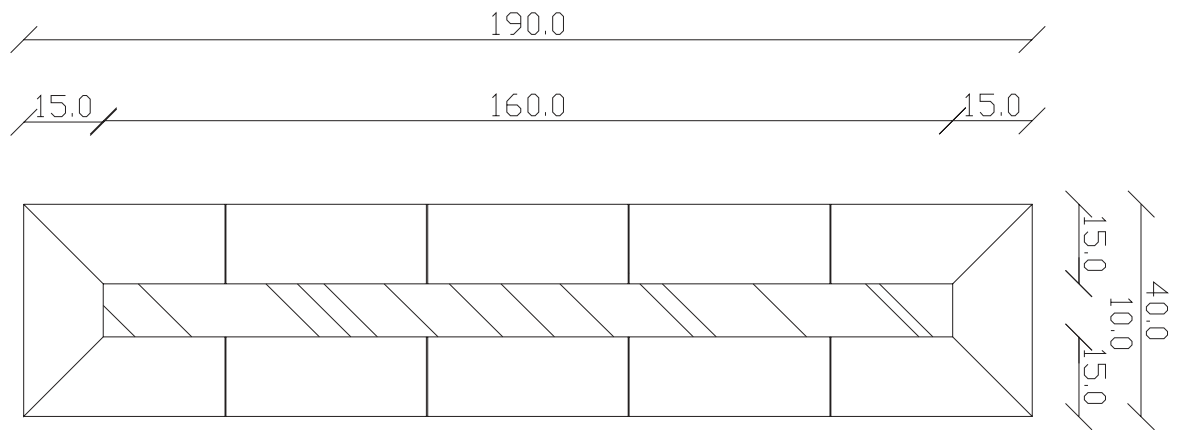

art. A114
H 190 L 40 cm

SPECCHIO VISTA FRONTALE / front view mirror

SPECCHIO VISTA RETRO / rear view mirror

PARTICOLARE MONTAGGIO FISCHER / detail fitting fischer

art. A082
H 85 L 85 cm

SPECCHIO VISTA FRONTALE / front view mirror

art. A084
H 155 L 85 cm

SPECCHIO VISTA FRONTALE / front view mirror

SPECCHIO VISTA RETRO / rear view mirror

PARTICOLARE MONTAGGIO FISCHER / detail fitting fischer

art. A044
H 190 L 85 cm

SPECCHIO VISTA FRONTALE / front view mirror

art. A127
H 190 L 120 cm

SPECCHIO VISTA FRONTALE / front view mirror

SPECCHIO VISTA RETRO / rear view mirror

PARTICOLARE MONTAGGIO FISCHER / detail fitting fischer

art. A126

H 155 L 155 cm

SPECCHIO VISTA FRONTALE / front view mirror

SPECCHIO VISTA RETRO / rear view mirror

PARTICOLARE MONTAGGIO FISCHER / detail fitting fischer

art. A125
H 190 L 190 cm

SPECCHIO VISTA FRONTALE / front view mirror

SPECCHIO VISTA RETRO / rear view mirror

PARTICOLARE MONTAGGIO FISCHER / detail fitting fischer