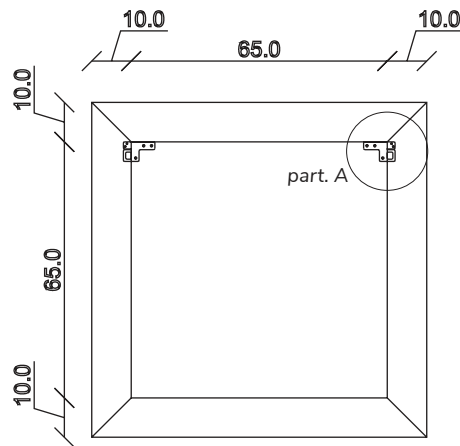

SPECCHIO VISTA RETRO / rear view mirror