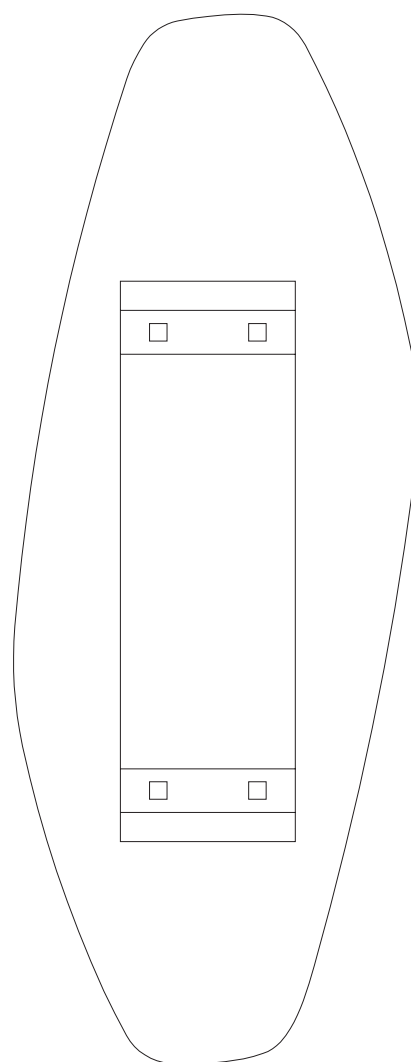

art. A209  
H 180 L 60 cm

SPECCHIO VISTA FRONTALE / front view mirror

SPECCHIO VISTA RETRO / rear view mirror

96.0

4.4  
3.0

4.4