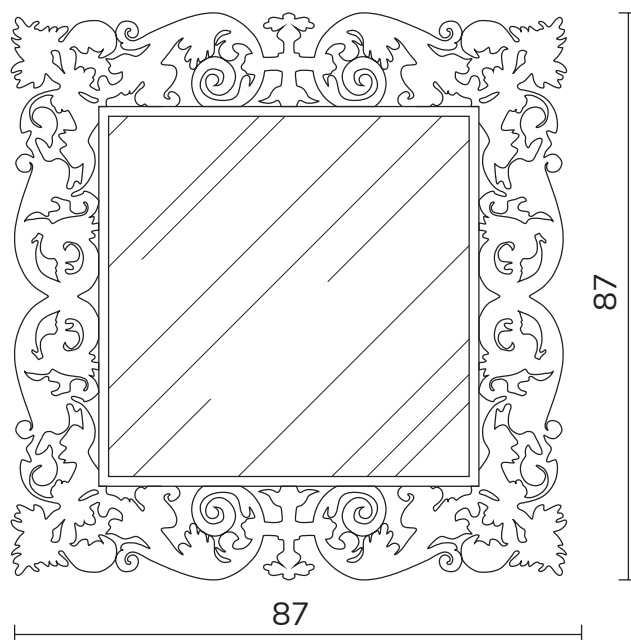

art. A065  
H83 L170 cm

SPECCHIO VISTA FRONTALE / front view mirror

SPECCHIO VISTA RETRO / rear view mirror

art. A051  
H87 L87 cm

SPECCHIO VISTA FRONTALE / front view mirror

SPECCHIO VISTA RETRO / rear view mirror

art. A048

Ø 87 cm

SPECCHIO VISTA FRONTALE / front view mirror

SPECCHIO VISTA RETRO / rear view mirror