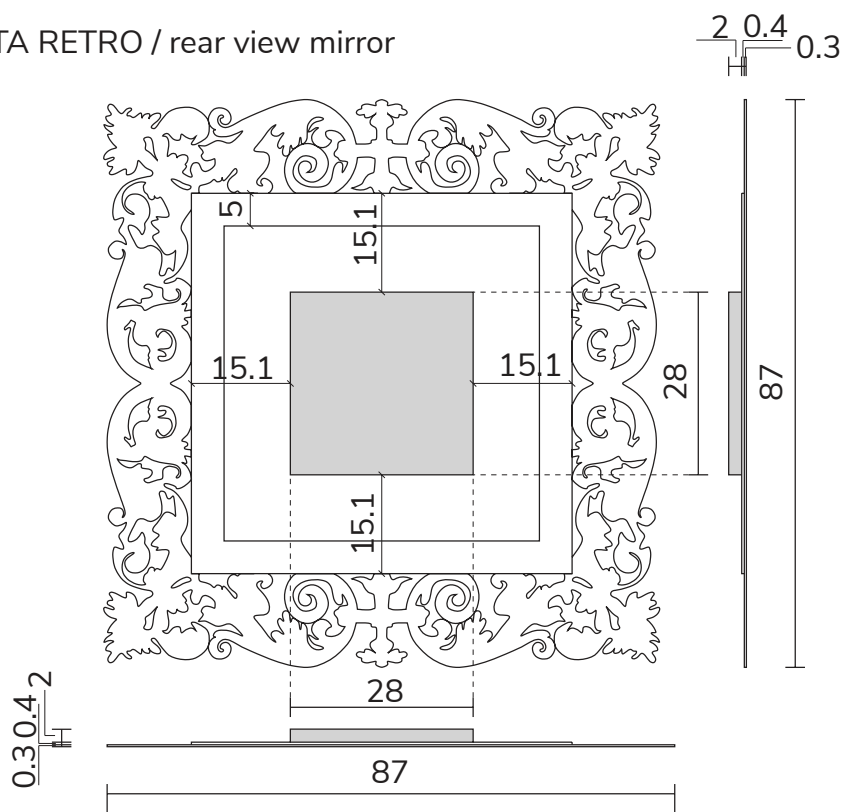

art. A065  
H83 L170 cm

SPECCHIO VISTA FRONTALE / front view mirror

SPECCHIO VISTA RETRO / rear view mirror

art. A051  
H87 L87 cm

SPECCHIO VISTA FRONTALE / front view mirror

SPECCHIO VISTA RETRO / rear view mirror

art. A048

Ø 87 cm

SPECCHIO VISTA FRONTALE / front view mirror

SPECCHIO VISTA RETRO / rear view mirror