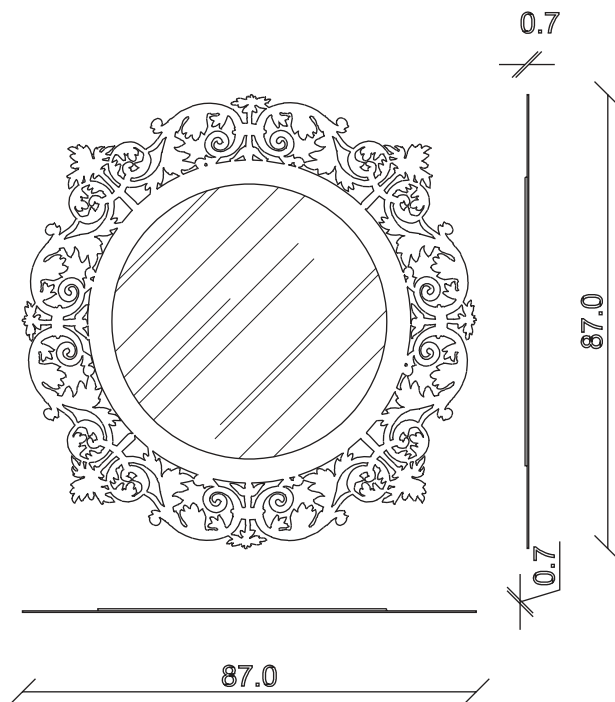

art. A065  
H83 L170 cm

SPECCHIO VISTA FRONTALE / front view mirror

SPECCHIO VISTA RETRO / rear view mirror

art. A051  
H87 L87 cm

SPECCHIO VISTA FRONTALE / front view mirror

SPECCHIO VISTA RETRO / rear view mirror

art. A048

Ø 87 cm

SPECCHIO VISTA FRONTALE / front view mirror

SPECCHIO VISTA RETRO / rear view mirror