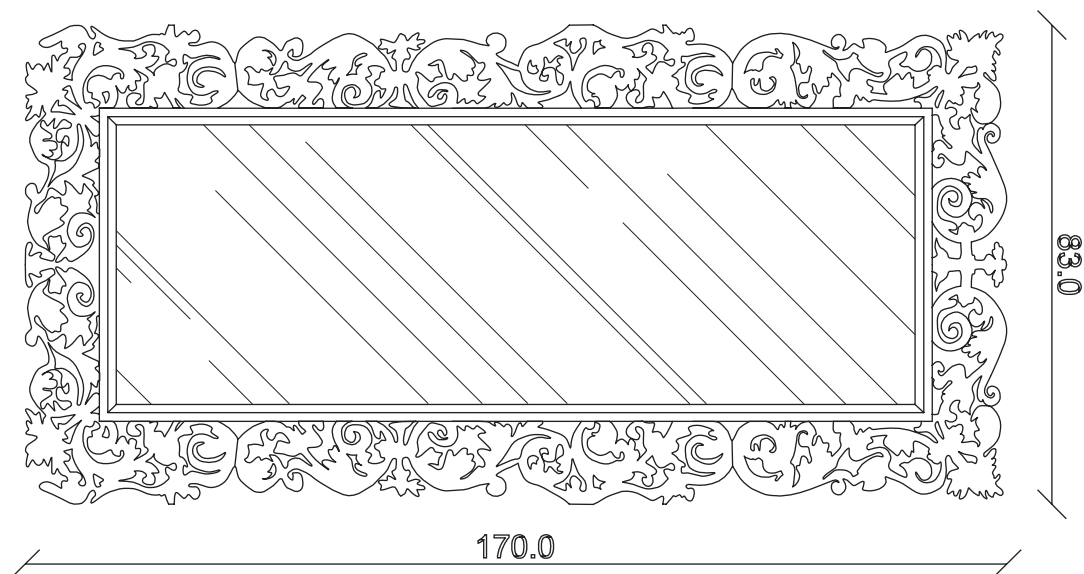

art. A065  
H83 L170 cm

SPECCHIO VISTA FRONTALE / front view mirror

SPECCHIO VISTA RETRO / rear view mirror

art. A051  
H87 L87 cm

SPECCHIO VISTA FRONTALE / front view mirror

SPECCHIO VISTA RETRO / rear view mirror

art. A048

Ø 87 cm

SPECCHIO VISTA FRONTALE / front view mirror

SPECCHIO VISTA RETRO / rear view mirror