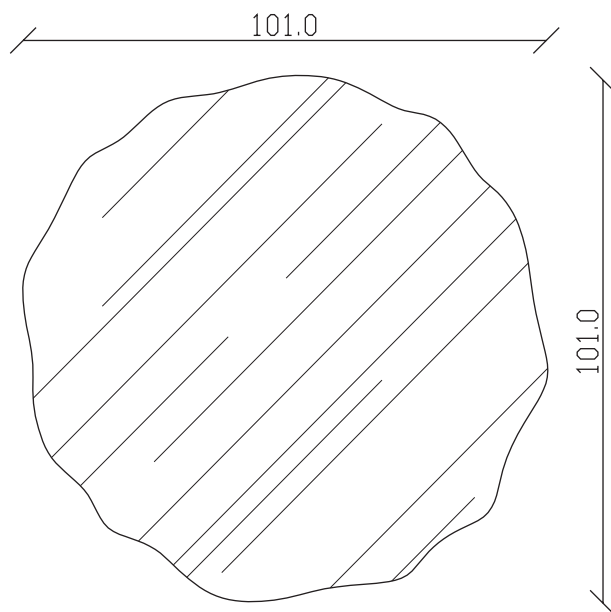

art. A143

Ø 101 cm

SPECCHIO VISTA FRONTALE / front view mirror

SPECCHIO VISTA RETRO / rear view mirror