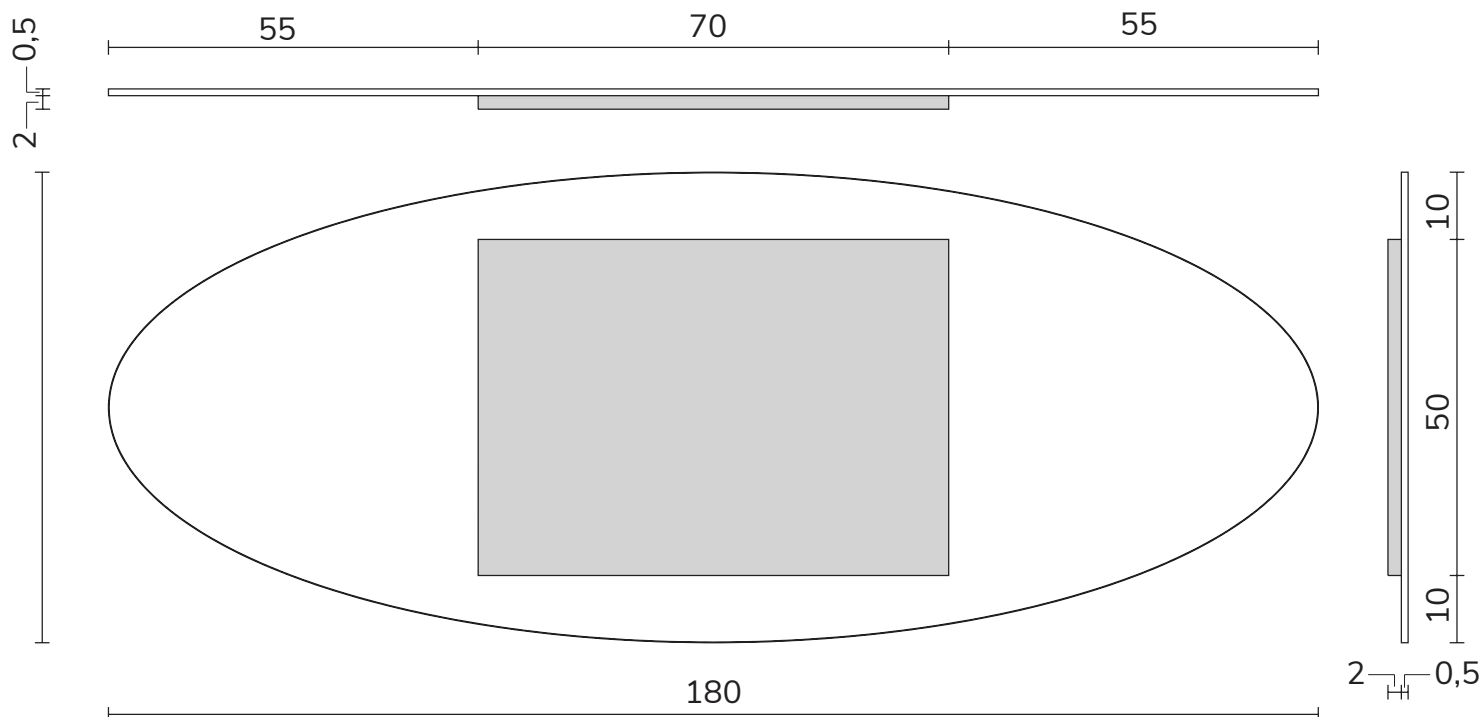

art. A007  
H 180 L 70 cm

SPECCHIO VISTA FRONTALE / front view mirror

SPECCHIO VISTA RETRO / rear view mirror

art. A002  
H 75 L 145 cm

SPECCHIO VISTA FRONTALE / front view mirror

SPECCHIO VISTA RETRO / rear view mirror