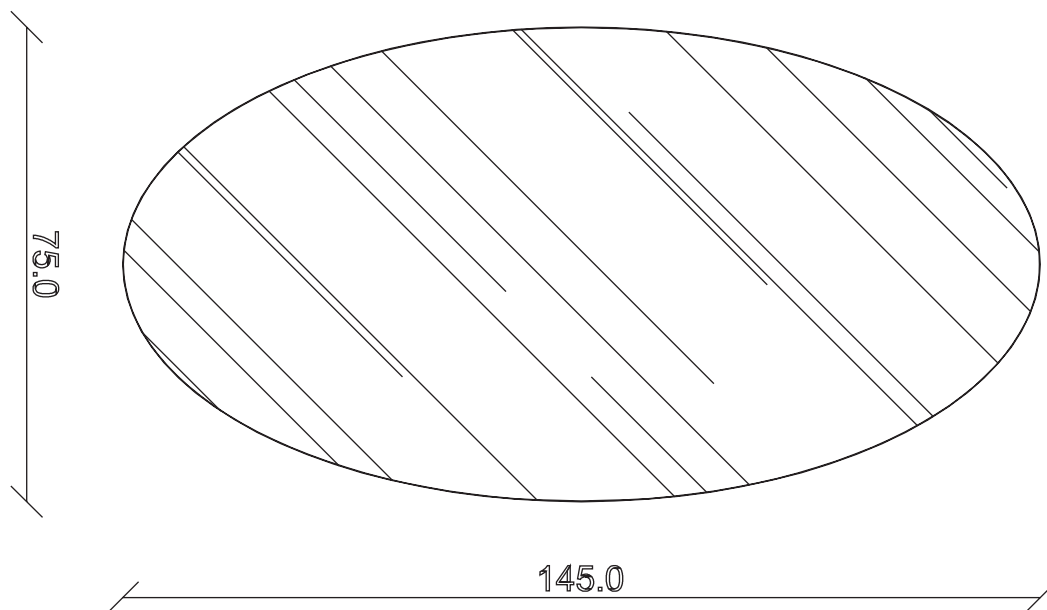

art. A007  
H 180 L 70 cm

SPECCHIO VISTA FRONTALE / front view mirror

SPECCHIO VISTA RETRO / rear view mirror

art. A002  
H 75 L 145 cm

SPECCHIO VISTA FRONTALE / front view mirror

SPECCHIO VISTA RETRO / rear view mirror