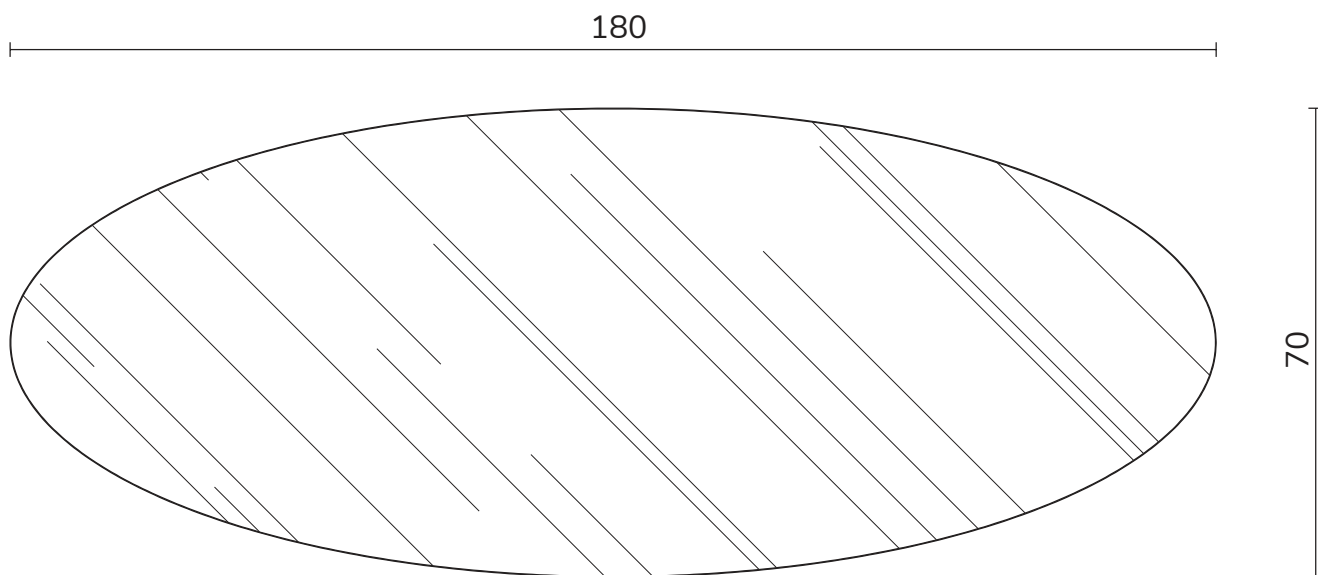

art. A007  
H 180 L 70 cm

SPECCHIO VISTA FRONTALE / front view mirror

SPECCHIO VISTA RETRO / rear view mirror

art. A002  
H 75 L 145 cm

SPECCHIO VISTA FRONTALE / front view mirror

SPECCHIO VISTA RETRO / rear view mirror