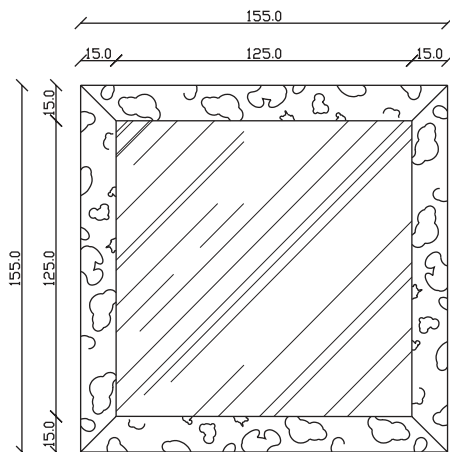

art. A129

H 155 L 155 cm

SPECCHIO VISTA FRONTALE / front view mirror