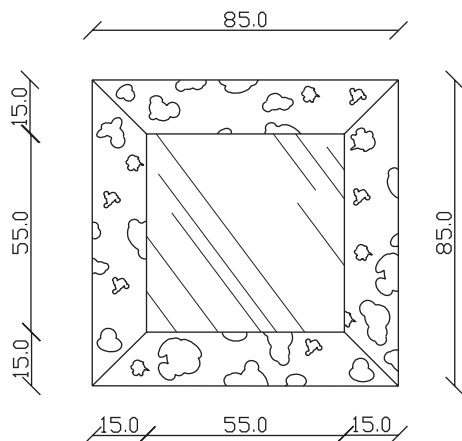

art. A086
H 85 L 85 cm

SPECCHIO VISTA FRONTALE / front view mirror