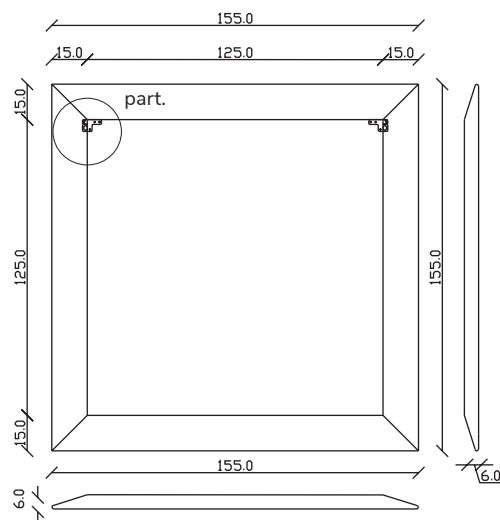

SPECCHIO VISTA RETRO / rear view mirror