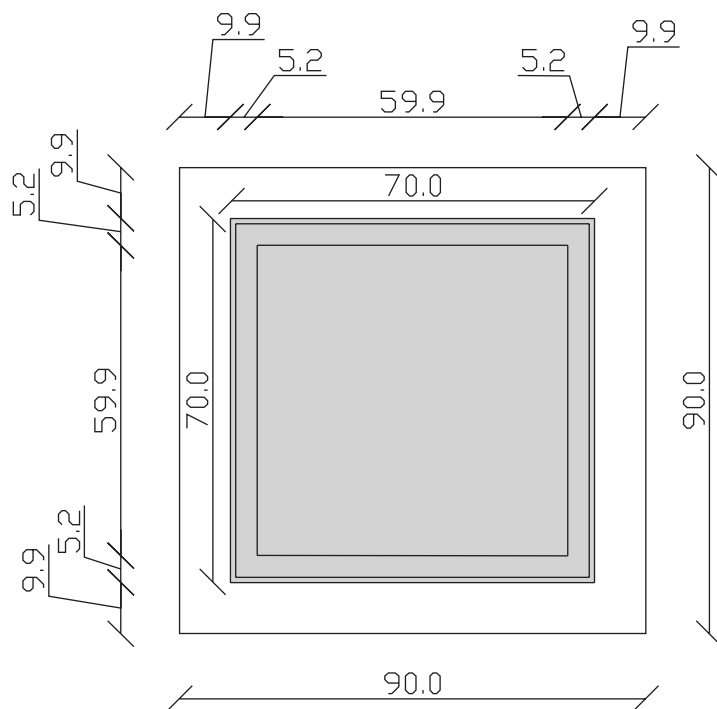

art. A003

H 90 L 90 cm

SPECCHIO VISTA FRONTALE
front view mirror

SPECCHIO VISTA RETRO
rear view mirror

art. A004
H 170 L 70 cm

SPECCHIO VISTA FRONTALE
front view mirror

SPECCHIO VISTA RETRO
rear view mirror