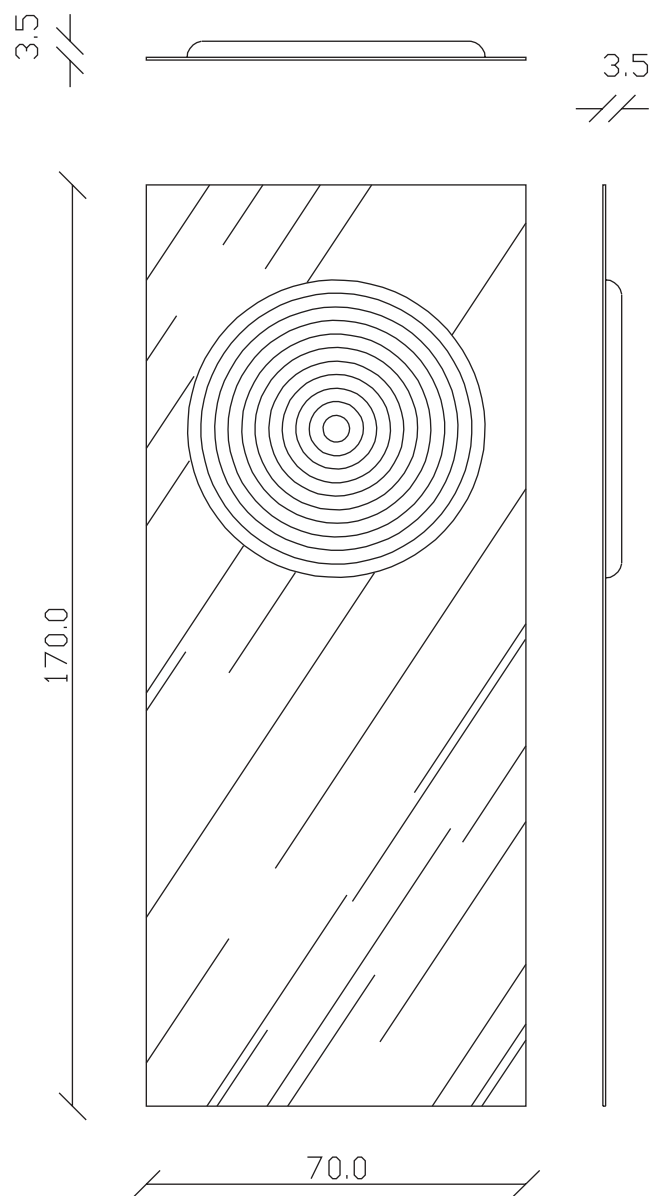

art. A003

H 90 L 90 cm

SPECCHIO VISTA FRONTALE
front view mirror

SPECCHIO VISTA RETRO
rear view mirror

art. A004
H 170 L 70 cm

SPECCHIO VISTA FRONTALE
front view mirror

SPECCHIO VISTA RETRO
rear view mirror