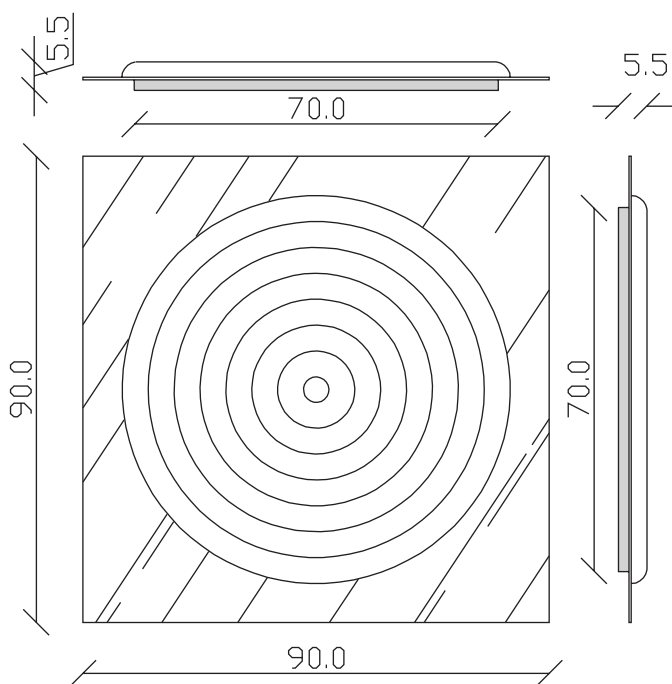

art. A003

H 90 L 90 cm

SPECCHIO VISTA FRONTALE
front view mirror

SPECCHIO VISTA RETRO
rear view mirror

art. A004
H 170 L 70 cm

SPECCHIO VISTA FRONTALE
front view mirror

SPECCHIO VISTA RETRO
rear view mirror