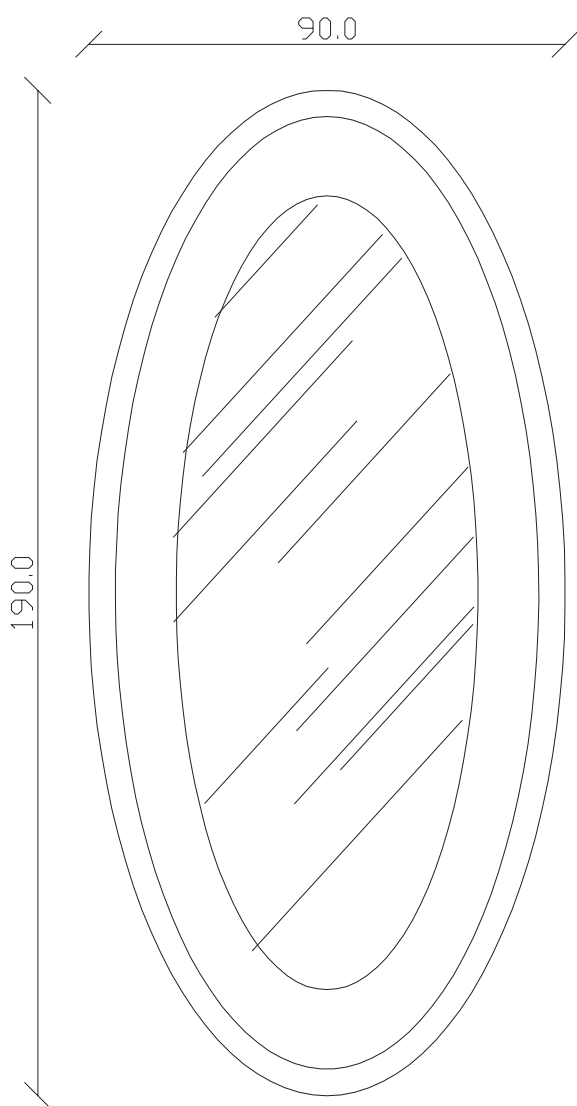

art. A042  
H 190 x L 90

SPECCHIO VISTA FRONTALE / front view mirror

SPECCHIO VISTA RETRO / rear view mirror

art. A041  
Ø cm 100

SPECCHIO VISTA FRONTALE / front view mirror

SPECCHIO VISTA RETRO / rear view mirror