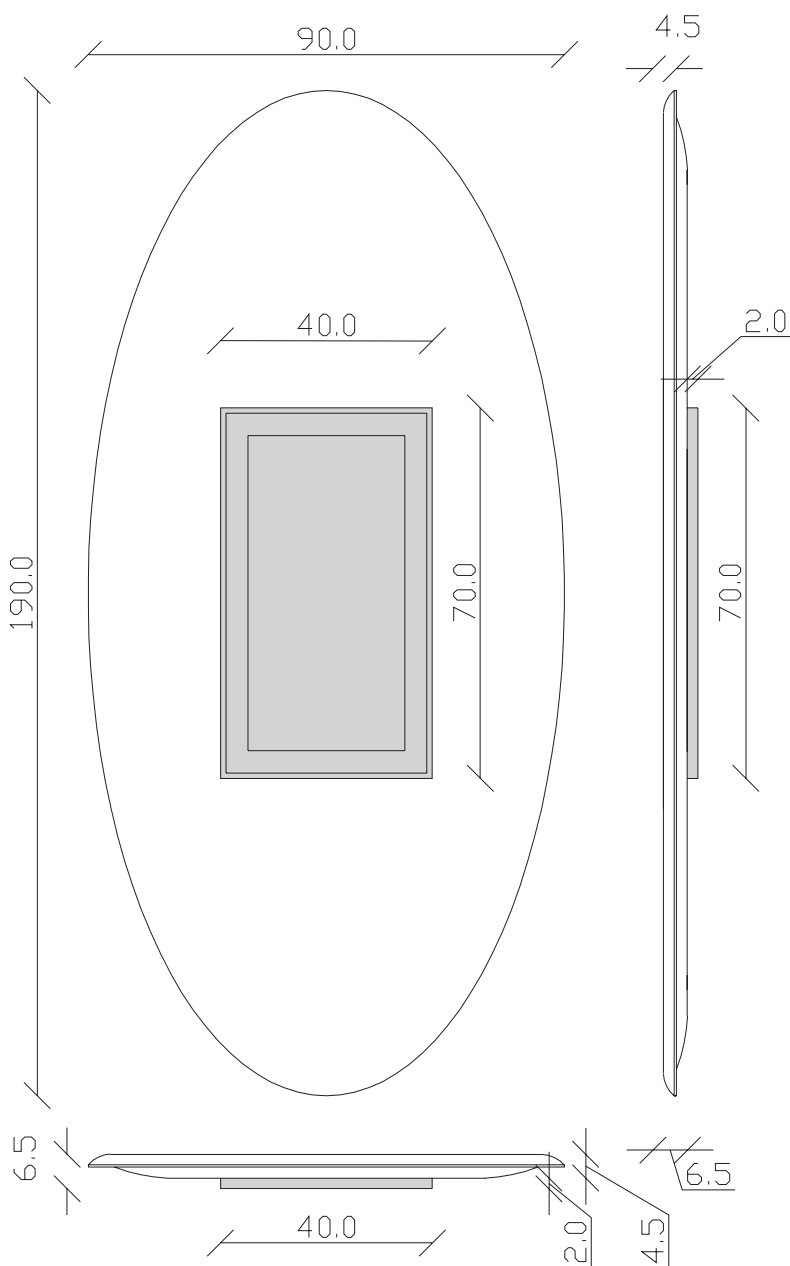

art. A042  
H 190 x L 90

SPECCHIO VISTA FRONTALE / front view mirror

SPECCHIO VISTA RETRO / rear view mirror

art. A041  
Ø cm 100

SPECCHIO VISTA FRONTALE / front view mirror

SPECCHIO VISTA RETRO / rear view mirror