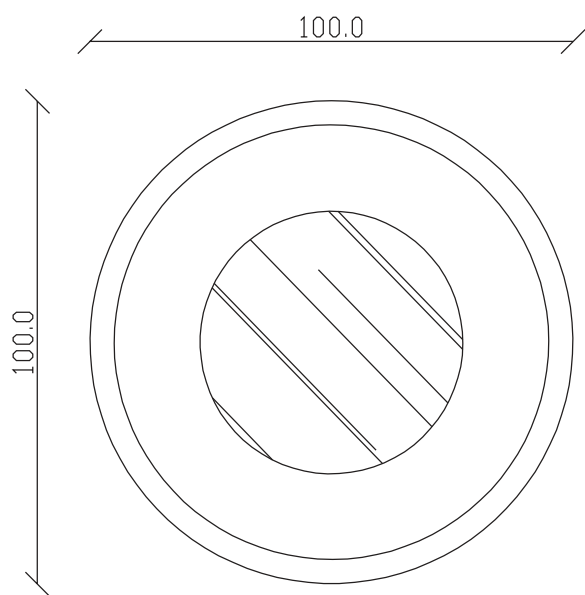

art. A042  
H 190 x L 90

SPECCHIO VISTA FRONTALE / front view mirror

SPECCHIO VISTA RETRO / rear view mirror

art. A041  
Ø cm 100

SPECCHIO VISTA FRONTALE / front view mirror

SPECCHIO VISTA RETRO / rear view mirror