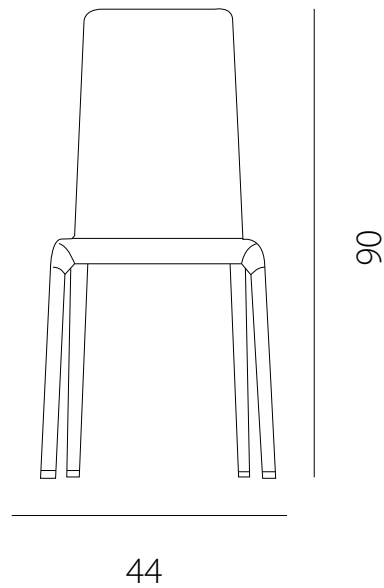

art. GVIT

L 44 x P 50 x H 90 cm / Hs 50 cm

SEDIA VISTA FRONTALE / front view chair

SEDIA VISTA LATERALE / side view chair

art. GBVI

L 44 x P 50 x H 96 cm / Hs 65 cm

SGABELLO VISTA FRONTALE / front view chair

SGABELLO VISTA LATERALE / side view chair

art. GBVI

L 44 x P 50 x H 106 cm / Hs 75 cm

SGABELLO VISTA FRONTALE / front view chair

SGABELLO VISTA LATERALE / side view chair