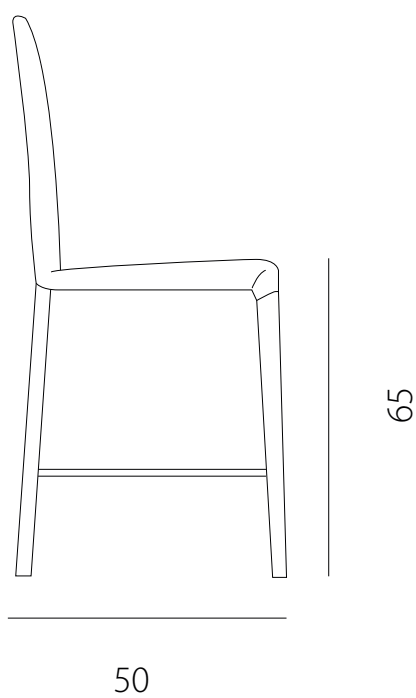

art. GVIT

L 44 x P 50 x H 90 cm / Hs 50 cm

SEDIA VISTA FRONTALE / front view chair

SEDIA VISTA LATERALE / side view chair

art. GBVI

L 44 x P 50 x H 96 cm / Hs 65 cm

SGABELLO VISTA FRONTALE / front view chair

SGABELLO VISTA LATERALE / side view chair

art. GBVI

L 44 x P 50 x H 106 cm / Hs 75 cm

SGABELLO VISTA FRONTALE / front view chair

SGABELLO VISTA LATERALE / side view chair