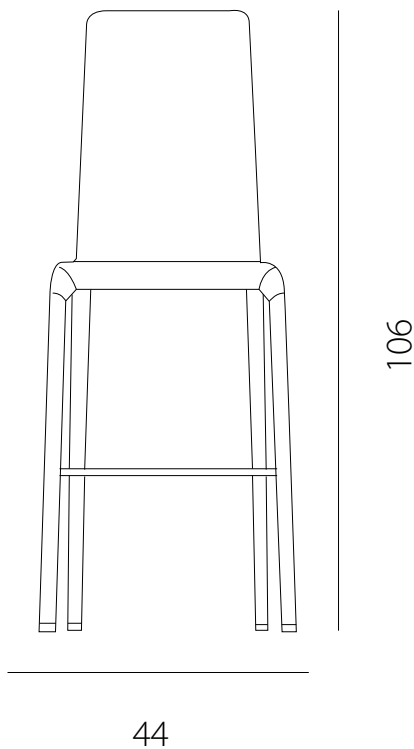

art. GVIT

L 44 x P 50 x H 90 cm / Hs 50 cm

SEDIA VISTA FRONTALE / front view chair

SEDIA VISTA LATERALE / side view chair

art. GBVI

L 44 x P 50 x H 96 cm / Hs 65 cm

SGABELLO VISTA FRONTALE / front view chair

SGABELLO VISTA LATERALE / side view chair

art. GBVI

L 44 x P 50 x H 106 cm / Hs 75 cm

SGABELLO VISTA FRONTALE / front view chair

SGABELLO VISTA LATERALE / side view chair