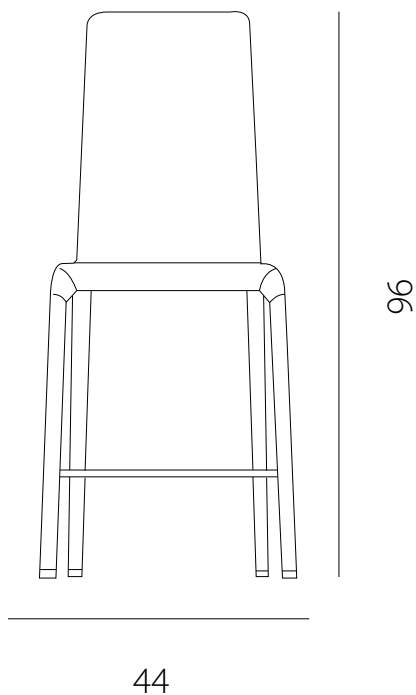

art. GVIT

L 44 x P 50 x H 90 cm / Hs 50 cm

SEDIA VISTA FRONTALE / front view chair

SEDIA VISTA LATERALE / side view chair

art. GBVI

L 44 x P 50 x H 96 cm / Hs 65 cm

SGABELLO VISTA FRONTALE / front view chair

SGABELLO VISTA LATERALE / side view chair

art. GBVI

L 44 x P 50 x H 106 cm / Hs 75 cm

SGABELLO VISTA FRONTALE / front view chair

SGABELLO VISTA LATERALE / side view chair