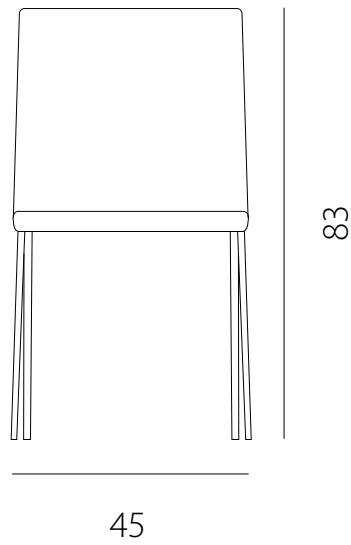

art. GST2 - GSTB

L 45 x P 50 x H 83 cm / Hs 48 cm

SEDIA VISTA FRONTALE / front view chair

SEDIA VISTA LATERALE / side view chair