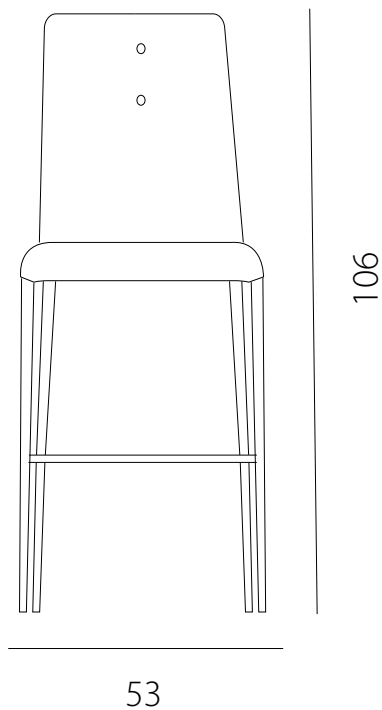

art. GSON

L 44 x P 50 x H 90 cm / Hs 50 cm

SEDIA VISTA FRONTALE / front view chair

44

SEDIA VISTA LATERALE / side view chair

50

art. GBSO

L 53 x P 58 x H 96 cm / Hs 65 cm

SGABELLO VISTA FRONTALE / front view chair

SGABELLO VISTA LATERALE / side view chair

art. GBSO

L 53 x P 58 x H 106 cm / Hs 75 cm

SGABELLO VISTA FRONTALE / front view chair

SGABELLO VISTA LATERALE / side view chair