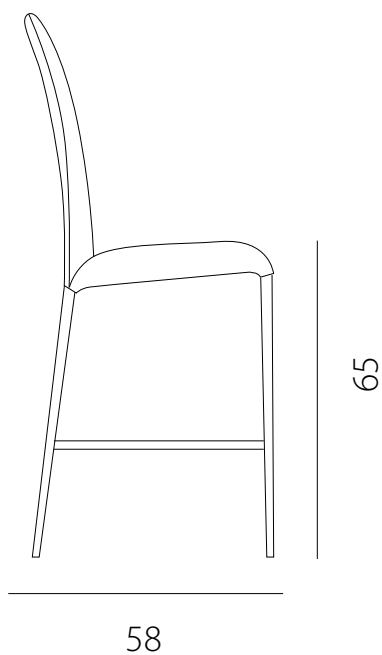

art. GSON

L 44 x P 50 x H 90 cm / Hs 50 cm

SEDIA VISTA FRONTALE / front view chair

44

SEDIA VISTA LATERALE / side view chair

50

art. GBSO

L 53 x P 58 x H 96 cm / Hs 65 cm

SGABELLO VISTA FRONTALE / front view chair

SGABELLO VISTA LATERALE / side view chair

art. GBSO

L 53 x P 58 x H 106 cm / Hs 75 cm

SGABELLO VISTA FRONTALE / front view chair

SGABELLO VISTA LATERALE / side view chair