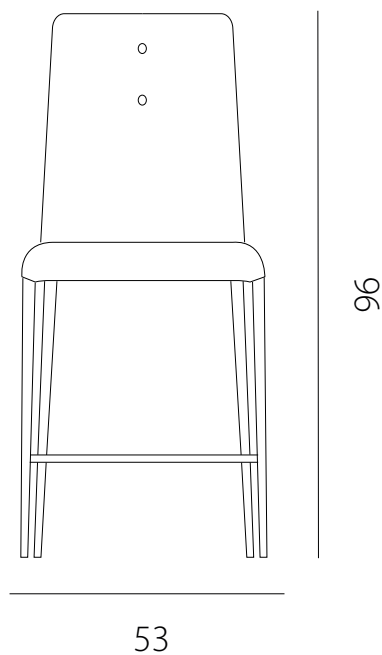

art. GSON

L 44 x P 50 x H 90 cm / Hs 50 cm

SEDIA VISTA FRONTALE / front view chair

44

SEDIA VISTA LATERALE / side view chair

50

art. GBSO

L 53 x P 58 x H 96 cm / Hs 65 cm

SGABELLO VISTA FRONTALE / front view chair

SGABELLO VISTA LATERALE / side view chair

art. GBSO

L 53 x P 58 x H 106 cm / Hs 75 cm

SGABELLO VISTA FRONTALE / front view chair

SGABELLO VISTA LATERALE / side view chair