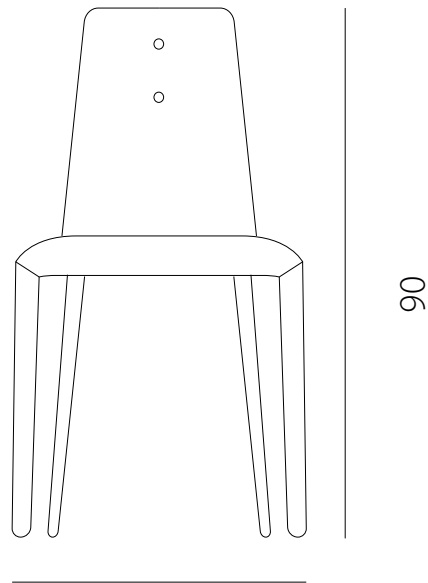

art. GSON

L 44 x P 50 x H 90 cm / Hs 50 cm

SEDIA VISTA FRONTALE / front view chair

44

SEDIA VISTA LATERALE / side view chair

50

art. GBSO

L 53 x P 58 x H 96 cm / Hs 65 cm

SGABELLO VISTA FRONTALE / front view chair

SGABELLO VISTA LATERALE / side view chair

art. GBSO

L 53 x P 58 x H 106 cm / Hs 75 cm

SGABELLO VISTA FRONTALE / front view chair

SGABELLO VISTA LATERALE / side view chair