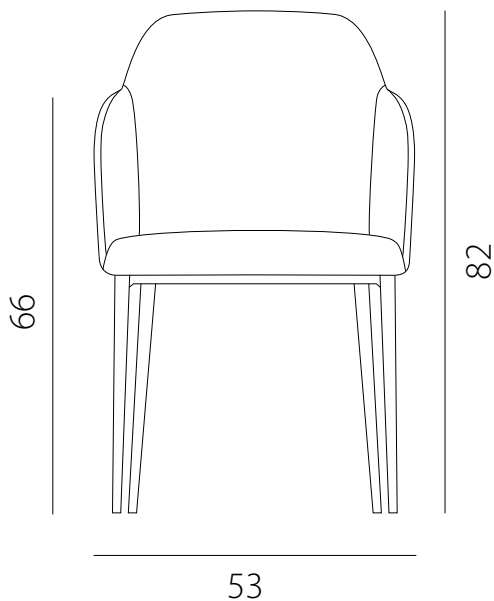

art. GSSB-LSSB

L 50 x P 55 x H 82 cm / Hs 48 cm

SEDIA VISTA FRONTALE / front view chair

SEDIA VISTA LATERALE / side view chair

art. GSSG

L 50 x P 55 x H 82 cm / Hs 48 cm

SEDIA VISTA FRONTALE / front view chair

SEDIA VISTA LATERALE / side view chair

art. GSAS-LSAS

L 50 x P 55 x H 94 cm / Hs 48 cm

SEDIA VISTA FRONTALE / front view chair

SEDIA VISTA LATERALE / side view chair

art. GSCB-LSCB

L 53 x P 55 x H 82 cm / Hs 48 cm - H bracc. 66 cm

SEDIA VISTA FRONTALE / front view chair

SEDIA VISTA LATERALE / side view chair

art. GSCG

L 53 x P 55 x H 82 cm / Hs 48 cm - H bracc. 66 cm

SEDIA VISTA FRONTALE / front view chair

SEDIA VISTA LATERALE / side view chair

art. GCSO-LCSO

L 61 x P 58 x H 82 cm / Hs 48 cm - H bracc. 66 cm

SEDIA VISTA FRONTALE / front view chair

SEDIA VISTA LATERALE / side view chair

art. GCSG

L 61 x P 58 x H 82 cm / Hs 48 cm - H bracc. 66 cm

SEDIA VISTA FRONTALE / front view chair