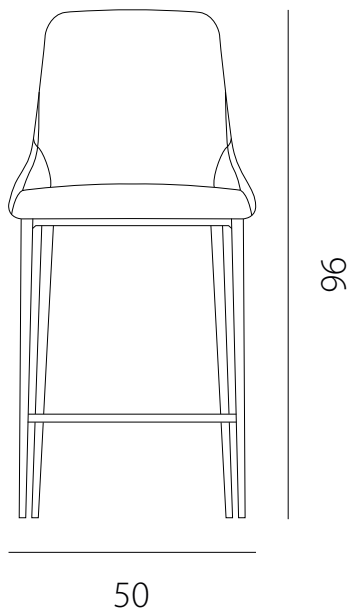

SEDIA VISTA FRONTALE / front view chair

SEDIA VISTA LATERALE / side view chair

art. GSCG

L 53 x P 55 x H 82 cm / Hs 48 cm - H bracc. 66 cm

SEDIA VISTA FRONTALE / front view chair

SEDIA VISTA LATERALE / side view chair

art. GCSO-LCSO

L 61 x P 58 x H 82 cm / Hs 48 cm - H bracc. 66 cm

SEDIA VISTA FRONTALE / front view chair

SEDIA VISTA LATERALE / side view chair

art. GCSG

L 61 x P 58 x H 82 cm / Hs 48 cm - H bracc. 66 cm

SEDIA VISTA FRONTALE / front view chair

SEDIA VISTA LATERALE / side view chair

art. GBSS-LBSS

L 50 x P 58 x H 96 cm / Hs 65 cm

SEDIA VISTA FRONTALE / front view chair

SEDIA VISTA LATERALE / side view chair

art. GBSS-LBSS

L 50 x P 58 x H 106 cm / Hs 75 cm

SEDIA VISTA FRONTALE / front view chair

SEDIA VISTA LATERALE / side view chair

art. GBSC-LBSC

L 53 x P 58 x H 96 cm / Hs 65 cm - Hbracc. 86 cm

SEDIA VISTA FRONTALE / front view chair

SEDIA VISTA LATERALE / side view chair