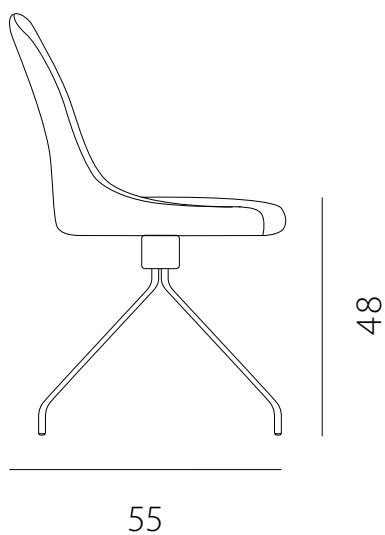

art. GSSB-LSSB

L 50 x P 55 x H 82 cm / Hs 48 cm

SEDIA VISTA FRONTALE / front view chair

SEDIA VISTA LATERALE / side view chair

art. GSSG

L 50 x P 55 x H 82 cm / Hs 48 cm

SEDIA VISTA FRONTALE / front view chair

SEDIA VISTA LATERALE / side view chair

art. GSAS-LSAS

L 50 x P 55 x H 94 cm / Hs 48 cm

SEDIA VISTA FRONTALE / front view chair

SEDIA VISTA LATERALE / side view chair

art. GSCB-LSCB

L 53 x P 55 x H 82 cm / Hs 48 cm - H bracc. 66 cm

SEDIA VISTA FRONTALE / front view chair

SEDIA VISTA LATERALE / side view chair

art. GSCG

L 53 x P 55 x H 82 cm / Hs 48 cm - H bracc. 66 cm

SEDIA VISTA FRONTALE / front view chair

SEDIA VISTA LATERALE / side view chair

art. GBSC-LBSC

L 53 x P 58 x H 106 cm / Hs 75 cm - Hbracc. 92 cm

SEDIA VISTA FRONTALE / front view chair

SEDIA VISTA LATERALE / side view chair