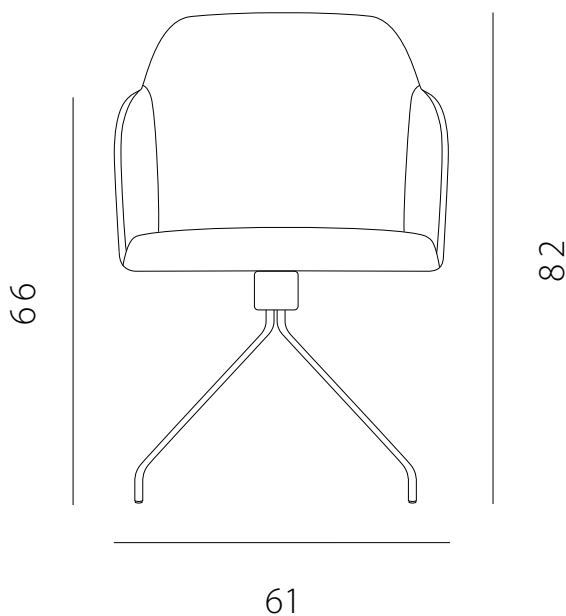

SEDIA VISTA FRONTALE / front view chair

SEDIA VISTA LATERALE / side view chair

art. GSCG

L 53 x P 55 x H 82 cm / Hs 48 cm - H bracc. 66 cm

SEDIA VISTA FRONTALE / front view chair

SEDIA VISTA LATERALE / side view chair

art. GCSO-LCSO

L 61 x P 58 x H 82 cm / Hs 48 cm - H bracc. 66 cm

SEDIA VISTA FRONTALE / front view chair

SEDIA VISTA LATERALE / side view chair

art. GCSG

L 61 x P 58 x H 82 cm / Hs 48 cm - H bracc. 66 cm

SEDIA VISTA FRONTALE / front view chair

SEDIA VISTA LATERALE / side view chair

art. GBSS-LBSS

L 50 x P 58 x H 96 cm / Hs 65 cm

SEDIA VISTA FRONTALE / front view chair

SEDIA VISTA LATERALE / side view chair

art. GBSS-LBSS

L 50 x P 58 x H 106 cm / Hs 75 cm

SEDIA VISTA FRONTALE / front view chair

SEDIA VISTA LATERALE / side view chair

art. GBSC-LBSC

L 53 x P 58 x H 96 cm / Hs 65 cm - Hbracc. 86 cm

SEDIA VISTA FRONTALE / front view chair

SEDIA VISTA LATERALE / side view chair