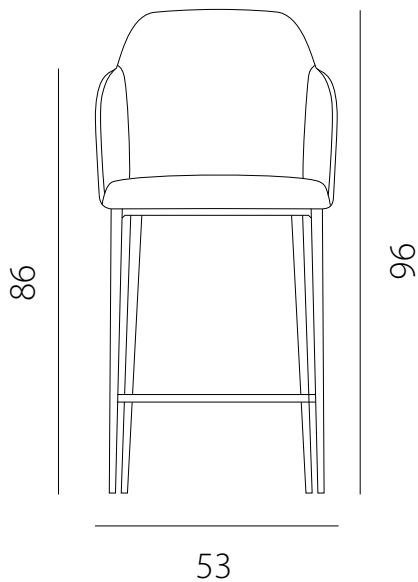

art. GCSO-LCSO

L 61 x P 58 x H 82 cm / Hs 48 cm - H bracc. 66 cm

SEDIA VISTA FRONTALE / front view chair

SEDIA VISTA LATERALE / side view chair

art. GCSG

L 61 x P 58 x H 82 cm / Hs 48 cm - H bracc. 66 cm

SEDIA VISTA FRONTALE / front view chair

SEDIA VISTA LATERALE / side view chair

art. GBSS-LBSS

L 50 x P 58 x H 96 cm / Hs 65 cm

SEDIA VISTA FRONTALE / front view chair

SEDIA VISTA LATERALE / side view chair

art. GBSS-LBSS

L 50 x P 58 x H 106 cm / Hs 75 cm

SEDIA VISTA FRONTALE / front view chair

SEDIA VISTA LATERALE / side view chair

art. GBSC-LBSC

L 53 x P 58 x H 96 cm / Hs 65 cm - Hbracc. 86 cm

SEDIA VISTA FRONTALE / front view chair

SEDIA VISTA LATERALE / side view chair

art. GBSC-LBSC

L 53 x P 58 x H 106 cm / Hs 75 cm - Hbracc. 92 cm

SEDIA VISTA FRONTALE / front view chair

SEDIA VISTA LATERALE / side view chair