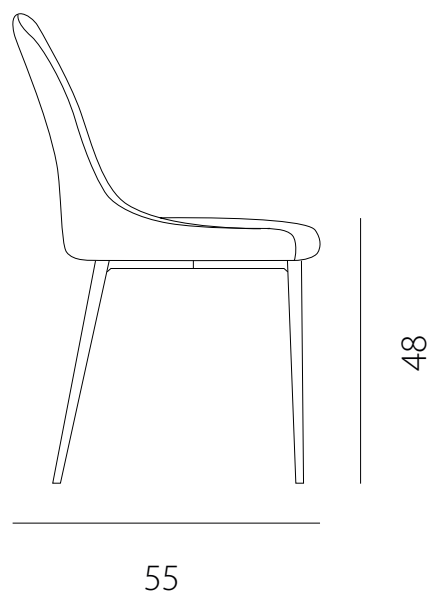

art. GSSB-LSSB

L 50 x P 55 x H 82 cm / Hs 48 cm

SEDIA VISTA FRONTALE / front view chair

SEDIA VISTA LATERALE / side view chair

art. GSSG

L 50 x P 55 x H 82 cm / Hs 48 cm

SEDIA VISTA FRONTALE / front view chair

SEDIA VISTA LATERALE / side view chair

art. GSAS-LSAS

L 50 x P 55 x H 94 cm / Hs 48 cm

SEDIA VISTA FRONTALE / front view chair

SEDIA VISTA LATERALE / side view chair

art. GSCB-LSCB

L 53 x P 55 x H 82 cm / Hs 48 cm - H bracc. 66 cm

SEDIA VISTA FRONTALE / front view chair

SEDIA VISTA LATERALE / side view chair

art. GSCG

L 53 x P 55 x H 82 cm / Hs 48 cm - H bracc. 66 cm

SEDIA VISTA FRONTALE / front view chair

SEDIA VISTA LATERALE / side view chair

art. GBSC-LBSC

L 53 x P 58 x H 106 cm / Hs 75 cm - Hbracc. 92 cm

SEDIA VISTA FRONTALE / front view chair

SEDIA VISTA LATERALE / side view chair