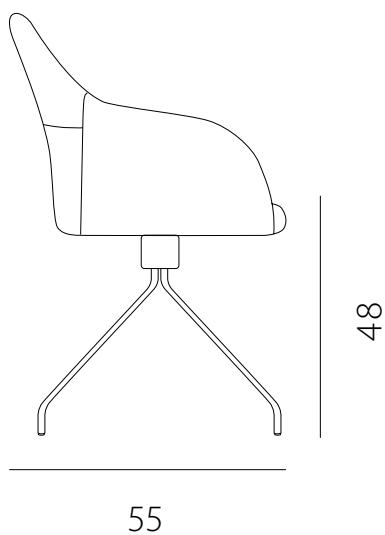

SEDIA VISTA LATERALE / side view chair

art. GSAS-LSAS

L 50 x P 55 x H 94 cm / Hs 48 cm

SEDIA VISTA FRONTALE / front view chair

SEDIA VISTA LATERALE / side view chair

art. GSCB-LSCB

L 53 x P 55 x H 82 cm / Hs 48 cm - H bracc. 66 cm

SEDIA VISTA FRONTALE / front view chair

SEDIA VISTA LATERALE / side view chair

art. GSCG

L 53 x P 55 x H 82 cm / Hs 48 cm - H bracc. 66 cm

SEDIA VISTA FRONTALE / front view chair

SEDIA VISTA LATERALE / side view chair

art. GCSO-LCSO

L 61 x P 58 x H 82 cm / Hs 48 cm - H bracc. 66 cm

SEDIA VISTA FRONTALE / front view chair

SEDIA VISTA LATERALE / side view chair

art. GCSG

L 61 x P 58 x H 82 cm / Hs 48 cm - H bracc. 66 cm

SEDIA VISTA FRONTALE / front view chair

SEDIA VISTA LATERALE / side view chair

art. GBSS-LBSS

L 50 x P 58 x H 96 cm / Hs 65 cm

SEDIA VISTA FRONTALE / front view chair

SEDIA VISTA LATERALE / side view chair

art. GBSS-LBSS

L 50 x P 58 x H 106 cm / Hs 75 cm