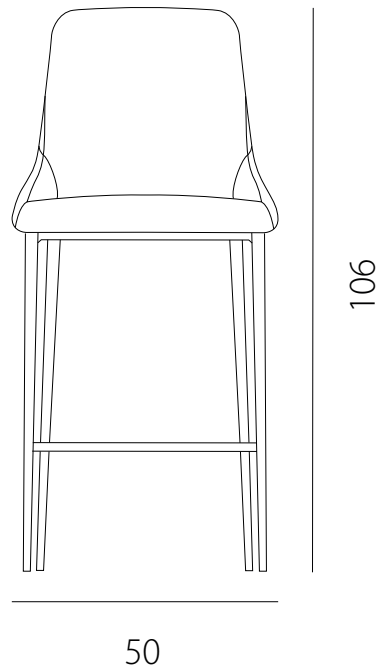

art. GCSO-LCSO

L 61 x P 58 x H 82 cm / Hs 48 cm - H bracc. 66 cm

SEDIA VISTA FRONTALE / front view chair

SEDIA VISTA LATERALE / side view chair

art. GCSG

L 61 x P 58 x H 82 cm / Hs 48 cm - H bracc. 66 cm

SEDIA VISTA FRONTALE / front view chair

SEDIA VISTA LATERALE / side view chair

art. GBSS-LBSS

L 50 x P 58 x H 96 cm / Hs 65 cm

SEDIA VISTA FRONTALE / front view chair

SEDIA VISTA LATERALE / side view chair

art. GBSS-LBSS

L 50 x P 58 x H 106 cm / Hs 75 cm

SEDIA VISTA FRONTALE / front view chair

SEDIA VISTA LATERALE / side view chair

art. GBSC-LBSC

L 53 x P 58 x H 96 cm / Hs 65 cm - Hbracc. 86 cm

SEDIA VISTA FRONTALE / front view chair

SEDIA VISTA LATERALE / side view chair

art. GBSC-LBSC

L 53 x P 58 x H 106 cm / Hs 75 cm - Hbracc. 92 cm

SEDIA VISTA FRONTALE / front view chair

SEDIA VISTA LATERALE / side view chair