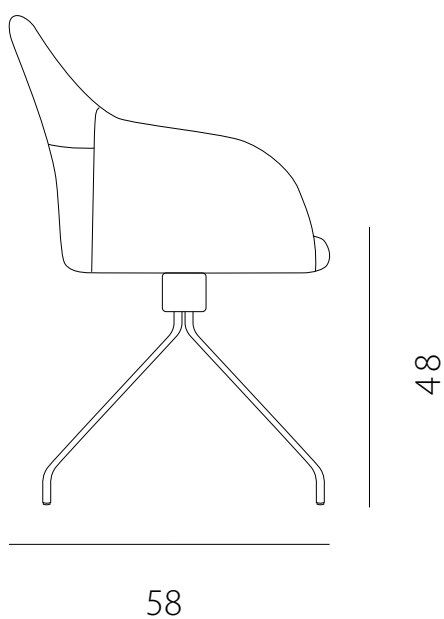

SEDIA VISTA FRONTALE / front view chair

SEDIA VISTA LATERALE / side view chair

art. GSCG

L 53 x P 55 x H 82 cm / Hs 48 cm - H bracc. 66 cm

SEDIA VISTA FRONTALE / front view chair

SEDIA VISTA LATERALE / side view chair

art. GCSO-LCSO

L 61 x P 58 x H 82 cm / Hs 48 cm - H bracc. 66 cm

SEDIA VISTA FRONTALE / front view chair

SEDIA VISTA LATERALE / side view chair

art. GCSG

L 61 x P 58 x H 82 cm / Hs 48 cm - H bracc. 66 cm

SEDIA VISTA FRONTALE / front view chair

SEDIA VISTA LATERALE / side view chair

art. GBSS-LBSS

L 50 x P 58 x H 96 cm / Hs 65 cm

SEDIA VISTA FRONTALE / front view chair

SEDIA VISTA LATERALE / side view chair

art. GBSS-LBSS

L 50 x P 58 x H 106 cm / Hs 75 cm

SEDIA VISTA FRONTALE / front view chair

SEDIA VISTA LATERALE / side view chair

art. GBSC-LBSC

L 53 x P 58 x H 96 cm / Hs 65 cm - Hbracc. 86 cm

SEDIA VISTA FRONTALE / front view chair

SEDIA VISTA LATERALE / side view chair