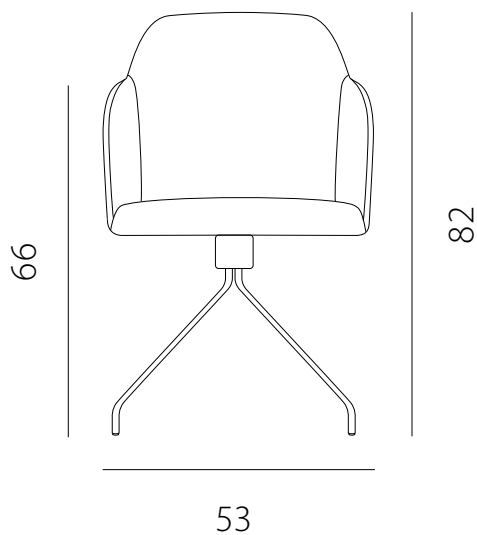

SEDIA VISTA LATERALE / side view chair

art. GSAS-LSAS

L 50 x P 55 x H 94 cm / Hs 48 cm

SEDIA VISTA FRONTALE / front view chair

SEDIA VISTA LATERALE / side view chair

art. GSCB-LSCB

L 53 x P 55 x H 82 cm / Hs 48 cm - H bracc. 66 cm

SEDIA VISTA FRONTALE / front view chair

SEDIA VISTA LATERALE / side view chair

art. GSCG

L 53 x P 55 x H 82 cm / Hs 48 cm - H bracc. 66 cm

SEDIA VISTA FRONTALE / front view chair

SEDIA VISTA LATERALE / side view chair

art. GCSO-LCSO

L 61 x P 58 x H 82 cm / Hs 48 cm - H bracc. 66 cm

SEDIA VISTA FRONTALE / front view chair

SEDIA VISTA LATERALE / side view chair

art. GCSG

L 61 x P 58 x H 82 cm / Hs 48 cm - H bracc. 66 cm

SEDIA VISTA FRONTALE / front view chair

SEDIA VISTA LATERALE / side view chair

art. GBSS-LBSS

L 50 x P 58 x H 96 cm / Hs 65 cm

SEDIA VISTA FRONTALE / front view chair

SEDIA VISTA LATERALE / side view chair

art. GBSS-LBSS

L 50 x P 58 x H 106 cm / Hs 75 cm