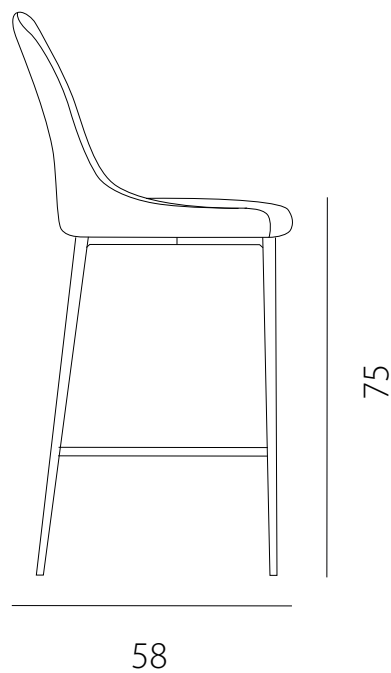

art. GCSO-LCSO

L 61 x P 58 x H 82 cm / Hs 48 cm - H bracc. 66 cm

SEDIA VISTA FRONTALE / front view chair

SEDIA VISTA LATERALE / side view chair

art. GCSG

L 61 x P 58 x H 82 cm / Hs 48 cm - H bracc. 66 cm

SEDIA VISTA FRONTALE / front view chair

SEDIA VISTA LATERALE / side view chair

art. GBSS-LBSS

L 50 x P 58 x H 96 cm / Hs 65 cm

SEDIA VISTA FRONTALE / front view chair

SEDIA VISTA LATERALE / side view chair

art. GBSS-LBSS

L 50 x P 58 x H 106 cm / Hs 75 cm

SEDIA VISTA FRONTALE / front view chair

SEDIA VISTA LATERALE / side view chair

art. GBSC-LBSC

L 53 x P 58 x H 96 cm / Hs 65 cm - Hbracc. 86 cm

SEDIA VISTA FRONTALE / front view chair

SEDIA VISTA LATERALE / side view chair

art. GBSC-LBSC

L 53 x P 58 x H 106 cm / Hs 75 cm - Hbracc. 92 cm

SEDIA VISTA FRONTALE / front view chair

SEDIA VISTA LATERALE / side view chair