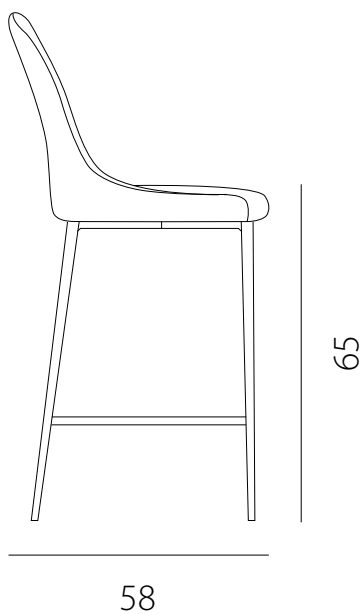

art. GCSO-LCSO

L 61 x P 58 x H 82 cm / Hs 48 cm - H bracc. 66 cm

SEDIA VISTA FRONTALE / front view chair

SEDIA VISTA LATERALE / side view chair

art. GCSG

L 61 x P 58 x H 82 cm / Hs 48 cm - H bracc. 66 cm

SEDIA VISTA FRONTALE / front view chair

SEDIA VISTA LATERALE / side view chair

art. GBSS-LBSS

L 50 x P 58 x H 96 cm / Hs 65 cm

SEDIA VISTA FRONTALE / front view chair

SEDIA VISTA LATERALE / side view chair

art. GBSS-LBSS

L 50 x P 58 x H 106 cm / Hs 75 cm

SEDIA VISTA FRONTALE / front view chair

SEDIA VISTA LATERALE / side view chair

art. GBSC-LBSC

L 53 x P 58 x H 96 cm / Hs 65 cm - Hbracc. 86 cm

SEDIA VISTA FRONTALE / front view chair

SEDIA VISTA LATERALE / side view chair

art. GBSC-LBSC

L 53 x P 58 x H 106 cm / Hs 75 cm - Hbracc. 92 cm

SEDIA VISTA FRONTALE / front view chair

SEDIA VISTA LATERALE / side view chair