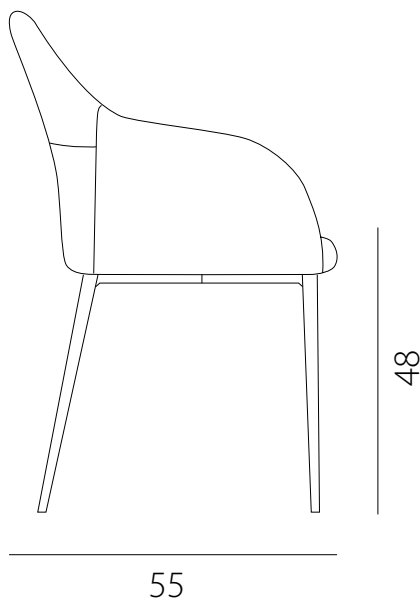

art. GSSB-LSSB

L 50 x P 55 x H 82 cm / Hs 48 cm

SEDIA VISTA FRONTALE / front view chair

SEDIA VISTA LATERALE / side view chair

art. GSSG

L 50 x P 55 x H 82 cm / Hs 48 cm

SEDIA VISTA FRONTALE / front view chair

SEDIA VISTA LATERALE / side view chair

art. GSAS-LSAS

L 50 x P 55 x H 94 cm / Hs 48 cm

SEDIA VISTA FRONTALE / front view chair

SEDIA VISTA LATERALE / side view chair

art. GSCB-LSCB

L 53 x P 55 x H 82 cm / Hs 48 cm - H bracc. 66 cm

SEDIA VISTA FRONTALE / front view chair

SEDIA VISTA LATERALE / side view chair

art. GSCG

L 53 x P 55 x H 82 cm / Hs 48 cm - H bracc. 66 cm

SEDIA VISTA FRONTALE / front view chair

SEDIA VISTA LATERALE / side view chair

art. GCSO-LCSO

L 61 x P 58 x H 82 cm / Hs 48 cm - H bracc. 66 cm

SEDIA VISTA FRONTALE / front view chair

SEDIA VISTA LATERALE / side view chair

art. GCSG

L 61 x P 58 x H 82 cm / Hs 48 cm - H bracc. 66 cm

SEDIA VISTA FRONTALE / front view chair