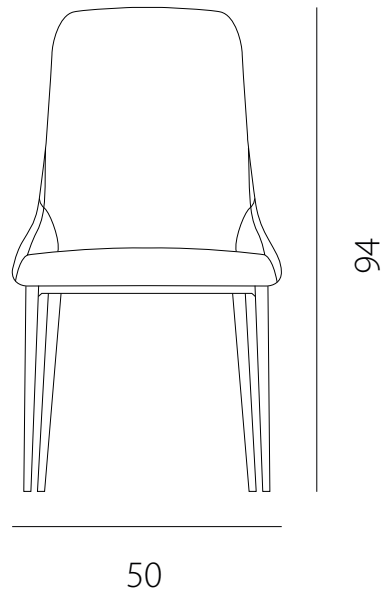

art. GSSB-LSSB

L 50 x P 55 x H 82 cm / Hs 48 cm

SEDIA VISTA FRONTALE / front view chair

SEDIA VISTA LATERALE / side view chair

art. GSSG

L 50 x P 55 x H 82 cm / Hs 48 cm

SEDIA VISTA FRONTALE / front view chair

SEDIA VISTA LATERALE / side view chair

art. GSAS-LSAS

L 50 x P 55 x H 94 cm / Hs 48 cm

SEDIA VISTA FRONTALE / front view chair

SEDIA VISTA LATERALE / side view chair

art. GSCB-LSCB

L 53 x P 55 x H 82 cm / Hs 48 cm - H bracc. 66 cm

SEDIA VISTA FRONTALE / front view chair

SEDIA VISTA LATERALE / side view chair

art. GSCG

L 53 x P 55 x H 82 cm / Hs 48 cm - H bracc. 66 cm

SEDIA VISTA FRONTALE / front view chair

SEDIA VISTA LATERALE / side view chair

SEDIA VISTA FRONTALE / front view chair

SEDIA VISTA LATERALE / side view chair

art. GBSC-LBSC

L 53 x P 58 x H 96 cm / Hs 65 cm - Hbracc. 86 cm

SEDIA VISTA FRONTALE / front view chair

SEDIA VISTA LATERALE / side view chair