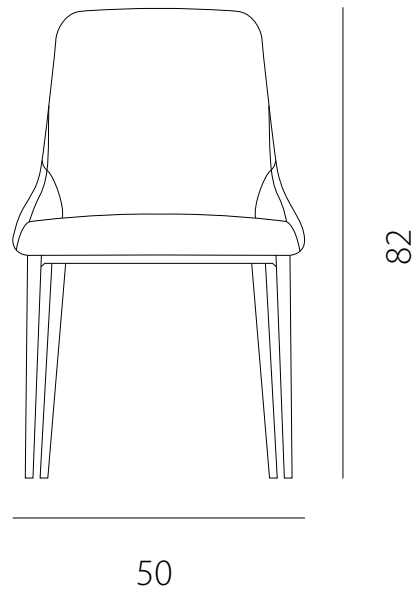

art. GSSB-LSSB

L 50 x P 55 x H 82 cm / Hs 48 cm

SEDIA VISTA FRONTALE / front view chair

SEDIA VISTA LATERALE / side view chair

art. GSSG

L 50 x P 55 x H 82 cm / Hs 48 cm

SEDIA VISTA FRONTALE / front view chair

SEDIA VISTA LATERALE / side view chair

art. GSAS-LSAS

L 50 x P 55 x H 94 cm / Hs 48 cm

SEDIA VISTA FRONTALE / front view chair

SEDIA VISTA LATERALE / side view chair

art. GSCB-LSCB

L 53 x P 55 x H 82 cm / Hs 48 cm - H bracc. 66 cm

SEDIA VISTA FRONTALE / front view chair

SEDIA VISTA LATERALE / side view chair

art. GSCG

L 53 x P 55 x H 82 cm / Hs 48 cm - H bracc. 66 cm

SEDIA VISTA FRONTALE / front view chair

SEDIA VISTA LATERALE / side view chair

art. GBSC-LBSC

L 53 x P 58 x H 106 cm / Hs 75 cm - Hbracc. 92 cm

SEDIA VISTA FRONTALE / front view chair

SEDIA VISTA LATERALE / side view chair