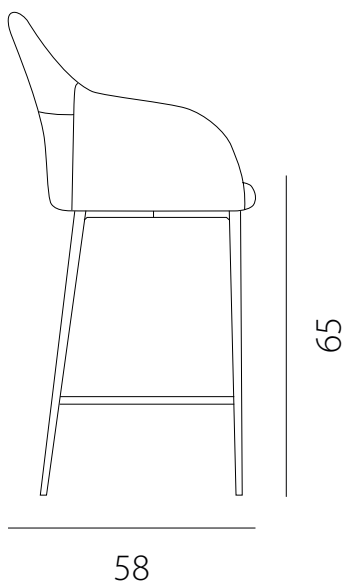

art. GCSO-LCSO

L 61 x P 58 x H 82 cm / Hs 48 cm - H bracc. 66 cm

SEDIA VISTA FRONTALE / front view chair

SEDIA VISTA LATERALE / side view chair

art. GCSG

L 61 x P 58 x H 82 cm / Hs 48 cm - H bracc. 66 cm

SEDIA VISTA FRONTALE / front view chair

SEDIA VISTA LATERALE / side view chair

art. GBSS-LBSS

L 50 x P 58 x H 96 cm / Hs 65 cm

SEDIA VISTA FRONTALE / front view chair

SEDIA VISTA LATERALE / side view chair

art. GBSS-LBSS

L 50 x P 58 x H 106 cm / Hs 75 cm

SEDIA VISTA FRONTALE / front view chair

SEDIA VISTA LATERALE / side view chair

art. GBSC-LBSC

L 53 x P 58 x H 96 cm / Hs 65 cm - Hbracc. 86 cm

SEDIA VISTA FRONTALE / front view chair

SEDIA VISTA LATERALE / side view chair

art. GBSC-LBSC

L 53 x P 58 x H 106 cm / Hs 75 cm - Hbracc. 92 cm

SEDIA VISTA FRONTALE / front view chair

SEDIA VISTA LATERALE / side view chair