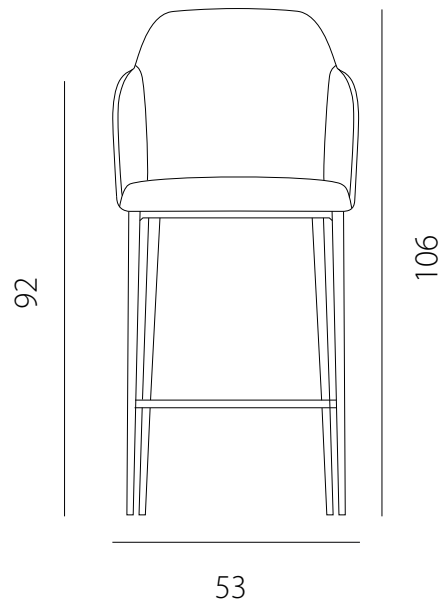

art. GCSO-LCSO

L 61 x P 58 x H 82 cm / Hs 48 cm - H bracc. 66 cm

SEDIA VISTA FRONTALE / front view chair

SEDIA VISTA LATERALE / side view chair

art. GCSG

L 61 x P 58 x H 82 cm / Hs 48 cm - H bracc. 66 cm

SEDIA VISTA FRONTALE / front view chair

SEDIA VISTA LATERALE / side view chair

art. GBSS-LBSS

L 50 x P 58 x H 96 cm / Hs 65 cm

SEDIA VISTA FRONTALE / front view chair

SEDIA VISTA LATERALE / side view chair

art. GBSS-LBSS

L 50 x P 58 x H 106 cm / Hs 75 cm

SEDIA VISTA FRONTALE / front view chair

SEDIA VISTA LATERALE / side view chair

art. GBSC-LBSC

L 53 x P 58 x H 96 cm / Hs 65 cm - Hbracc. 86 cm

SEDIA VISTA FRONTALE / front view chair

SEDIA VISTA LATERALE / side view chair

art. GBSC-LBSC

L 53 x P 58 x H 106 cm / Hs 75 cm - Hbracc. 92 cm

SEDIA VISTA FRONTALE / front view chair

SEDIA VISTA LATERALE / side view chair