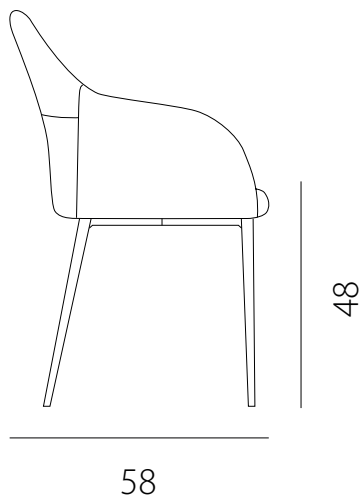

SEDIA VISTA LATERALE / side view chair

art. GSAS-LSAS

L 50 x P 55 x H 94 cm / Hs 48 cm

SEDIA VISTA FRONTALE / front view chair

SEDIA VISTA LATERALE / side view chair

art. GSCB-LSCB

L 53 x P 55 x H 82 cm / Hs 48 cm - H bracc. 66 cm

SEDIA VISTA FRONTALE / front view chair

SEDIA VISTA LATERALE / side view chair

art. GSCG

L 53 x P 55 x H 82 cm / Hs 48 cm - H bracc. 66 cm

SEDIA VISTA FRONTALE / front view chair

SEDIA VISTA LATERALE / side view chair

art. GCSO-LCSO

L 61 x P 58 x H 82 cm / Hs 48 cm - H bracc. 66 cm

SEDIA VISTA FRONTALE / front view chair

SEDIA VISTA LATERALE / side view chair

art. GCSG

L 61 x P 58 x H 82 cm / Hs 48 cm - H bracc. 66 cm

SEDIA VISTA FRONTALE / front view chair

SEDIA VISTA LATERALE / side view chair

art. GBSS-LBSS

L 50 x P 58 x H 96 cm / Hs 65 cm

SEDIA VISTA FRONTALE / front view chair

SEDIA VISTA LATERALE / side view chair

art. GBSS-LBSS

L 50 x P 58 x H 106 cm / Hs 75 cm