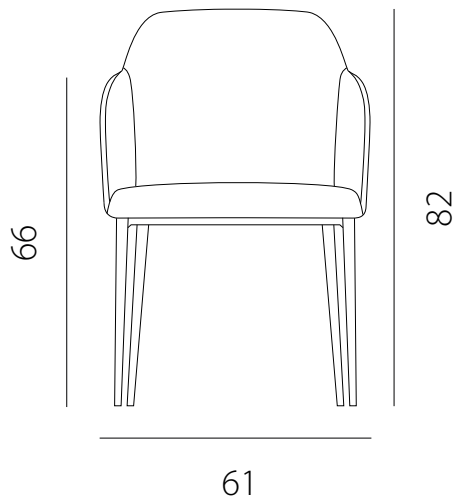

SEDIA VISTA LATERALE / side view chair

art. GSAS-LSAS

L 50 x P 55 x H 94 cm / Hs 48 cm

SEDIA VISTA FRONTALE / front view chair

SEDIA VISTA LATERALE / side view chair

art. GSCB-LSCB

L 53 x P 55 x H 82 cm / Hs 48 cm - H bracc. 66 cm

SEDIA VISTA FRONTALE / front view chair

SEDIA VISTA LATERALE / side view chair

art. GSCG

L 53 x P 55 x H 82 cm / Hs 48 cm - H bracc. 66 cm

SEDIA VISTA FRONTALE / front view chair

SEDIA VISTA LATERALE / side view chair

art. GCSO-LCSO

L 61 x P 58 x H 82 cm / Hs 48 cm - H bracc. 66 cm

SEDIA VISTA FRONTALE / front view chair

SEDIA VISTA LATERALE / side view chair

art. GCSG

L 61 x P 58 x H 82 cm / Hs 48 cm - H bracc. 66 cm

SEDIA VISTA FRONTALE / front view chair

SEDIA VISTA LATERALE / side view chair

art. GBSS-LBSS

L 50 x P 58 x H 96 cm / Hs 65 cm

SEDIA VISTA FRONTALE / front view chair

SEDIA VISTA LATERALE / side view chair

art. GBSS-LBSS

L 50 x P 58 x H 106 cm / Hs 75 cm