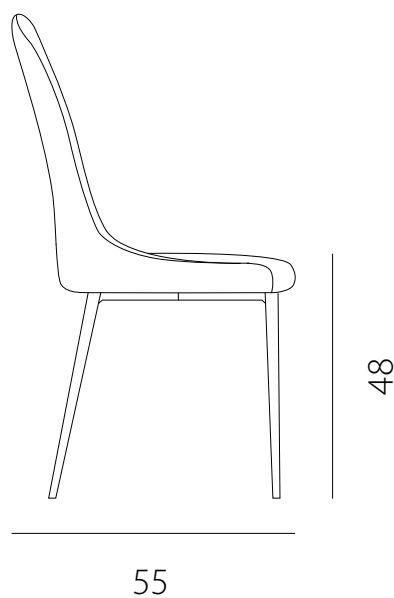

art. GSSB-LSSB

L 50 x P 55 x H 82 cm / Hs 48 cm

SEDIA VISTA FRONTALE / front view chair

SEDIA VISTA LATERALE / side view chair

art. GSSG

L 50 x P 55 x H 82 cm / Hs 48 cm

SEDIA VISTA FRONTALE / front view chair

SEDIA VISTA LATERALE / side view chair

art. GSAS-LSAS

L 50 x P 55 x H 94 cm / Hs 48 cm

SEDIA VISTA FRONTALE / front view chair

SEDIA VISTA LATERALE / side view chair

art. GSCB-LSCB

L 53 x P 55 x H 82 cm / Hs 48 cm - H bracc. 66 cm

SEDIA VISTA FRONTALE / front view chair

SEDIA VISTA LATERALE / side view chair

art. GSCG

L 53 x P 55 x H 82 cm / Hs 48 cm - H bracc. 66 cm

SEDIA VISTA FRONTALE / front view chair

SEDIA VISTA LATERALE / side view chair

art. GCSO-LCSO

L 61 x P 58 x H 82 cm / Hs 48 cm - H bracc. 66 cm

SEDIA VISTA FRONTALE / front view chair

SEDIA VISTA LATERALE / side view chair

art. GCSG

L 61 x P 58 x H 82 cm / Hs 48 cm - H bracc. 66 cm

SEDIA VISTA FRONTALE / front view chair