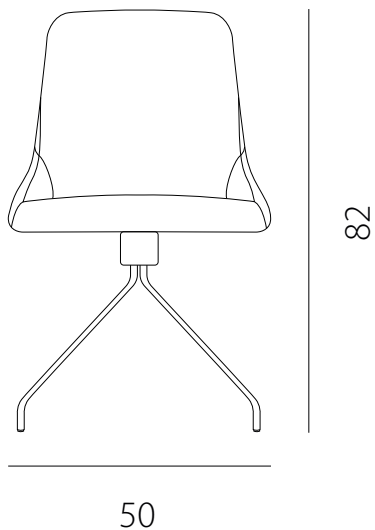

art. GSSB-LSSB

L 50 x P 55 x H 82 cm / Hs 48 cm

SEDIA VISTA FRONTALE / front view chair

SEDIA VISTA LATERALE / side view chair

art. GSSG

L 50 x P 55 x H 82 cm / Hs 48 cm

SEDIA VISTA FRONTALE / front view chair

SEDIA VISTA LATERALE / side view chair

art. GSAS-LSAS

L 50 x P 55 x H 94 cm / Hs 48 cm

SEDIA VISTA FRONTALE / front view chair

SEDIA VISTA LATERALE / side view chair

art. GSCB-LSCB

L 53 x P 55 x H 82 cm / Hs 48 cm - H bracc. 66 cm

SEDIA VISTA FRONTALE / front view chair

SEDIA VISTA LATERALE / side view chair

art. GSCG

L 53 x P 55 x H 82 cm / Hs 48 cm - H bracc. 66 cm

SEDIA VISTA FRONTALE / front view chair

SEDIA VISTA LATERALE / side view chair

art. GBSC-LBSC

L 53 x P 58 x H 106 cm / Hs 75 cm - Hbracc. 92 cm

SEDIA VISTA FRONTALE / front view chair

SEDIA VISTA LATERALE / side view chair