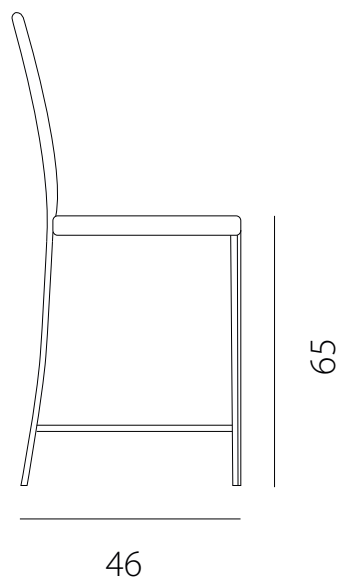

art. GSLI

L 40 x P 40 x H 91 cm / Hs 48 cm

SEDIA VISTA FRONTALE / front view chair

SEDIA VISTA LATERALE / side view chair

art. GBSL

L 40 x P 46 x H 103 cm / Hs 65 cm

SEDIA VISTA FRONTALE / front view chair

SEDIA VISTA LATERALE / side view chair

art. GBSL

L 40 x P 46 x H 113 cm / Hs 75 cm

SEDIA VISTA FRONTALE / front view chair

SEDIA VISTA LATERALE / side view chair