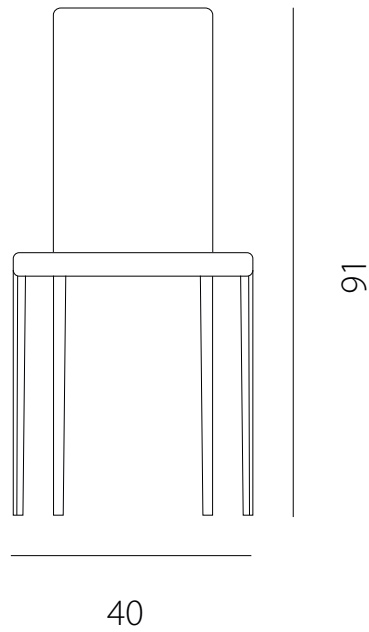

art. GSLI

L 40 x P 40 x H 91 cm / Hs 48 cm

SEDIA VISTA FRONTALE / front view chair

SEDIA VISTA LATERALE / side view chair

art. GBSL

L 40 x P 46 x H 103 cm / Hs 65 cm

SEDIA VISTA FRONTALE / front view chair

SEDIA VISTA LATERALE / side view chair

art. GBSL

L 40 x P 46 x H 113 cm / Hs 75 cm

SEDIA VISTA FRONTALE / front view chair

SEDIA VISTA LATERALE / side view chair