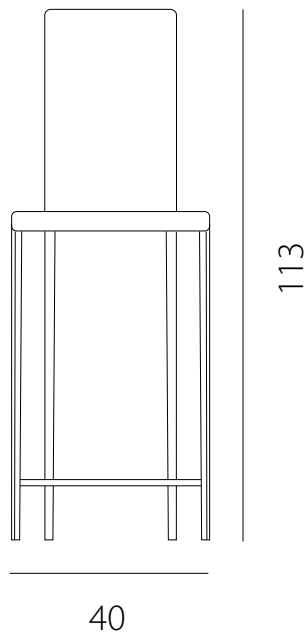

art. GSLI

L 40 x P 40 x H 91 cm / Hs 48 cm

SEDIA VISTA FRONTALE / front view chair

SEDIA VISTA LATERALE / side view chair

art. GBSL

L 40 x P 46 x H 103 cm / Hs 65 cm

SEDIA VISTA FRONTALE / front view chair

SEDIA VISTA LATERALE / side view chair

art. GBSL

L 40 x P 46 x H 113 cm / Hs 75 cm

SEDIA VISTA FRONTALE / front view chair

SEDIA VISTA LATERALE / side view chair