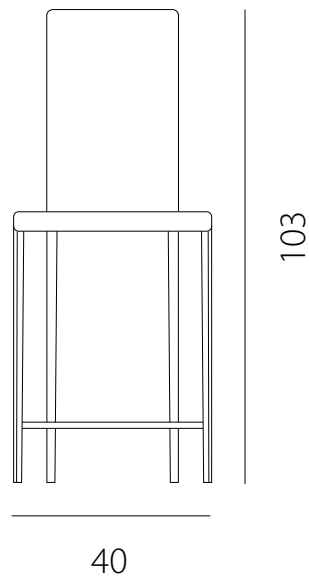

art. GSLI

L 40 x P 40 x H 91 cm / Hs 48 cm

SEDIA VISTA FRONTALE / front view chair

SEDIA VISTA LATERALE / side view chair

art. GBSL

L 40 x P 46 x H 103 cm / Hs 65 cm

SEDIA VISTA FRONTALE / front view chair

SEDIA VISTA LATERALE / side view chair

art. GBSL

L 40 x P 46 x H 113 cm / Hs 75 cm

SEDIA VISTA FRONTALE / front view chair

SEDIA VISTA LATERALE / side view chair