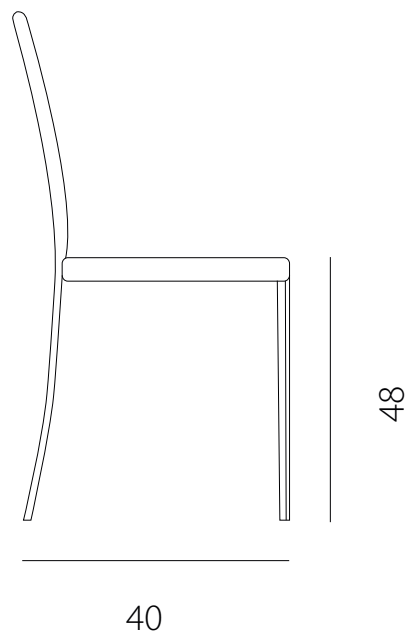

art. GSLI

L 40 x P 40 x H 91 cm / Hs 48 cm

SEDIA VISTA FRONTALE / front view chair

SEDIA VISTA LATERALE / side view chair

art. GBSL

L 40 x P 46 x H 103 cm / Hs 65 cm

SEDIA VISTA FRONTALE / front view chair

SEDIA VISTA LATERALE / side view chair

art. GBSL

L 40 x P 46 x H 113 cm / Hs 75 cm

SEDIA VISTA FRONTALE / front view chair

SEDIA VISTA LATERALE / side view chair