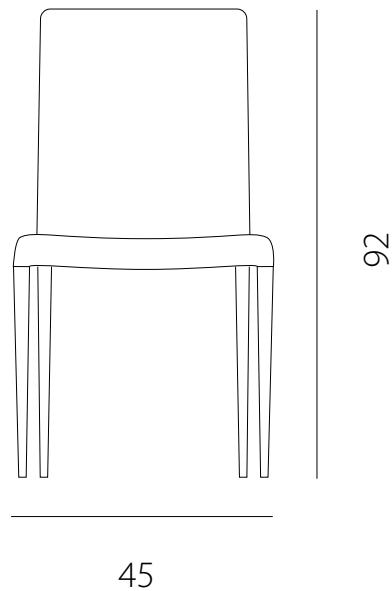

art. GNIN

L 45 x P 50 x H 92 cm / Hs 48 cm

SEDIA VISTA FRONTALE / front view chair

SEDIA VISTA LATERALE / side view chair

art. GNIC

L 45 x P 50 x H 92 cm / Hs 48 cm - H bracc. 71 cm

SEDIA VISTA FRONTALE / front view chair

SEDIA VISTA LATERALE / side view chair

art. GNCC

L 50 x P 52 x H 92 cm / Hs 48 cm - H. bracc. 68 cm

SEDIA VISTA FRONTALE / front view chair

SEDIA VISTA LATERALE / side view chair

art. GNCS

L 50 x P 52 x H 92 cm / Hs 48 cm

SEDIA VISTA FRONTALE / front view chair

SEDIA VISTA LATERALE / side view chair