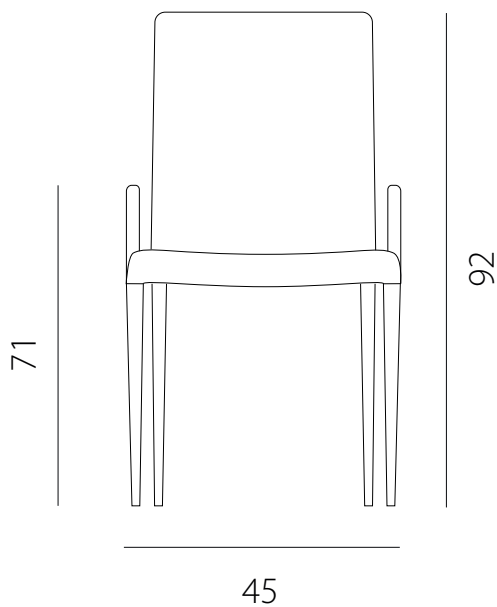

art. GNIN

L 45 x P 50 x H 92 cm / Hs 48 cm

SEDIA VISTA FRONTALE / front view chair

SEDIA VISTA LATERALE / side view chair

art. GNIC

L 45 x P 50 x H 92 cm / Hs 48 cm - H bracc. 71 cm

SEDIA VISTA FRONTALE / front view chair

SEDIA VISTA LATERALE / side view chair

art. GNCC

L 50 x P 52 x H 92 cm / Hs 48 cm - H. bracc. 68 cm

SEDIA VISTA FRONTALE / front view chair

SEDIA VISTA LATERALE / side view chair

art. GNCS

L 50 x P 52 x H 92 cm / Hs 48 cm

SEDIA VISTA FRONTALE / front view chair

SEDIA VISTA LATERALE / side view chair