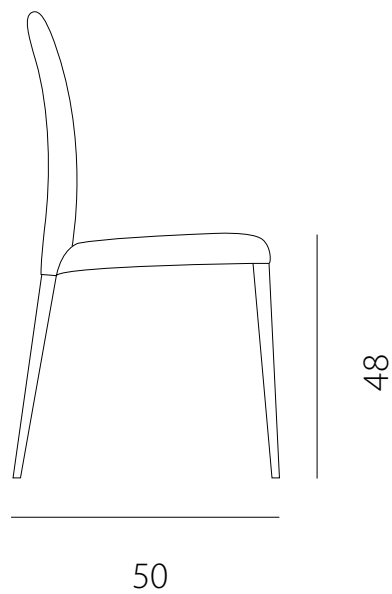

art. GNIN

L 45 x P 50 x H 92 cm / Hs 48 cm

SEDIA VISTA FRONTALE / front view chair

SEDIA VISTA LATERALE / side view chair

art. GNIC

L 45 x P 50 x H 92 cm / Hs 48 cm - H bracc. 71 cm

SEDIA VISTA FRONTALE / front view chair

SEDIA VISTA LATERALE / side view chair

art. GNCC

L 50 x P 52 x H 92 cm / Hs 48 cm - H. bracc. 68 cm

SEDIA VISTA FRONTALE / front view chair

SEDIA VISTA LATERALE / side view chair

art. GNCS

L 50 x P 52 x H 92 cm / Hs 48 cm

SEDIA VISTA FRONTALE / front view chair

SEDIA VISTA LATERALE / side view chair