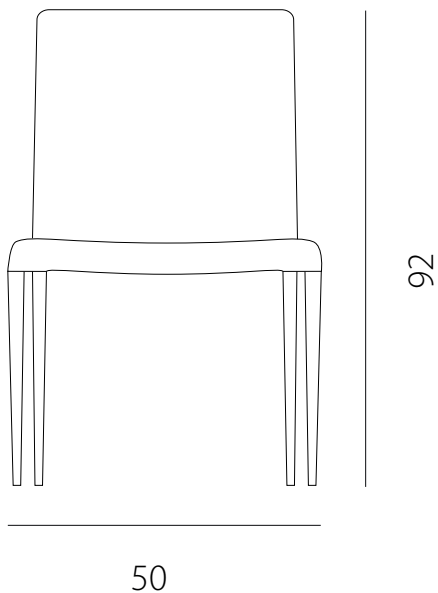

art. GNIN

L 45 x P 50 x H 92 cm / Hs 48 cm

SEDIA VISTA FRONTALE / front view chair

SEDIA VISTA LATERALE / side view chair

art. GNIC

L 45 x P 50 x H 92 cm / Hs 48 cm - H bracc. 71 cm

SEDIA VISTA FRONTALE / front view chair

SEDIA VISTA LATERALE / side view chair

art. GNCC

L 50 x P 52 x H 92 cm / Hs 48 cm - H. bracc. 68 cm

SEDIA VISTA FRONTALE / front view chair

SEDIA VISTA LATERALE / side view chair

art. GNCS

L 50 x P 52 x H 92 cm / Hs 48 cm

SEDIA VISTA FRONTALE / front view chair

SEDIA VISTA LATERALE / side view chair