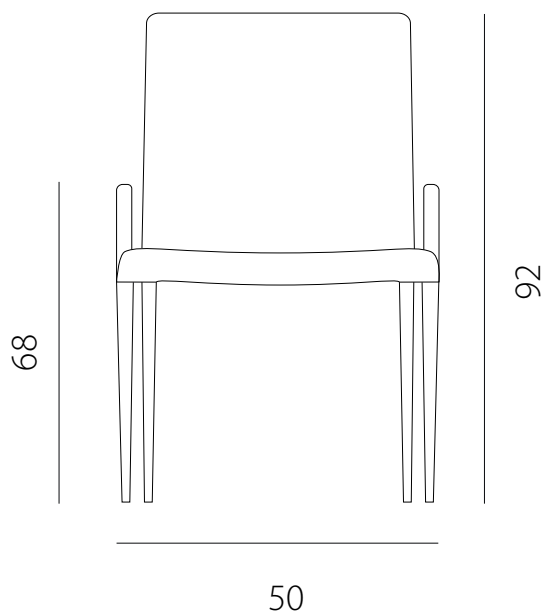

art. GNIN

L 45 x P 50 x H 92 cm / Hs 48 cm

SEDIA VISTA FRONTALE / front view chair

SEDIA VISTA LATERALE / side view chair

art. GNIC

L 45 x P 50 x H 92 cm / Hs 48 cm - H bracc. 71 cm

SEDIA VISTA FRONTALE / front view chair

SEDIA VISTA LATERALE / side view chair

art. GNCC

L 50 x P 52 x H 92 cm / Hs 48 cm - H. bracc. 68 cm

SEDIA VISTA FRONTALE / front view chair

SEDIA VISTA LATERALE / side view chair

art. GNCS

L 50 x P 52 x H 92 cm / Hs 48 cm

SEDIA VISTA FRONTALE / front view chair

SEDIA VISTA LATERALE / side view chair