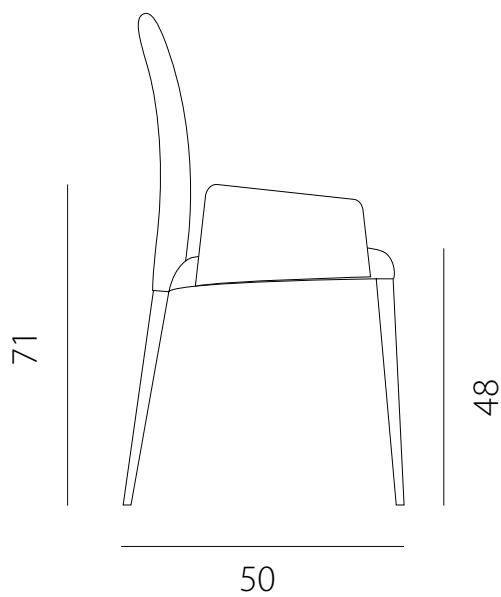

art. GNIN

L 45 x P 50 x H 92 cm / Hs 48 cm

SEDIA VISTA FRONTALE / front view chair

SEDIA VISTA LATERALE / side view chair

art. GNIC

L 45 x P 50 x H 92 cm / Hs 48 cm - H bracc. 71 cm

SEDIA VISTA FRONTALE / front view chair

SEDIA VISTA LATERALE / side view chair

art. GNCC

L 50 x P 52 x H 92 cm / Hs 48 cm - H. bracc. 68 cm

SEDIA VISTA FRONTALE / front view chair

SEDIA VISTA LATERALE / side view chair

art. GNCS

L 50 x P 52 x H 92 cm / Hs 48 cm

SEDIA VISTA FRONTALE / front view chair

SEDIA VISTA LATERALE / side view chair