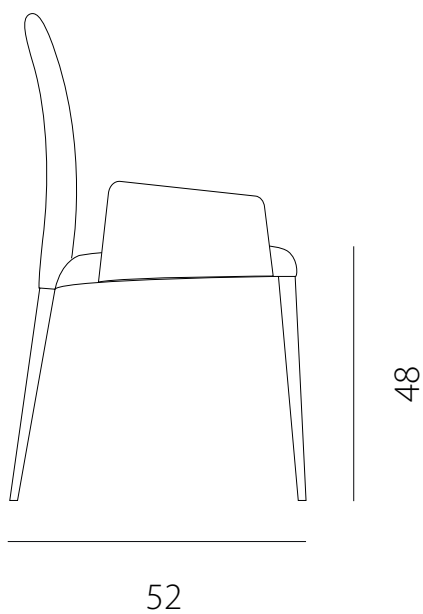

art. GNIN

L 45 x P 50 x H 92 cm / Hs 48 cm

SEDIA VISTA FRONTALE / front view chair

SEDIA VISTA LATERALE / side view chair

art. GNIC

L 45 x P 50 x H 92 cm / Hs 48 cm - H bracc. 71 cm

SEDIA VISTA FRONTALE / front view chair

SEDIA VISTA LATERALE / side view chair

art. GNCC

L 50 x P 52 x H 92 cm / Hs 48 cm - H. bracc. 68 cm

SEDIA VISTA FRONTALE / front view chair

SEDIA VISTA LATERALE / side view chair

art. GNCS

L 50 x P 52 x H 92 cm / Hs 48 cm

SEDIA VISTA FRONTALE / front view chair

SEDIA VISTA LATERALE / side view chair