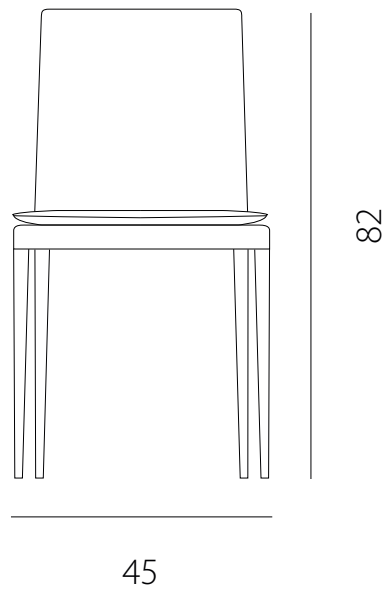

art. GMVS

L 45 x P 58 x H 82 cm / Hs 51 cm

SEDIA VISTA FRONTALE / front view chair

SEDIA VISTA LATERALE / side view chair

art. GMVC

L 45 x P 58 x H 82 cm / Hs 51 cm - H bracc. 70 cm

SEDIA VISTA FRONTALE / front view chair

SEDIA VISTA LATERALE / side view chair

art. GVAS

L 45 x P 58 x H 96 cm / Hs 51 cm

SEDIA VISTA FRONTALE / front view chair

SEDIA VISTA LATERALE / side view chair

art. GVAC

L 45 x P 58 x H 96 cm / Hs 51 cm - H bracc. 70 cm

SEDIA VISTA FRONTALE / front view chair

SEDIA VISTA LATERALE / side view chair

art. GBMV

L 45 x P 54 x H 96 cm / Hs 65 cm

SEDIA VISTA FRONTALE / front view chair

SEDIA VISTA LATERALE / side view chair

art. GBMV

L 45 x P 54 x H 106 cm / Hs 75 cm

SEDIA VISTA FRONTALE / front view chair

SEDIA VISTA LATERALE / side view chair