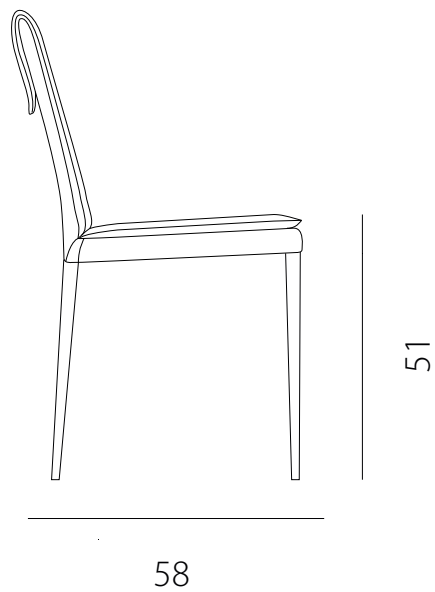

art. GMVS

L 45 x P 58 x H 82 cm / Hs 51 cm

SEDIA VISTA FRONTALE / front view chair

SEDIA VISTA LATERALE / side view chair

art. GMVC

L 45 x P 58 x H 82 cm / Hs 51 cm - H bracc. 70 cm

SEDIA VISTA FRONTALE / front view chair

SEDIA VISTA LATERALE / side view chair

art. GVAS

L 45 x P 58 x H 96 cm / Hs 51 cm

SEDIA VISTA FRONTALE / front view chair

SEDIA VISTA LATERALE / side view chair

art. GVAC

L 45 x P 58 x H 96 cm / Hs 51 cm - H bracc. 70 cm

SEDIA VISTA FRONTALE / front view chair

SEDIA VISTA LATERALE / side view chair

art. GBMV

L 45 x P 54 x H 96 cm / Hs 65 cm

SEDIA VISTA FRONTALE / front view chair

SEDIA VISTA LATERALE / side view chair

art. GBMV

L 45 x P 54 x H 106 cm / Hs 75 cm

SEDIA VISTA FRONTALE / front view chair

SEDIA VISTA LATERALE / side view chair