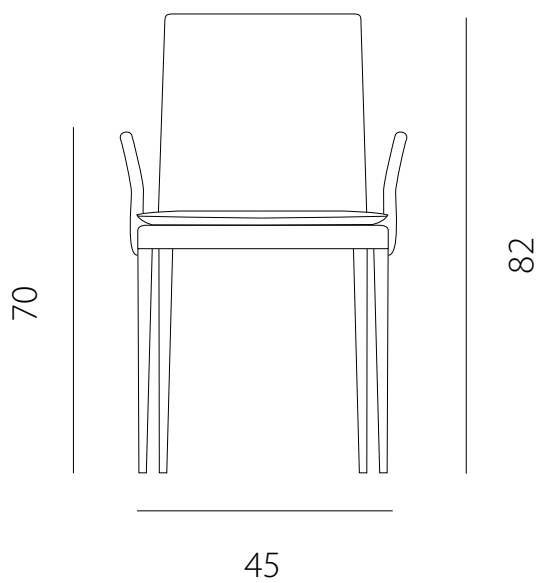

art. GMVS

L 45 x P 58 x H 82 cm / Hs 51 cm

SEDIA VISTA FRONTALE / front view chair

SEDIA VISTA LATERALE / side view chair

art. GMVC

L 45 x P 58 x H 82 cm / Hs 51 cm - H bracc. 70 cm

SEDIA VISTA FRONTALE / front view chair

SEDIA VISTA LATERALE / side view chair

art. GVAS

L 45 x P 58 x H 96 cm / Hs 51 cm

SEDIA VISTA FRONTALE / front view chair

SEDIA VISTA LATERALE / side view chair

art. GVAC

L 45 x P 58 x H 96 cm / Hs 51 cm - H bracc. 70 cm

SEDIA VISTA FRONTALE / front view chair

SEDIA VISTA LATERALE / side view chair

art. GBMV

L 45 x P 54 x H 96 cm / Hs 65 cm

SEDIA VISTA FRONTALE / front view chair

SEDIA VISTA LATERALE / side view chair

art. GBMV

L 45 x P 54 x H 106 cm / Hs 75 cm

SEDIA VISTA FRONTALE / front view chair

SEDIA VISTA LATERALE / side view chair