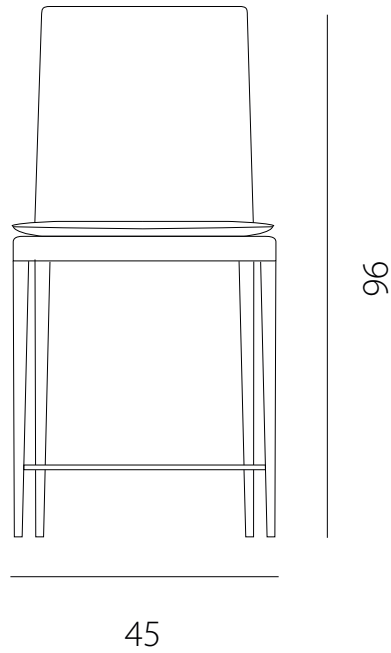

art. GMVS

L 45 x P 58 x H 82 cm / Hs 51 cm

SEDIA VISTA FRONTALE / front view chair

SEDIA VISTA LATERALE / side view chair

art. GMVC

L 45 x P 58 x H 82 cm / Hs 51 cm - H bracc. 70 cm

SEDIA VISTA FRONTALE / front view chair

SEDIA VISTA LATERALE / side view chair

art. GVAS

L 45 x P 58 x H 96 cm / Hs 51 cm

SEDIA VISTA FRONTALE / front view chair

SEDIA VISTA LATERALE / side view chair

art. GVAC

L 45 x P 58 x H 96 cm / Hs 51 cm - H bracc. 70 cm

SEDIA VISTA FRONTALE / front view chair

SEDIA VISTA LATERALE / side view chair

art. GBMV

L 45 x P 54 x H 96 cm / Hs 65 cm

SEDIA VISTA FRONTALE / front view chair

SEDIA VISTA LATERALE / side view chair

art. GBMV

L 45 x P 54 x H 106 cm / Hs 75 cm

SEDIA VISTA FRONTALE / front view chair

SEDIA VISTA LATERALE / side view chair