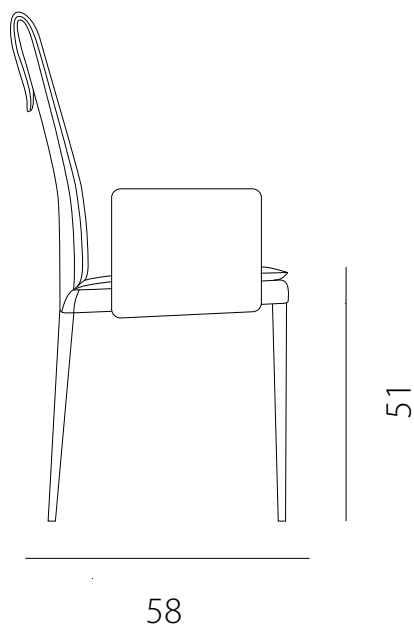

art. GMVS

L 45 x P 58 x H 82 cm / Hs 51 cm

SEDIA VISTA FRONTALE / front view chair

SEDIA VISTA LATERALE / side view chair

art. GMVC

L 45 x P 58 x H 82 cm / Hs 51 cm - H bracc. 70 cm

SEDIA VISTA FRONTALE / front view chair

SEDIA VISTA LATERALE / side view chair

art. GVAS

L 45 x P 58 x H 96 cm / Hs 51 cm

SEDIA VISTA FRONTALE / front view chair

SEDIA VISTA LATERALE / side view chair

art. GVAC

L 45 x P 58 x H 96 cm / Hs 51 cm - H bracc. 70 cm

SEDIA VISTA FRONTALE / front view chair

SEDIA VISTA LATERALE / side view chair

art. GBMV

L 45 x P 54 x H 96 cm / Hs 65 cm

SEDIA VISTA FRONTALE / front view chair

SEDIA VISTA LATERALE / side view chair

art. GBMV

L 45 x P 54 x H 106 cm / Hs 75 cm

SEDIA VISTA FRONTALE / front view chair

SEDIA VISTA LATERALE / side view chair