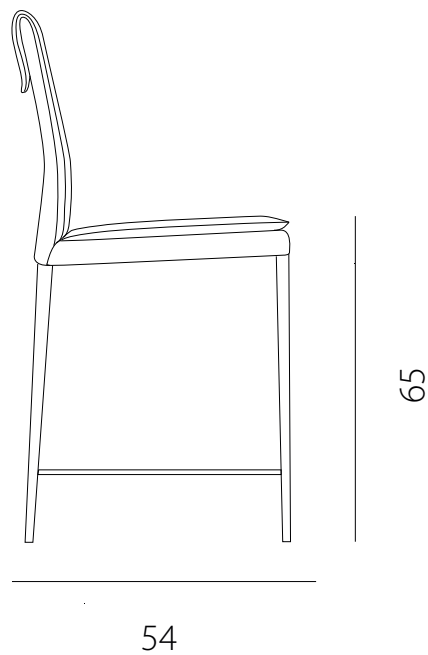

art. GMVS

L 45 x P 58 x H 82 cm / Hs 51 cm

SEDIA VISTA FRONTALE / front view chair

SEDIA VISTA LATERALE / side view chair

art. GMVC

L 45 x P 58 x H 82 cm / Hs 51 cm - H bracc. 70 cm

SEDIA VISTA FRONTALE / front view chair

SEDIA VISTA LATERALE / side view chair

art. GVAS

L 45 x P 58 x H 96 cm / Hs 51 cm

SEDIA VISTA FRONTALE / front view chair

SEDIA VISTA LATERALE / side view chair

art. GVAC

L 45 x P 58 x H 96 cm / Hs 51 cm - H bracc. 70 cm

SEDIA VISTA FRONTALE / front view chair

SEDIA VISTA LATERALE / side view chair

art. GBMV

L 45 x P 54 x H 96 cm / Hs 65 cm

SEDIA VISTA FRONTALE / front view chair

SEDIA VISTA LATERALE / side view chair

art. GBMV

L 45 x P 54 x H 106 cm / Hs 75 cm

SEDIA VISTA FRONTALE / front view chair

SEDIA VISTA LATERALE / side view chair