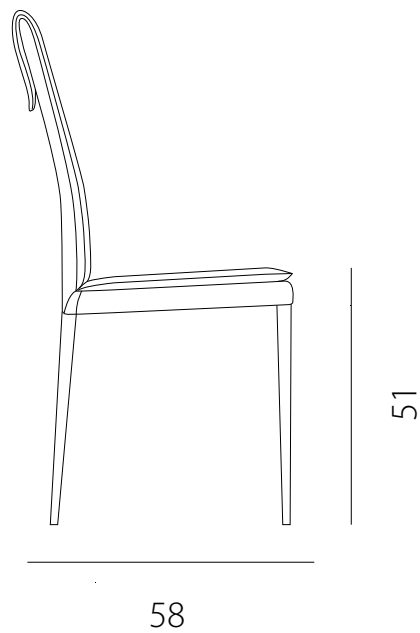

art. GMVS

L 45 x P 58 x H 82 cm / Hs 51 cm

SEDIA VISTA FRONTALE / front view chair

SEDIA VISTA LATERALE / side view chair

art. GMVC

L 45 x P 58 x H 82 cm / Hs 51 cm - H bracc. 70 cm

SEDIA VISTA FRONTALE / front view chair

SEDIA VISTA LATERALE / side view chair

art. GVAS

L 45 x P 58 x H 96 cm / Hs 51 cm

SEDIA VISTA FRONTALE / front view chair

SEDIA VISTA LATERALE / side view chair

art. GVAC

L 45 x P 58 x H 96 cm / Hs 51 cm - H bracc. 70 cm

SEDIA VISTA FRONTALE / front view chair

SEDIA VISTA LATERALE / side view chair

art. GBMV

L 45 x P 54 x H 96 cm / Hs 65 cm

SEDIA VISTA FRONTALE / front view chair

SEDIA VISTA LATERALE / side view chair

art. GBMV

L 45 x P 54 x H 106 cm / Hs 75 cm

SEDIA VISTA FRONTALE / front view chair

SEDIA VISTA LATERALE / side view chair