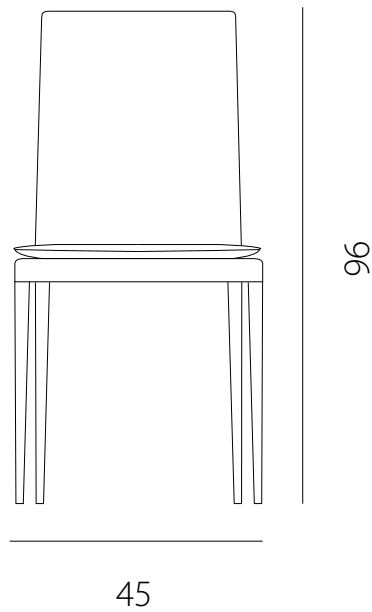

art. GMVS

L 45 x P 58 x H 82 cm / Hs 51 cm

SEDIA VISTA FRONTALE / front view chair

SEDIA VISTA LATERALE / side view chair

art. GMVC

L 45 x P 58 x H 82 cm / Hs 51 cm - H bracc. 70 cm

SEDIA VISTA FRONTALE / front view chair

SEDIA VISTA LATERALE / side view chair

art. GVAS

L 45 x P 58 x H 96 cm / Hs 51 cm

SEDIA VISTA FRONTALE / front view chair

SEDIA VISTA LATERALE / side view chair

art. GVAC

L 45 x P 58 x H 96 cm / Hs 51 cm - H bracc. 70 cm

SEDIA VISTA FRONTALE / front view chair

SEDIA VISTA LATERALE / side view chair

art. GBMV

L 45 x P 54 x H 96 cm / Hs 65 cm

SEDIA VISTA FRONTALE / front view chair

SEDIA VISTA LATERALE / side view chair

art. GBMV

L 45 x P 54 x H 106 cm / Hs 75 cm

SEDIA VISTA FRONTALE / front view chair

SEDIA VISTA LATERALE / side view chair