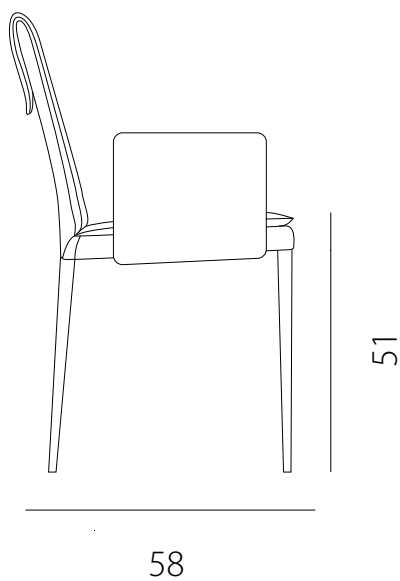

art. GMVS

L 45 x P 58 x H 82 cm / Hs 51 cm

SEDIA VISTA FRONTALE / front view chair

SEDIA VISTA LATERALE / side view chair

art. GMVC

L 45 x P 58 x H 82 cm / Hs 51 cm - H bracc. 70 cm

SEDIA VISTA FRONTALE / front view chair

SEDIA VISTA LATERALE / side view chair

art. GVAS

L 45 x P 58 x H 96 cm / Hs 51 cm

SEDIA VISTA FRONTALE / front view chair

SEDIA VISTA LATERALE / side view chair

art. GVAC

L 45 x P 58 x H 96 cm / Hs 51 cm - H bracc. 70 cm

SEDIA VISTA FRONTALE / front view chair

SEDIA VISTA LATERALE / side view chair

art. GBMV

L 45 x P 54 x H 96 cm / Hs 65 cm

SEDIA VISTA FRONTALE / front view chair

SEDIA VISTA LATERALE / side view chair

art. GBMV

L 45 x P 54 x H 106 cm / Hs 75 cm

SEDIA VISTA FRONTALE / front view chair

SEDIA VISTA LATERALE / side view chair