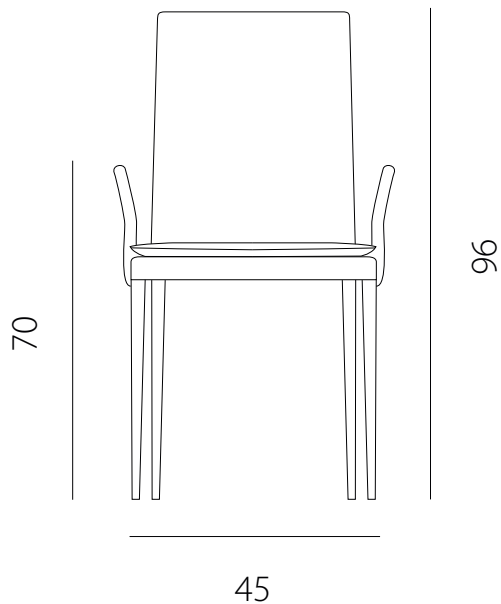

art. GMVS

L 45 x P 58 x H 82 cm / Hs 51 cm

SEDIA VISTA FRONTALE / front view chair

SEDIA VISTA LATERALE / side view chair

art. GMVC

L 45 x P 58 x H 82 cm / Hs 51 cm - H bracc. 70 cm

SEDIA VISTA FRONTALE / front view chair

SEDIA VISTA LATERALE / side view chair

art. GVAS

L 45 x P 58 x H 96 cm / Hs 51 cm

SEDIA VISTA FRONTALE / front view chair

SEDIA VISTA LATERALE / side view chair

art. GVAC

L 45 x P 58 x H 96 cm / Hs 51 cm - H bracc. 70 cm

SEDIA VISTA FRONTALE / front view chair

SEDIA VISTA LATERALE / side view chair

art. GBMV

L 45 x P 54 x H 96 cm / Hs 65 cm

SEDIA VISTA FRONTALE / front view chair

SEDIA VISTA LATERALE / side view chair

art. GBMV

L 45 x P 54 x H 106 cm / Hs 75 cm

SEDIA VISTA FRONTALE / front view chair

SEDIA VISTA LATERALE / side view chair