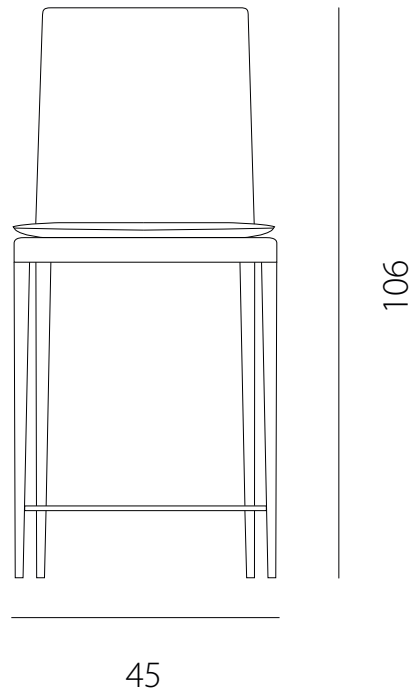

art. GMVS

L 45 x P 58 x H 82 cm / Hs 51 cm

SEDIA VISTA FRONTALE / front view chair

SEDIA VISTA LATERALE / side view chair

art. GMVC

L 45 x P 58 x H 82 cm / Hs 51 cm - H bracc. 70 cm

SEDIA VISTA FRONTALE / front view chair

SEDIA VISTA LATERALE / side view chair

art. GVAS

L 45 x P 58 x H 96 cm / Hs 51 cm

SEDIA VISTA FRONTALE / front view chair

SEDIA VISTA LATERALE / side view chair

art. GVAC

L 45 x P 58 x H 96 cm / Hs 51 cm - H bracc. 70 cm

SEDIA VISTA FRONTALE / front view chair

SEDIA VISTA LATERALE / side view chair

art. GBMV

L 45 x P 54 x H 96 cm / Hs 65 cm

SEDIA VISTA FRONTALE / front view chair

SEDIA VISTA LATERALE / side view chair

art. GBMV

L 45 x P 54 x H 106 cm / Hs 75 cm

SEDIA VISTA FRONTALE / front view chair

SEDIA VISTA LATERALE / side view chair