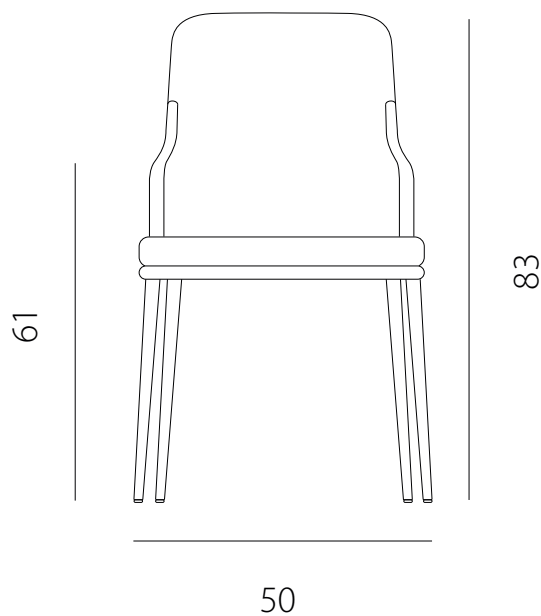

art. GMSB

L 50 x P 58 x H 83 cm / Hs 50 cm

SEDIA VISTA FRONTALE / front view chair

SEDIA VISTA LATERALE / side view chair

art. GMCB

L 50 x P 58 x H 83 cm / Hs 50 cm - H bracc. 61 cm

SEDIA VISTA FRONTALE / front view chair

SEDIA VISTA LATERALE / side view chair

art. GTMS

L 50 x P 58 x H 83 cm / Hs 50 cm

SEDIA VISTA FRONTALE / front view chair

SEDIA VISTA LATERALE / side view chair

art. GTMC

L 50 x P 58 x H 83 cm / Hs 50 cm - H bracc. 61 cm

SEDIA VISTA FRONTALE / front view chair

SEDIA VISTA LATERALE / side view chair