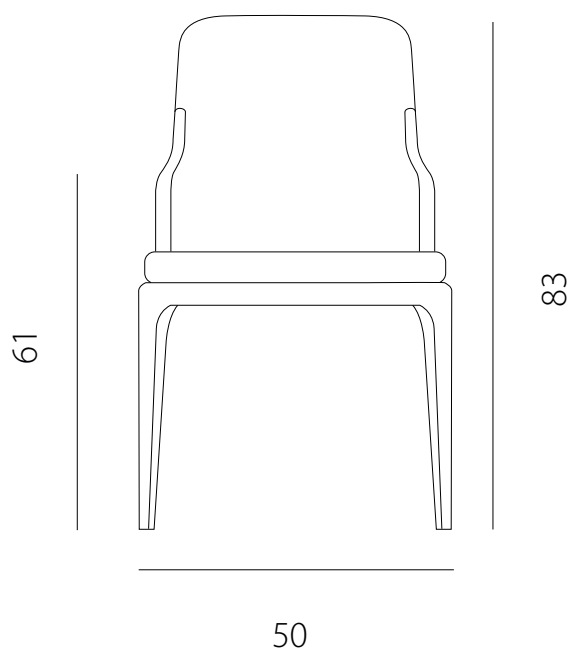

art. GMSB

L 50 x P 58 x H 83 cm / Hs 50 cm

SEDIA VISTA FRONTALE / front view chair

SEDIA VISTA LATERALE / side view chair

art. GMCB

L 50 x P 58 x H 83 cm / Hs 50 cm - H bracc. 61 cm

SEDIA VISTA FRONTALE / front view chair

SEDIA VISTA LATERALE / side view chair

art. GTMS

L 50 x P 58 x H 83 cm / Hs 50 cm

SEDIA VISTA FRONTALE / front view chair

SEDIA VISTA LATERALE / side view chair

art. GTMC

L 50 x P 58 x H 83 cm / Hs 50 cm - H bracc. 61 cm

SEDIA VISTA FRONTALE / front view chair

SEDIA VISTA LATERALE / side view chair