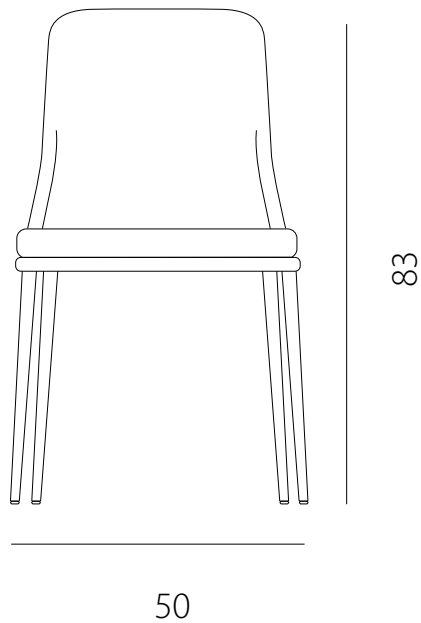

art. GMSB

L 50 x P 58 x H 83 cm / Hs 50 cm

SEDIA VISTA FRONTALE / front view chair

SEDIA VISTA LATERALE / side view chair

art. GMCB

L 50 x P 58 x H 83 cm / Hs 50 cm - H bracc. 61 cm

SEDIA VISTA FRONTALE / front view chair

SEDIA VISTA LATERALE / side view chair

art. GTMS

L 50 x P 58 x H 83 cm / Hs 50 cm

SEDIA VISTA FRONTALE / front view chair

SEDIA VISTA LATERALE / side view chair

art. GTMC

L 50 x P 58 x H 83 cm / Hs 50 cm - H bracc. 61 cm

SEDIA VISTA FRONTALE / front view chair

SEDIA VISTA LATERALE / side view chair