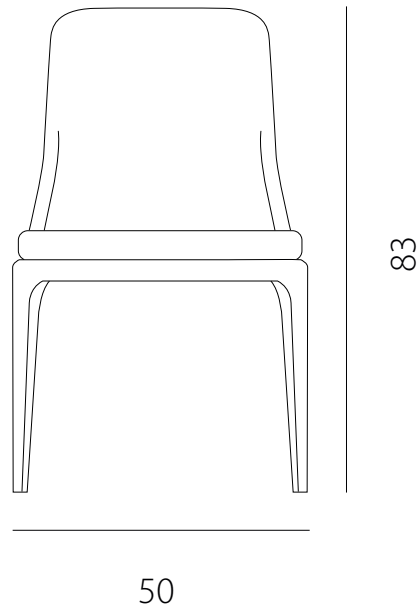

art. GMSB

L 50 x P 58 x H 83 cm / Hs 50 cm

SEDIA VISTA FRONTALE / front view chair

SEDIA VISTA LATERALE / side view chair

art. GMCB

L 50 x P 58 x H 83 cm / Hs 50 cm - H bracc. 61 cm

SEDIA VISTA FRONTALE / front view chair

SEDIA VISTA LATERALE / side view chair

art. GTMS

L 50 x P 58 x H 83 cm / Hs 50 cm

SEDIA VISTA FRONTALE / front view chair

SEDIA VISTA LATERALE / side view chair

art. GTMC

L 50 x P 58 x H 83 cm / Hs 50 cm - H bracc. 61 cm

SEDIA VISTA FRONTALE / front view chair

SEDIA VISTA LATERALE / side view chair