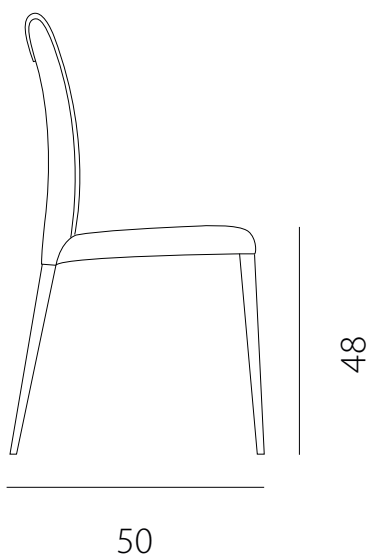

art. GISA

L 45 x P 50 x H 92 cm / Hs 48 cm

SEDIA VISTA FRONTALE / front view chair

SEDIA VISTA LATERALE / side view chair

art. GISC

L 45 x P 50 x H 92 cm / Hs 48 cm

SEDIA VISTA FRONTALE / front view chair

SEDIA VISTA LATERALE / side view chair