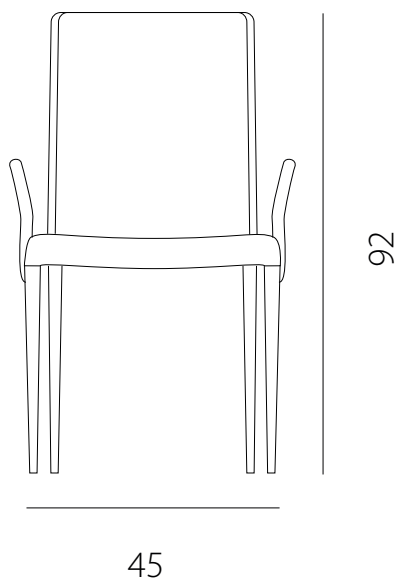

art. GISA

L 45 x P 50 x H 92 cm / Hs 48 cm

SEDIA VISTA FRONTALE / front view chair

SEDIA VISTA LATERALE / side view chair

art. GISC

L 45 x P 50 x H 92 cm / Hs 48 cm

SEDIA VISTA FRONTALE / front view chair

SEDIA VISTA LATERALE / side view chair