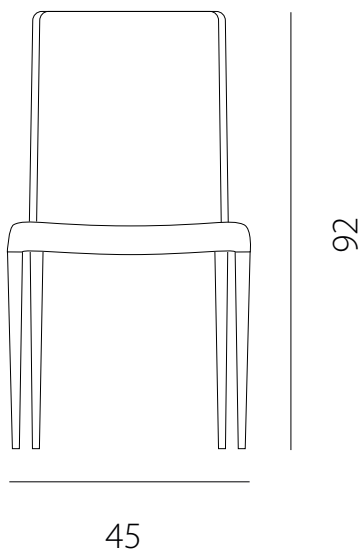

art. GISA

L 45 x P 50 x H 92 cm / Hs 48 cm

SEDIA VISTA FRONTALE / front view chair

SEDIA VISTA LATERALE / side view chair

art. GISC

L 45 x P 50 x H 92 cm / Hs 48 cm

SEDIA VISTA FRONTALE / front view chair

SEDIA VISTA LATERALE / side view chair