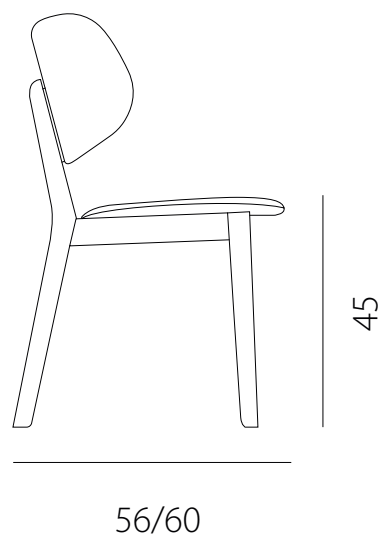

art. GISE

L 52 x P 56/60 x H 78 cm / Hs 45

SEDIA VISTA FRONTALE / front view chair

SEDIA VISTA LATERALE / side view chair

art. GBGI

L 52 x P 56/60 x H 98/108 cm / Hs 65/75 cm

SEDIA VISTA FRONTALE / front view chair

52

SEDIA VISTA LATERALE / side view chair

56/60