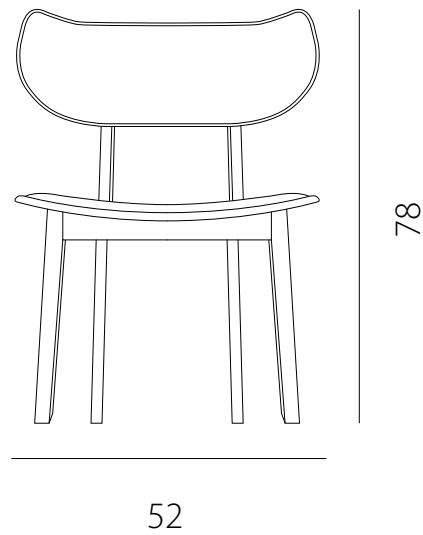

art. GISE

L 52 x P 56/60 x H 78 cm / Hs 45

SEDIA VISTA FRONTALE / front view chair

SEDIA VISTA LATERALE / side view chair

art. GBGI

L 52 x P 56/60 x H 98/108 cm / Hs 65/75 cm

SEDIA VISTA FRONTALE / front view chair

52

SEDIA VISTA LATERALE / side view chair

56/60