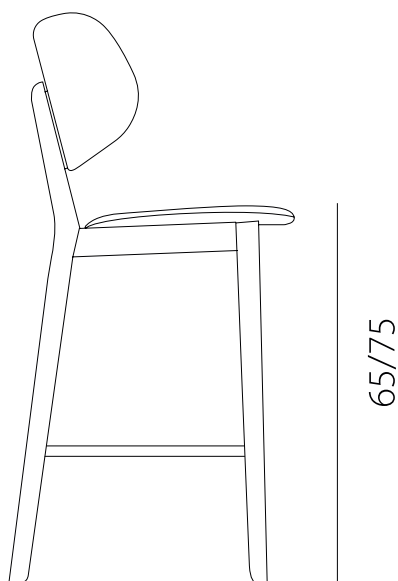

art. GISE

L 52 x P 56/60 x H 78 cm / Hs 45

SEDIA VISTA FRONTALE / front view chair

SEDIA VISTA LATERALE / side view chair

art. GBGI

L 52 x P 56/60 x H 98/108 cm / Hs 65/75 cm

SEDIA VISTA FRONTALE / front view chair

52

SEDIA VISTA LATERALE / side view chair

56/60