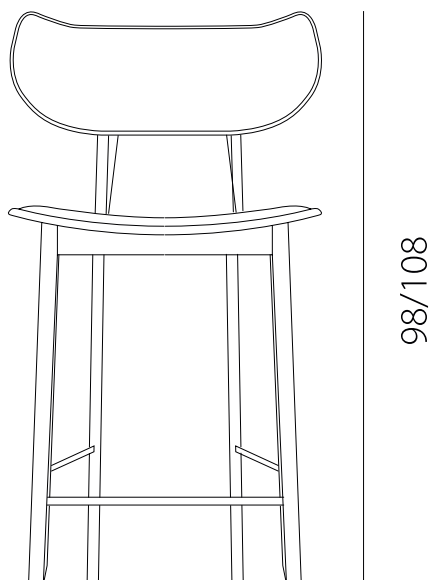

art. GISE

L 52 x P 56/60 x H 78 cm / Hs 45

SEDIA VISTA FRONTALE / front view chair

SEDIA VISTA LATERALE / side view chair

art. GBGI

L 52 x P 56/60 x H 98/108 cm / Hs 65/75 cm

SEDIA VISTA FRONTALE / front view chair

52

SEDIA VISTA LATERALE / side view chair

56/60