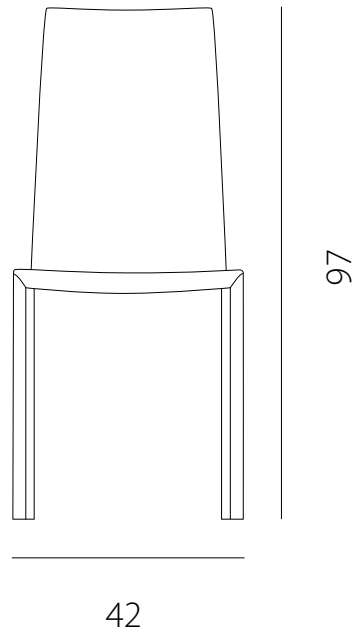

art. GEVA

L 42 x P 52 x H 97 cm / Hs 48

SEDIA VISTA FRONTALE / front view chair

SEDIA VISTA LATERALE / side view chair