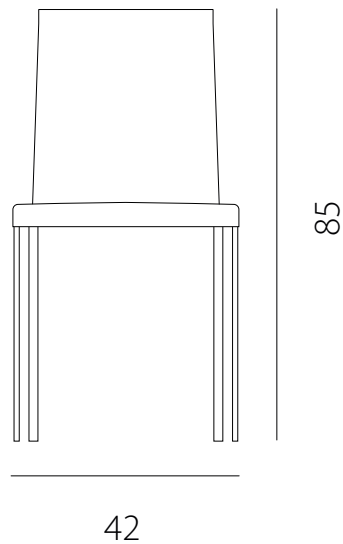

art. GDEB

L42 x P48 x H85 cm / Hs 47

SEDIA VISTA FRONTALE / front view chair

SEDIA VISTA LATERALE / side view chair

art. GDEN

L 42 x P 48 x H 104 cm / Hs 47

SEDIA VISTA FRONTALE / front view chair

SEDIA VISTA LATERALE / side view chair

art. GBDE

L 42 x P 48 x H 104 cm / Hs 65 cm

SEDIA VISTA FRONTALE / front view chair

SEDIA VISTA LATERALE / side view chair

art. GBDE

L 42 x P 48 x H 114 cm / Hs 75 cm

SEDIA VISTA FRONTALE / front view chair

SEDIA VISTA LATERALE / side view chair