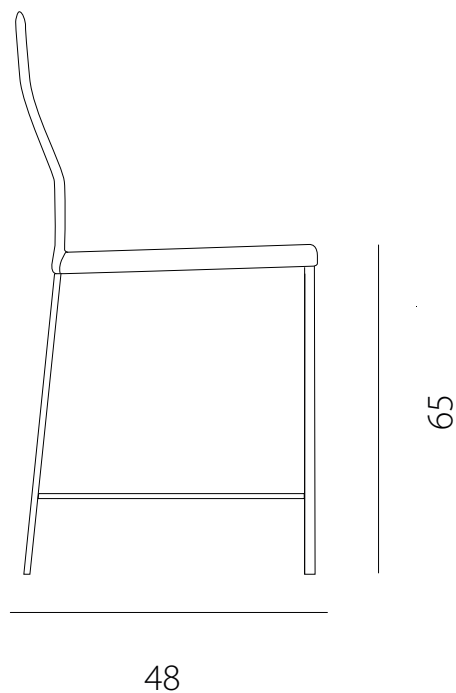

art. GDEB

L42 x P48 x H85 cm / Hs 47

SEDIA VISTA FRONTALE / front view chair

SEDIA VISTA LATERALE / side view chair

art. GDEN

L 42 x P 48 x H 104 cm / Hs 47

SEDIA VISTA FRONTALE / front view chair

SEDIA VISTA LATERALE / side view chair

art. GBDE

L 42 x P 48 x H 104 cm / Hs 65 cm

SEDIA VISTA FRONTALE / front view chair

SEDIA VISTA LATERALE / side view chair

art. GBDE

L 42 x P 48 x H 114 cm / Hs 75 cm

SEDIA VISTA FRONTALE / front view chair

SEDIA VISTA LATERALE / side view chair