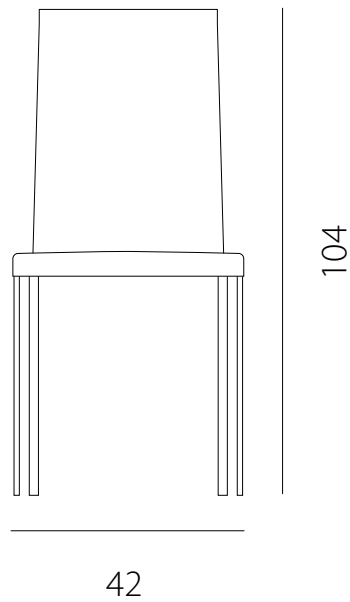

art. GDEB

L42 x P48 x H85 cm / Hs 47

SEDIA VISTA FRONTALE / front view chair

SEDIA VISTA LATERALE / side view chair

art. GDEN

L 42 x P 48 x H 104 cm / Hs 47

SEDIA VISTA FRONTALE / front view chair

SEDIA VISTA LATERALE / side view chair

art. GBDE

L 42 x P 48 x H 104 cm / Hs 65 cm

SEDIA VISTA FRONTALE / front view chair

SEDIA VISTA LATERALE / side view chair

art. GBDE

L 42 x P 48 x H 114 cm / Hs 75 cm

SEDIA VISTA FRONTALE / front view chair

SEDIA VISTA LATERALE / side view chair