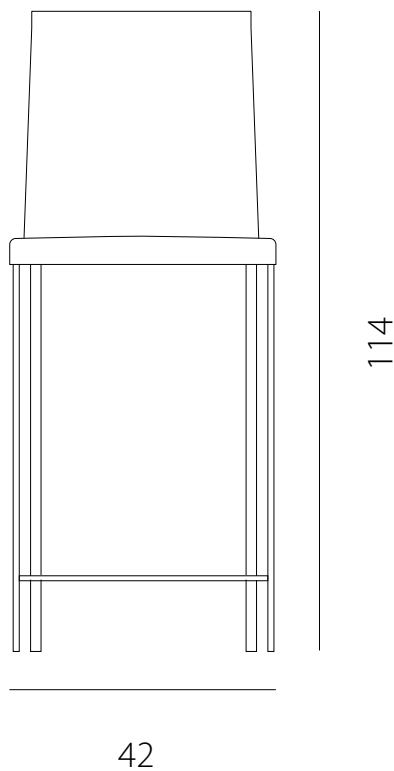

art. GDEB

L42 x P48 x H85 cm / Hs 47

SEDIA VISTA FRONTALE / front view chair

SEDIA VISTA LATERALE / side view chair

art. GDEN

L 42 x P 48 x H 104 cm / Hs 47

SEDIA VISTA FRONTALE / front view chair

SEDIA VISTA LATERALE / side view chair

art. GBDE

L 42 x P 48 x H 104 cm / Hs 65 cm

SEDIA VISTA FRONTALE / front view chair

SEDIA VISTA LATERALE / side view chair

art. GBDE

L 42 x P 48 x H 114 cm / Hs 75 cm

SEDIA VISTA FRONTALE / front view chair

SEDIA VISTA LATERALE / side view chair