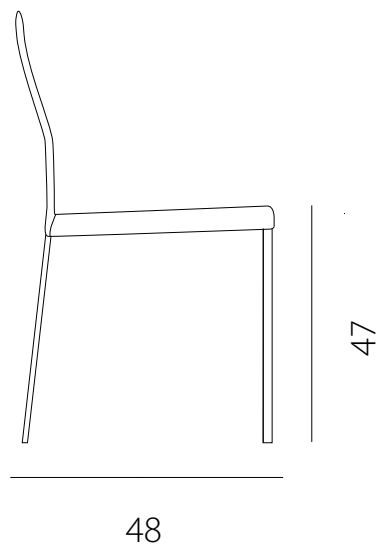

art. GDEB

L42 x P48 x H85 cm / Hs 47

SEDIA VISTA FRONTALE / front view chair

SEDIA VISTA LATERALE / side view chair

art. GDEN

L 42 x P 48 x H 104 cm / Hs 47

SEDIA VISTA FRONTALE / front view chair

SEDIA VISTA LATERALE / side view chair

art. GBDE

L 42 x P 48 x H 104 cm / Hs 65 cm

SEDIA VISTA FRONTALE / front view chair

SEDIA VISTA LATERALE / side view chair

art. GBDE

L 42 x P 48 x H 114 cm / Hs 75 cm

SEDIA VISTA FRONTALE / front view chair

SEDIA VISTA LATERALE / side view chair