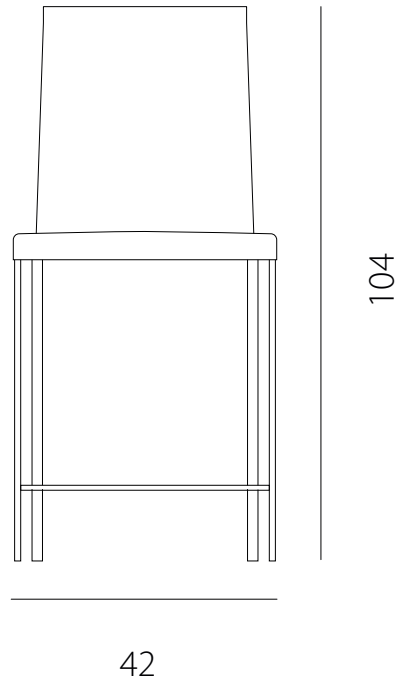

art. GDEB

L42 x P48 x H85 cm / Hs 47

SEDIA VISTA FRONTALE / front view chair

SEDIA VISTA LATERALE / side view chair

art. GDEN

L 42 x P 48 x H 104 cm / Hs 47

SEDIA VISTA FRONTALE / front view chair

SEDIA VISTA LATERALE / side view chair

art. GBDE

L 42 x P 48 x H 104 cm / Hs 65 cm

SEDIA VISTA FRONTALE / front view chair

SEDIA VISTA LATERALE / side view chair

art. GBDE

L 42 x P 48 x H 114 cm / Hs 75 cm

SEDIA VISTA FRONTALE / front view chair

SEDIA VISTA LATERALE / side view chair