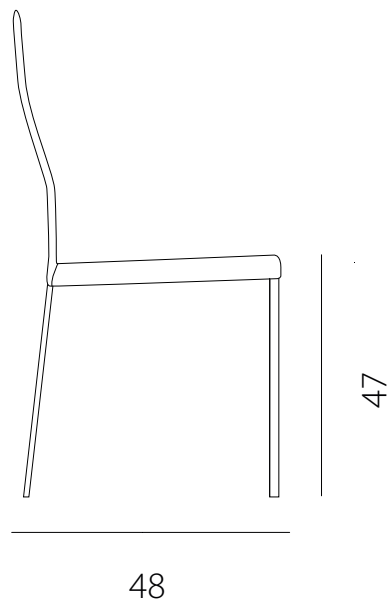

art. GDEB

L42 x P48 x H85 cm / Hs 47

SEDIA VISTA FRONTALE / front view chair

SEDIA VISTA LATERALE / side view chair

art. GDEN

L 42 x P 48 x H 104 cm / Hs 47

SEDIA VISTA FRONTALE / front view chair

SEDIA VISTA LATERALE / side view chair

art. GBDE

L 42 x P 48 x H 104 cm / Hs 65 cm

SEDIA VISTA FRONTALE / front view chair

SEDIA VISTA LATERALE / side view chair

art. GBDE

L 42 x P 48 x H 114 cm / Hs 75 cm

SEDIA VISTA FRONTALE / front view chair

SEDIA VISTA LATERALE / side view chair