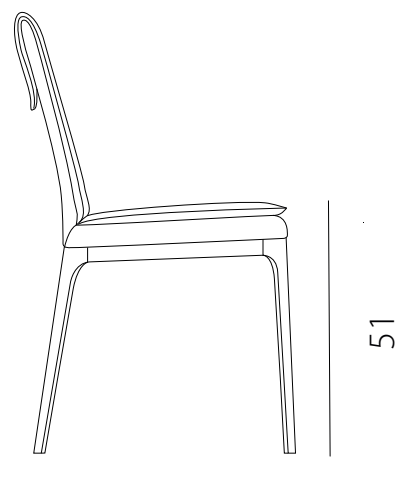

art. **GCSB**

sedia/chair 8 Kg

imballo/packaging 24 Kg (m³ 0,41)  **2**

dimensione/dimensions L45 x P 58 x H84 cm
Hs 51 cm

Vista frontale
Front view

45

Vista laterale
Side view

58

art. **GCAS**

sedia/chair 8 Kg

imballo/packaging 24 Kg (m³ 0,41) 

dimensione/dimensions L45 x P 58 x H98 cm
Hs 51 cm

Vista frontale
Front view

Vista laterale
Side view