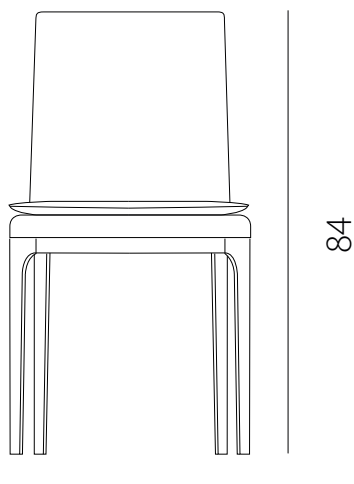

art. **GCSB**

sedia/chair 8 Kg

imballo/packaging 24 Kg (m³ 0,41)  **2**

dimensione/dimensions L45 x P 58 x H84 cm
Hs 51 cm

Vista frontale
Front view

45

Vista laterale
Side view

58

art. **GCAS**

sedia/chair 8 Kg

imballo/packaging 24 Kg (m³ 0,41) 

dimensione/dimensions L45 x P 58 x H98 cm
Hs 51 cm

Vista frontale
Front view

Vista laterale
Side view