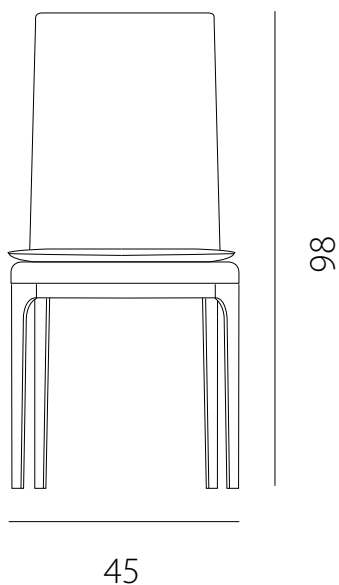

art. **GCSB**

sedia/chair 8 Kg

imballo/packaging 24 Kg (m³ 0,41)  **2**

dimensione/dimensions L45 x P 58 x H84 cm
Hs 51 cm

Vista frontale
Front view

45

Vista laterale
Side view

58

art. **GCAS**

sedia/chair 8 Kg

imballo/packaging 24 Kg (m³ 0,41) 

dimensione/dimensions L45 x P 58 x H98 cm
Hs 51 cm

Vista frontale
Front view

Vista laterale
Side view