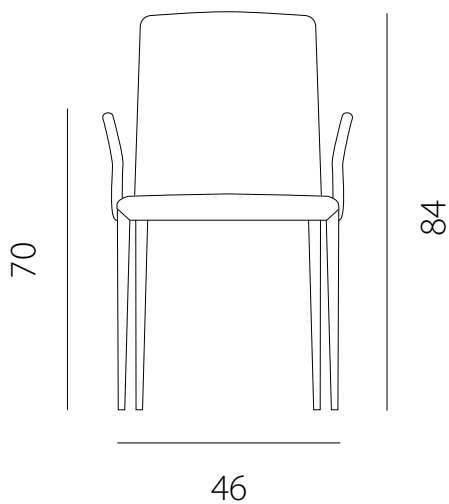

art. GASB

L 46 x P 58 x H 84 cm / Hs 50 cm

SEDIA VISTA FRONTALE / front view chair

SEDIA VISTA LATERALE / side view chair

art. GACB

L 46 x P 58 x H 84 cm / Hs 50 cm - H bracc. 70 cm

SEDIA VISTA FRONTALE / front view chair

SEDIA VISTA LATERALE / side view chair

art. GAAS

L 46 x P 58 x H 98 cm / Hs 50 cm

SEDIA VISTA FRONTALE / front view chair

SEDIA VISTA LATERALE / side view chair

art. GAAC

L 46 x P 58 x H 98 cm / Hs 50 cm / H bracc. 70 cm

SEDIA VISTA FRONTALE / front view chair

SEDIA VISTA LATERALE / side view chair