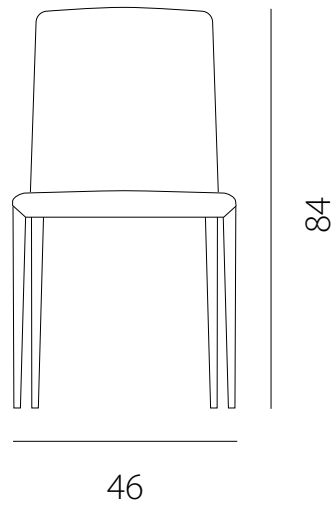

art. GASB

L 46 x P 58 x H 84 cm / Hs 50 cm

SEDIA VISTA FRONTALE / front view chair

SEDIA VISTA LATERALE / side view chair

art. GACB

L 46 x P 58 x H 84 cm / Hs 50 cm - H bracc. 70 cm

SEDIA VISTA FRONTALE / front view chair

SEDIA VISTA LATERALE / side view chair

art. GAAS

L 46 x P 58 x H 98 cm / Hs 50 cm

SEDIA VISTA FRONTALE / front view chair

SEDIA VISTA LATERALE / side view chair

art. GAAC

L 46 x P 58 x H 98 cm / Hs 50 cm / H bracc. 70 cm

SEDIA VISTA FRONTALE / front view chair

SEDIA VISTA LATERALE / side view chair