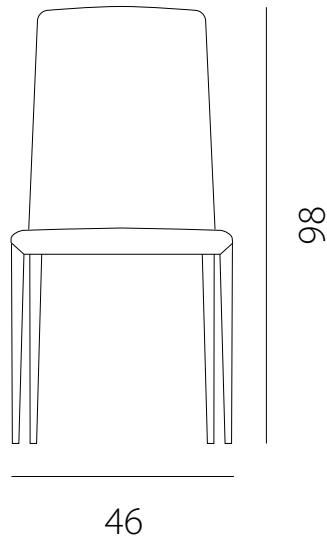

art. GASB

L 46 x P 58 x H 84 cm / Hs 50 cm

SEDIA VISTA FRONTALE / front view chair

SEDIA VISTA LATERALE / side view chair

art. GACB

L 46 x P 58 x H 84 cm / Hs 50 cm - H bracc. 70 cm

SEDIA VISTA FRONTALE / front view chair

SEDIA VISTA LATERALE / side view chair

art. GAAS

L 46 x P 58 x H 98 cm / Hs 50 cm

SEDIA VISTA FRONTALE / front view chair

SEDIA VISTA LATERALE / side view chair

art. GAAC

L 46 x P 58 x H 98 cm / Hs 50 cm / H bracc. 70 cm

SEDIA VISTA FRONTALE / front view chair

SEDIA VISTA LATERALE / side view chair