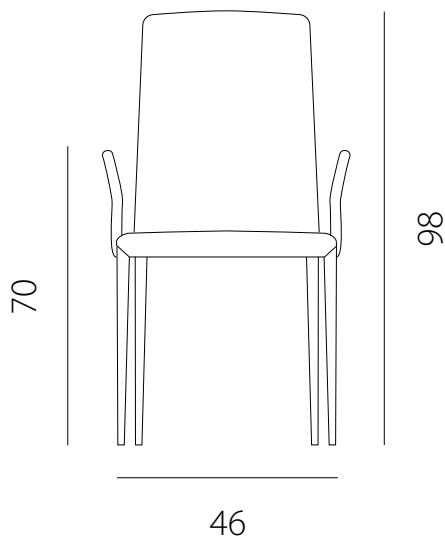

art. GASB

L 46 x P 58 x H 84 cm / Hs 50 cm

SEDIA VISTA FRONTALE / front view chair

SEDIA VISTA LATERALE / side view chair

art. GACB

L 46 x P 58 x H 84 cm / Hs 50 cm - H bracc. 70 cm

SEDIA VISTA FRONTALE / front view chair

SEDIA VISTA LATERALE / side view chair

art. GAAS

L 46 x P 58 x H 98 cm / Hs 50 cm

SEDIA VISTA FRONTALE / front view chair

SEDIA VISTA LATERALE / side view chair

art. GAAC

L 46 x P 58 x H 98 cm / Hs 50 cm / H bracc. 70 cm

SEDIA VISTA FRONTALE / front view chair

SEDIA VISTA LATERALE / side view chair