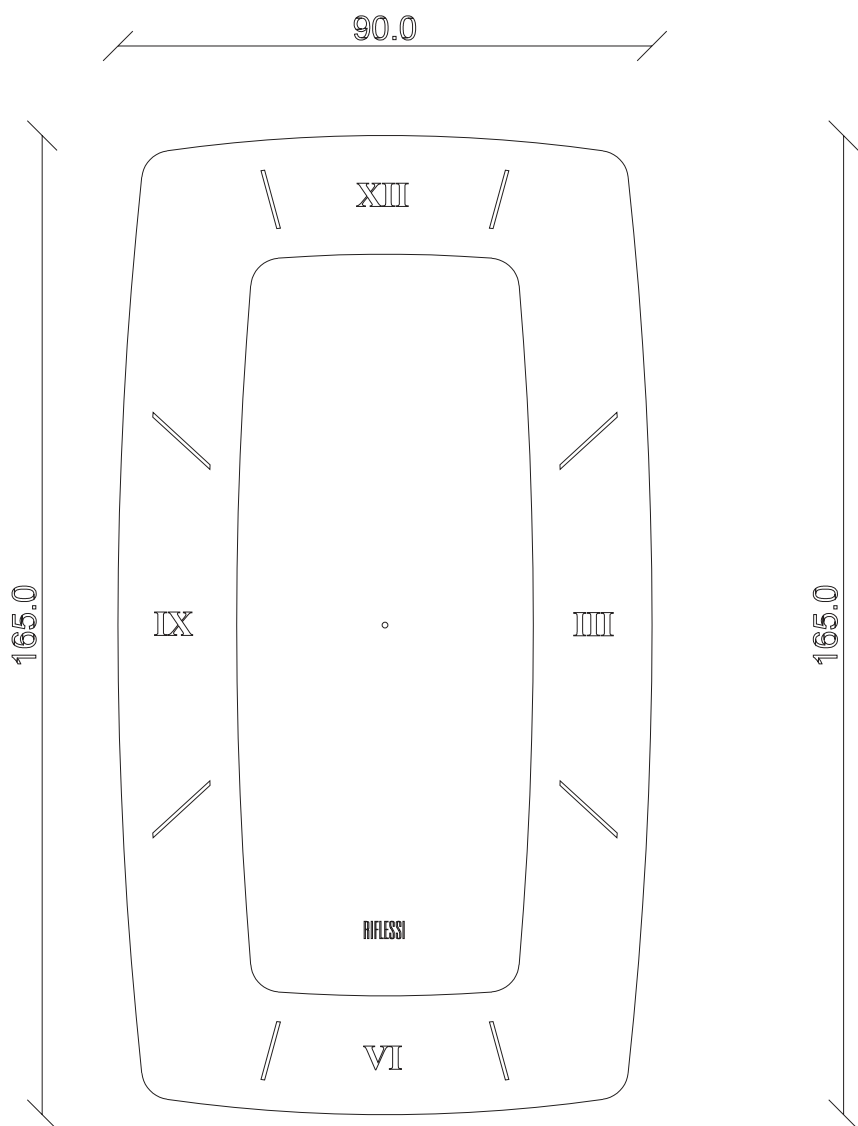

art. A216
100x100 cm

FISSAGGIO SPECCHIO
AL MURO VERTICALE
Fastening of the mirror to
the wall vertically

SPECCHIO VISTA FRONTALE / front view mirror

SPECCHIO VISTA RETRO / rear view mirror

art. A217
165x90 cm

FISSAGGIO SPECCHIO
AL MURO VERTICALE
Fastening of the mirror to
the wall vertically

SPECCHIO VISTA FRONTALE / front view mirror

SPECCHIO VISTA RETRO / rear view mirror