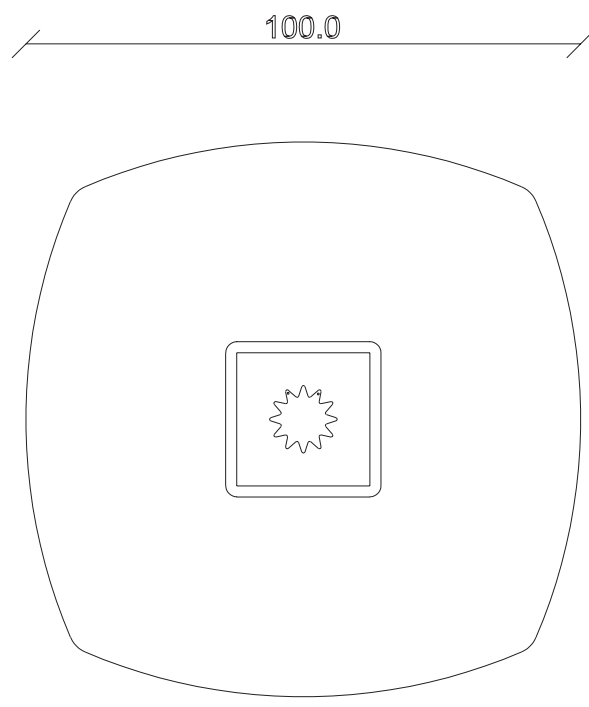

art. A216
100x100 cm

FISSAGGIO SPECCHIO
AL MURO VERTICALE
Fastening of the mirror to
the wall vertically

SPECCHIO VISTA FRONTALE / front view mirror

SPECCHIO VISTA RETRO / rear view mirror

art. A217
165x90 cm

FISSAGGIO SPECCHIO
AL MURO VERTICALE
Fastening of the mirror to
the wall vertically

SPECCHIO VISTA FRONTALE / front view mirror

SPECCHIO VISTA RETRO / rear view mirror