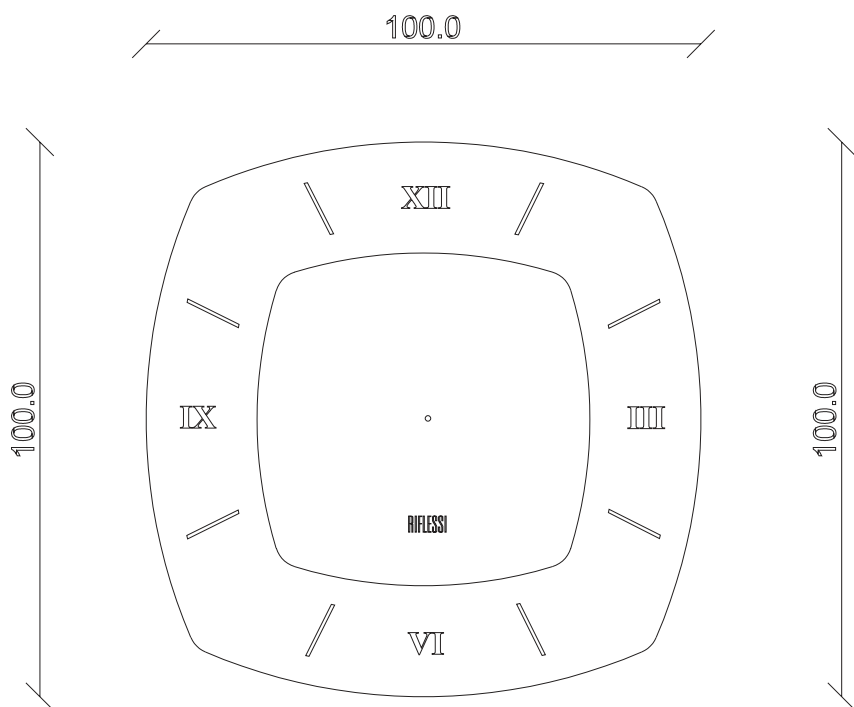

art. A216
100x100 cm

FISSAGGIO SPECCHIO
AL MURO VERTICALE
Fastening of the mirror to
the wall vertically

SPECCHIO VISTA FRONTALE / front view mirror

SPECCHIO VISTA RETRO / rear view mirror

art. A217
165x90 cm

FISSAGGIO SPECCHIO
AL MURO VERTICALE
Fastening of the mirror to
the wall vertically

SPECCHIO VISTA FRONTALE / front view mirror

SPECCHIO VISTA RETRO / rear view mirror