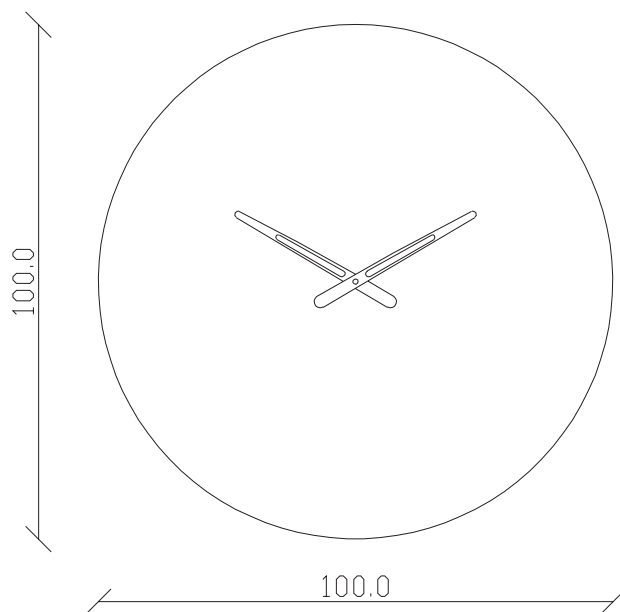

art. A200  
Ø 100 cm

FISSAGGIO SPECCHIO  
AL MURO VERTICALE  
Fastening of the mirror to  
the wall vertically

SPECCHIO VISTA FRONTALE / front view mirror

SPECCHIO VISTA RETRO / rear view mirror