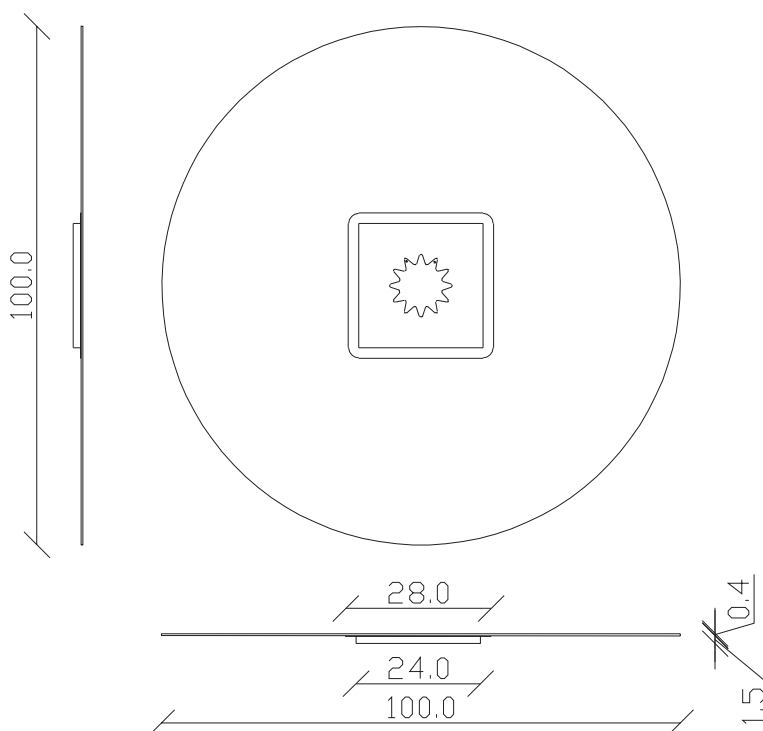

art. A197
Ø 100 cm

FISSAGGIO SPECCHIO
AL MURO VERTICALE
Fastening of the mirror to
the wall vertically

SPECCHIO VISTA FRONTALE / front view mirror

SPECCHIO VISTA RETRO / rear view mirror

art. 198
Ø 120 cm

FISSAGGIO SPECCHIO
AL MURO VERTICALE
Fastening of the mirror to
the wall vertically

SPECCHIO VISTA FRONTALE / front view mirror

SPECCHIO VISTA RETRO / rear view mirror