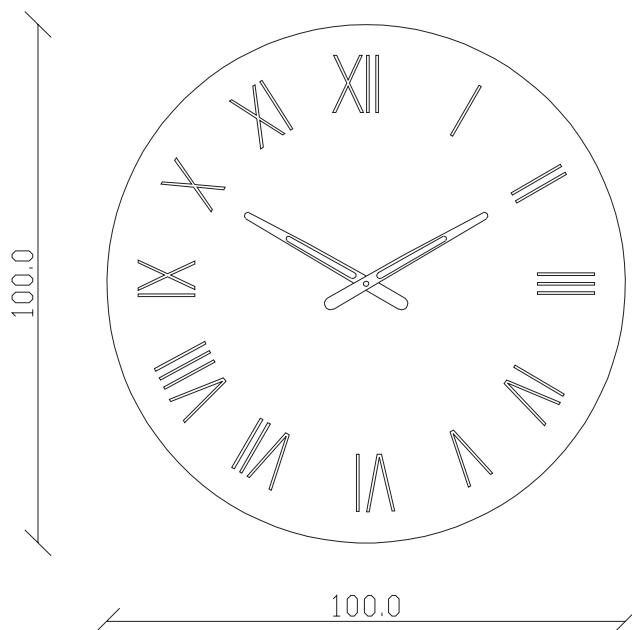

art. A197
Ø 100 cm

FISSAGGIO SPECCHIO
AL MURO VERTICALE
Fastening of the mirror to
the wall vertically

SPECCHIO VISTA FRONTALE / front view mirror

SPECCHIO VISTA RETRO / rear view mirror

art. 198
Ø 120 cm

FISSAGGIO SPECCHIO
AL MURO VERTICALE
Fastening of the mirror to
the wall vertically

SPECCHIO VISTA FRONTALE / front view mirror

SPECCHIO VISTA RETRO / rear view mirror