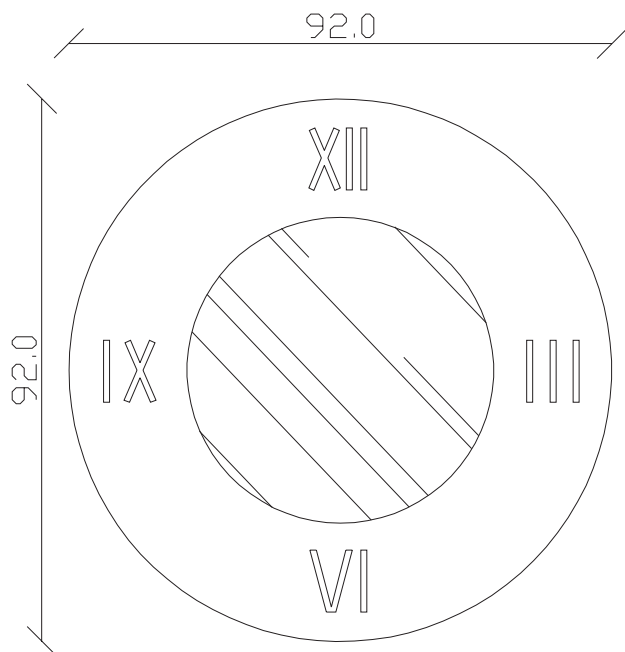

art. A202

Ø cm 92

SPECCHIO VISTA FRONTALE / front view mirror

SPECCHIO VISTA RETRO / rear view mirror