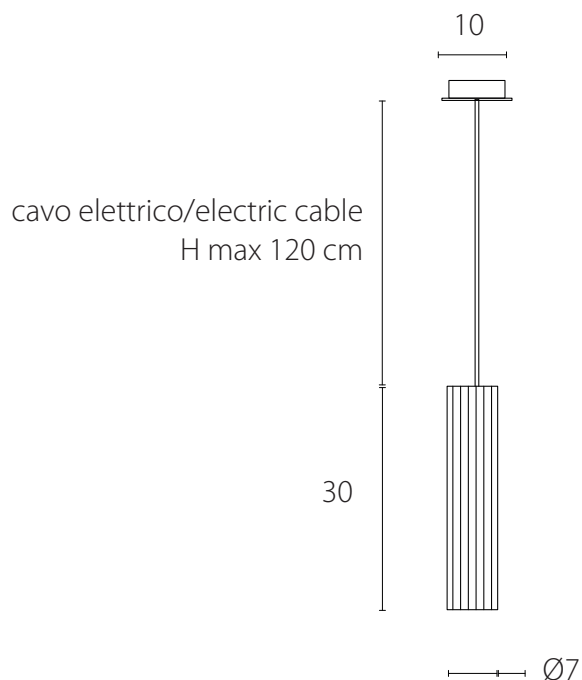

art. L149

Ø 3 x L 60 x P 30 x H 60 cm / H MAX. 180 cm

LAMPADA VISTA DALL'ALTO / top view lamp

LAMPADA VISTA FRONTALE / front view lamp

art. L150

Ø 3 x L 60 x P 30 x H 90 cm / H MAX. 210 cm

LAMPADA VISTA DALL'ALTO / top view lamp

LAMPADA VISTA FRONTALE / front view lamp

art. L109

Ø 7 x P 23 x H 40 cm

LAMPADA VISTA FRONTALE / front view lamp

LAMPADA VISTA LATERALE / side view lamp

art. L110

Ø 7 x P 23 x H 50 cm

LAMPADA VISTA FRONTALE / front view lamp

LAMPADA VISTA LATERALE / side view lamp

art. L111

Ø 7 x H 30 x H MAX. 150 cm

LAMPADA VISTA FRONTALE / front view lamp

LAMPADA VISTA LATERALE / side view lamp

art. L105

Ø 7 x H 60 x H MAX. 180 cm

LAMPADA VISTA FRONTALE / front view lamp

LAMPADA VISTA LATERALE / side view lamp

art. L106

Ø 7 x H 90 x H MAX. 210 cm

LAMPADA VISTA FRONTALE / front view lamp

LAMPADA VISTA LATERALE / side view lamp

art. L104

Ø 7 x L 90 x H MAX. 120 cm

LAMPADA VISTA DALL'ALTO / top view lamp