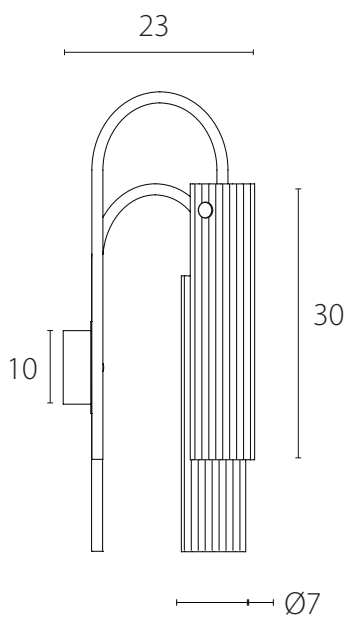

art. L149

Ø 3 x L 60 x P 30 x H 60 cm / H MAX. 180 cm

LAMPADA VISTA DALL'ALTO / top view lamp

LAMPADA VISTA FRONTALE / front view lamp

art. L150

Ø 3 x L 60 x P 30 x H 90 cm / H MAX. 210 cm

LAMPADA VISTA DALL'ALTO / top view lamp

LAMPADA VISTA FRONTALE / front view lamp

art. L109

Ø 7 x P 23 x H 40 cm

LAMPADA VISTA FRONTALE / front view lamp

LAMPADA VISTA LATERALE / side view lamp

art. L110

Ø 7 x P 23 x H 50 cm

LAMPADA VISTA FRONTALE / front view lamp

LAMPADA VISTA LATERALE / side view lamp

art. L111

Ø 7 x H 30 x H MAX. 150 cm

LAMPADA VISTA FRONTALE / front view lamp

LAMPADA VISTA LATERALE / side view lamp

art. L105

Ø 7 x H 60 x H MAX. 180 cm

LAMPADA VISTA FRONTALE / front view lamp

LAMPADA VISTA LATERALE / side view lamp

art. L106

Ø 7 x H 90 x H MAX. 210 cm

LAMPADA VISTA FRONTALE / front view lamp

LAMPADA VISTA LATERALE / side view lamp

art. L104

Ø 7 x L 90 x H MAX. 120 cm

LAMPADA VISTA DALL'ALTO / top view lamp