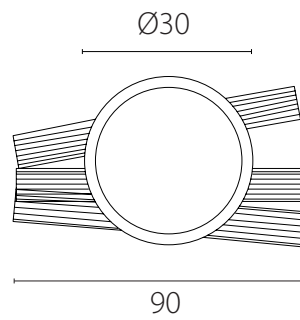

art. L149

Ø 3 x L 60 x P 30 x H 60 cm / H MAX. 180 cm

LAMPADA VISTA DALL'ALTO / top view lamp

LAMPADA VISTA FRONTALE / front view lamp

art. L150

Ø 3 x L 60 x P 30 x H 90 cm / H MAX. 210 cm

LAMPADA VISTA DALL'ALTO / top view lamp

LAMPADA VISTA FRONTALE / front view lamp

art. L109

Ø 7 x P 23 x H 40 cm

LAMPADA VISTA FRONTALE / front view lamp

LAMPADA VISTA LATERALE / side view lamp

art. L110

Ø 7 x P 23 x H 50 cm

LAMPADA VISTA FRONTALE / front view lamp

LAMPADA VISTA LATERALE / side view lamp

art. L111

Ø 7 x H 30 x H MAX. 150 cm

LAMPADA VISTA FRONTALE / front view lamp

LAMPADA VISTA LATERALE / side view lamp

art. L105

Ø 7 x H 60 x H MAX. 180 cm

LAMPADA VISTA FRONTALE / front view lamp

LAMPADA VISTA LATERALE / side view lamp

art. L106

Ø 7 x H 90 x H MAX. 210 cm

LAMPADA VISTA FRONTALE / front view lamp

LAMPADA VISTA LATERALE / side view lamp

art. L104

Ø 7 x L 90 x H MAX. 120 cm

LAMPADA VISTA DALL'ALTO / top view lamp