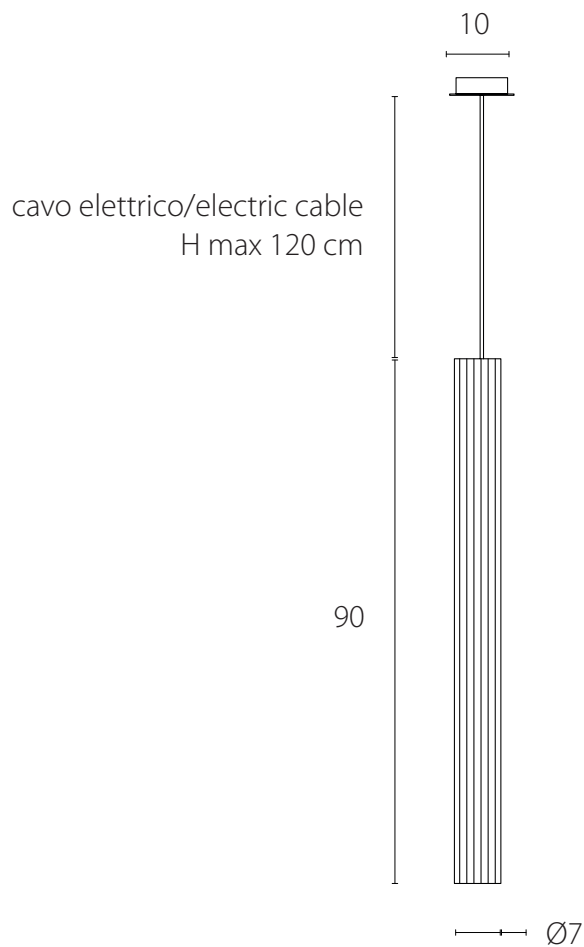

art. L149

Ø 3 x L 60 x P 30 x H 60 cm / H MAX. 180 cm

LAMPADA VISTA DALL'ALTO / top view lamp

LAMPADA VISTA FRONTALE / front view lamp

art. L150

Ø 3 x L 60 x P 30 x H 90 cm / H MAX. 210 cm

LAMPADA VISTA DALL'ALTO / top view lamp

LAMPADA VISTA FRONTALE / front view lamp

art. L109

Ø 7 x P 23 x H 40 cm

LAMPADA VISTA FRONTALE / front view lamp

LAMPADA VISTA LATERALE / side view lamp

art. L110

Ø 7 x P 23 x H 50 cm

LAMPADA VISTA FRONTALE / front view lamp

LAMPADA VISTA LATERALE / side view lamp

art. L111

Ø 7 x H 30 x H MAX. 150 cm

LAMPADA VISTA FRONTALE / front view lamp

LAMPADA VISTA LATERALE / side view lamp

art. L105

Ø 7 x H 60 x H MAX. 180 cm

LAMPADA VISTA FRONTALE / front view lamp

LAMPADA VISTA LATERALE / side view lamp

art. L106

Ø 7 x H 90 x H MAX. 210 cm

LAMPADA VISTA FRONTALE / front view lamp

LAMPADA VISTA LATERALE / side view lamp

art. L104

Ø 7 x L 90 x H MAX. 120 cm

LAMPADA VISTA DALL'ALTO / top view lamp