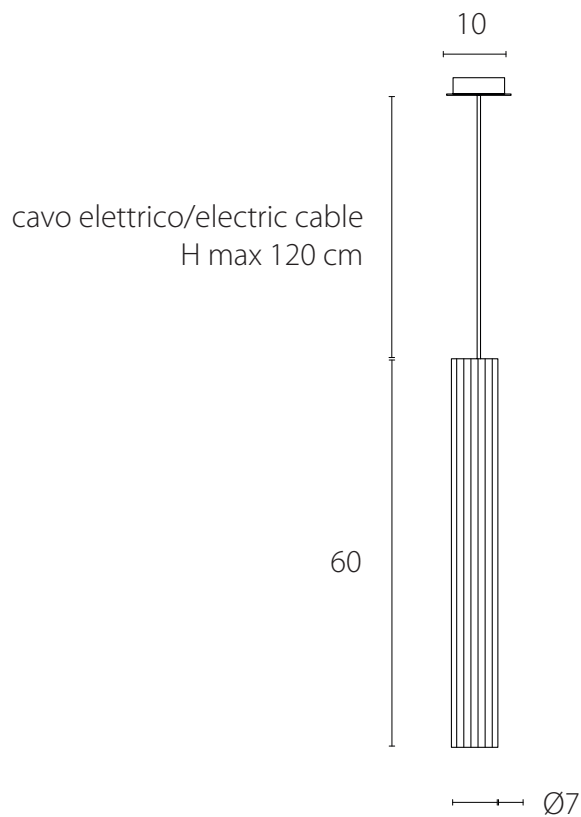

art. L149

Ø 3 x L 60 x P 30 x H 60 cm / H MAX. 180 cm

LAMPADA VISTA DALL'ALTO / top view lamp

LAMPADA VISTA FRONTALE / front view lamp

art. L150

Ø 3 x L 60 x P 30 x H 90 cm / H MAX. 210 cm

LAMPADA VISTA DALL'ALTO / top view lamp

LAMPADA VISTA FRONTALE / front view lamp

art. L109

Ø 7 x P 23 x H 40 cm

LAMPADA VISTA FRONTALE / front view lamp

LAMPADA VISTA LATERALE / side view lamp

art. L110

Ø 7 x P 23 x H 50 cm

LAMPADA VISTA FRONTALE / front view lamp

LAMPADA VISTA LATERALE / side view lamp

art. L111

Ø 7 x H 30 x H MAX. 150 cm

LAMPADA VISTA FRONTALE / front view lamp

LAMPADA VISTA LATERALE / side view lamp

art. L105

Ø 7 x H 60 x H MAX. 180 cm

LAMPADA VISTA FRONTALE / front view lamp

LAMPADA VISTA LATERALE / side view lamp

art. L106

Ø 7 x H 90 x H MAX. 210 cm

LAMPADA VISTA FRONTALE / front view lamp

LAMPADA VISTA LATERALE / side view lamp

art. L104

Ø 7 x L 90 x H MAX. 120 cm

LAMPADA VISTA DALL'ALTO / top view lamp