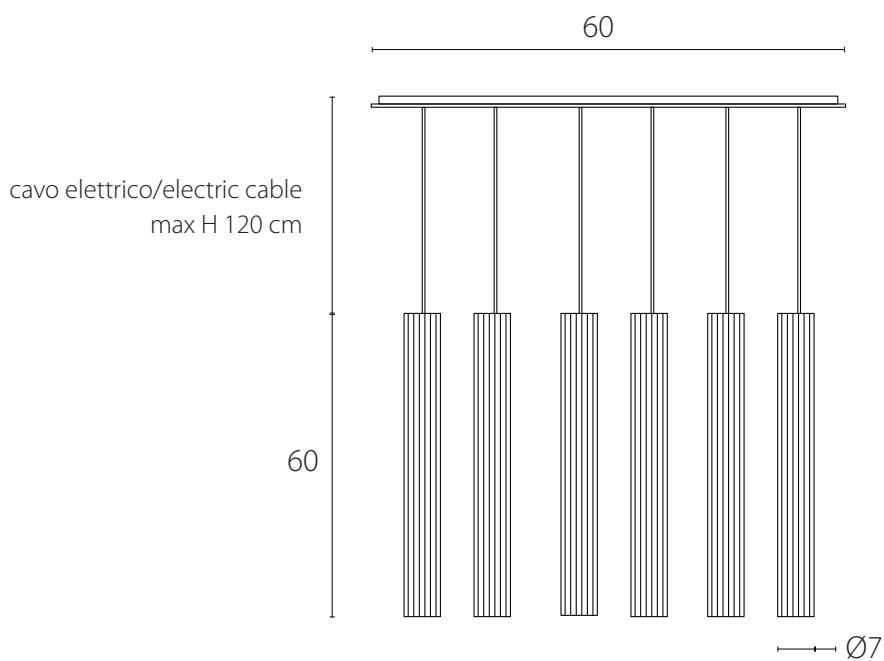

art. L149

Ø 3 x L 60 x P 30 x H 60 cm / H MAX. 180 cm

LAMPADA VISTA DALL'ALTO / top view lamp

LAMPADA VISTA FRONTALE / front view lamp

art. L150

Ø 3 x L 60 x P 30 x H 90 cm / H MAX. 210 cm

LAMPADA VISTA DALL'ALTO / top view lamp

LAMPADA VISTA FRONTALE / front view lamp

art. L109

Ø 7 x P 23 x H 40 cm

LAMPADA VISTA FRONTALE / front view lamp

LAMPADA VISTA LATERALE / side view lamp

art. L110

Ø 7 x P 23 x H 50 cm

LAMPADA VISTA FRONTALE / front view lamp

LAMPADA VISTA LATERALE / side view lamp

art. L111

Ø 7 x H 30 x H MAX. 150 cm

LAMPADA VISTA FRONTALE / front view lamp

LAMPADA VISTA LATERALE / side view lamp

art. L105

Ø 7 x H 60 x H MAX. 180 cm

LAMPADA VISTA FRONTALE / front view lamp

LAMPADA VISTA LATERALE / side view lamp

art. L106

Ø 7 x H 90 x H MAX. 210 cm

LAMPADA VISTA FRONTALE / front view lamp

LAMPADA VISTA LATERALE / side view lamp

art. L104

Ø 7 x L 90 x H MAX. 120 cm

LAMPADA VISTA DALL'ALTO / top view lamp