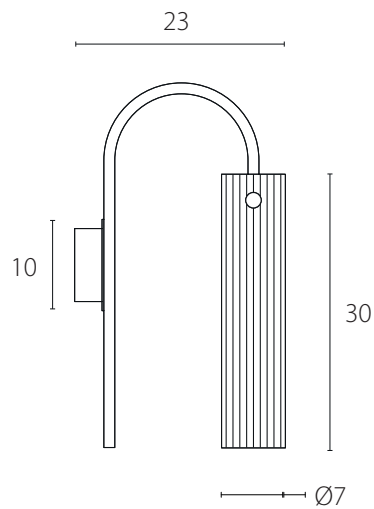

art. L149

Ø 3 x L 60 x P 30 x H 60 cm / H MAX. 180 cm

LAMPADA VISTA DALL'ALTO / top view lamp

LAMPADA VISTA FRONTALE / front view lamp

art. L150

Ø 3 x L 60 x P 30 x H 90 cm / H MAX. 210 cm

LAMPADA VISTA DALL'ALTO / top view lamp

LAMPADA VISTA FRONTALE / front view lamp

art. L109

Ø 7 x P 23 x H 40 cm

LAMPADA VISTA FRONTALE / front view lamp

LAMPADA VISTA LATERALE / side view lamp

art. L110

Ø 7 x P 23 x H 50 cm

LAMPADA VISTA FRONTALE / front view lamp

LAMPADA VISTA LATERALE / side view lamp

art. L111

Ø 7 x H 30 x H MAX. 150 cm

LAMPADA VISTA FRONTALE / front view lamp

LAMPADA VISTA LATERALE / side view lamp

art. L105

Ø 7 x H 60 x H MAX. 180 cm

LAMPADA VISTA FRONTALE / front view lamp

LAMPADA VISTA LATERALE / side view lamp

art. L106

Ø 7 x H 90 x H MAX. 210 cm

LAMPADA VISTA FRONTALE / front view lamp

LAMPADA VISTA LATERALE / side view lamp

art. L104

Ø 7 x L 90 x H MAX. 120 cm

LAMPADA VISTA DALL'ALTO / top view lamp