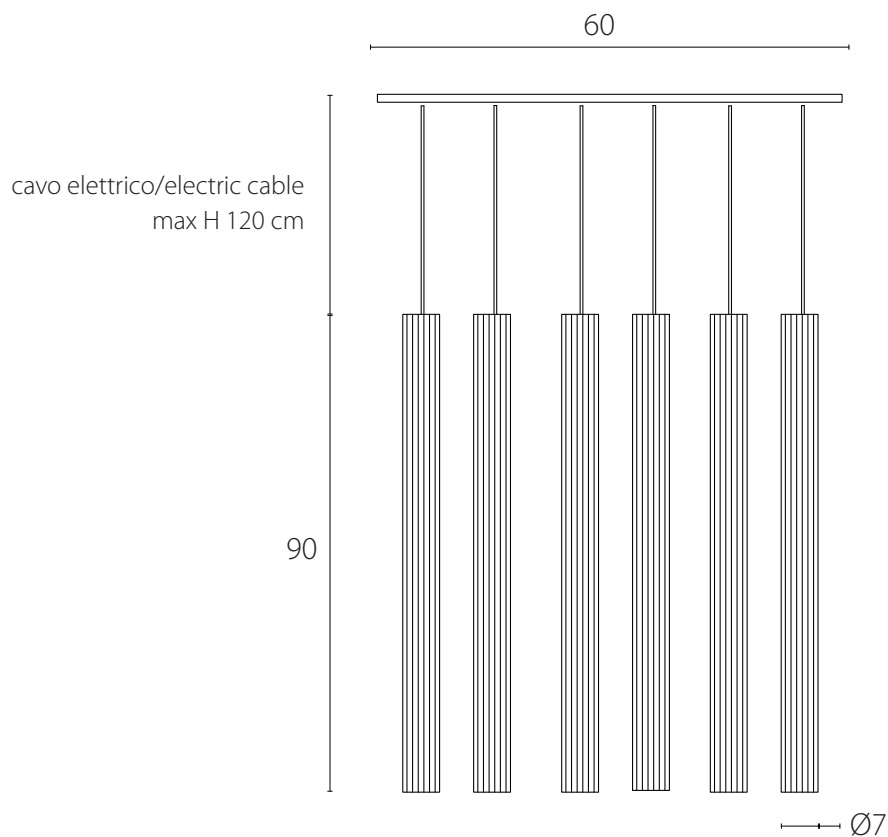

art. L149

Ø 3 x L 60 x P 30 x H 60 cm / H MAX. 180 cm

LAMPADA VISTA DALL'ALTO / top view lamp

LAMPADA VISTA FRONTALE / front view lamp

art. L150

Ø 3 x L 60 x P 30 x H 90 cm / H MAX. 210 cm

LAMPADA VISTA DALL'ALTO / top view lamp

LAMPADA VISTA FRONTALE / front view lamp

art. L109

Ø 7 x P 23 x H 40 cm

LAMPADA VISTA FRONTALE / front view lamp

LAMPADA VISTA LATERALE / side view lamp

art. L110

Ø 7 x P 23 x H 50 cm

LAMPADA VISTA FRONTALE / front view lamp

LAMPADA VISTA LATERALE / side view lamp

art. L111

Ø 7 x H 30 x H MAX. 150 cm

LAMPADA VISTA FRONTALE / front view lamp

LAMPADA VISTA LATERALE / side view lamp

art. L105

Ø 7 x H 60 x H MAX. 180 cm

LAMPADA VISTA FRONTALE / front view lamp

LAMPADA VISTA LATERALE / side view lamp

art. L106

Ø 7 x H 90 x H MAX. 210 cm

LAMPADA VISTA FRONTALE / front view lamp

LAMPADA VISTA LATERALE / side view lamp

art. L104

Ø 7 x L 90 x H MAX. 120 cm

LAMPADA VISTA DALL'ALTO / top view lamp