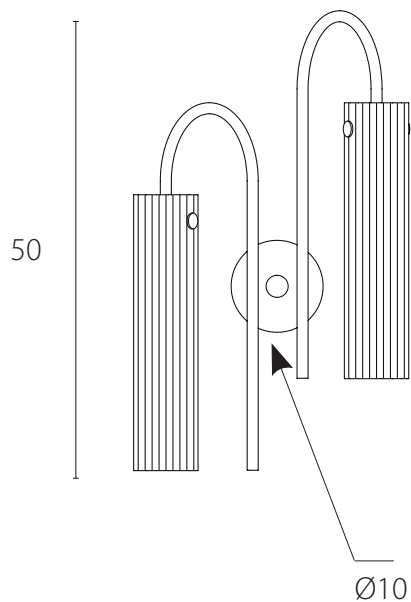

art. L149

Ø 3 x L 60 x P 30 x H 60 cm / H MAX. 180 cm

LAMPADA VISTA DALL'ALTO / top view lamp

LAMPADA VISTA FRONTALE / front view lamp

art. L150

Ø 3 x L 60 x P 30 x H 90 cm / H MAX. 210 cm

LAMPADA VISTA DALL'ALTO / top view lamp

LAMPADA VISTA FRONTALE / front view lamp

art. L109

Ø 7 x P 23 x H 40 cm

LAMPADA VISTA FRONTALE / front view lamp

LAMPADA VISTA LATERALE / side view lamp

art. L110

Ø 7 x P 23 x H 50 cm

LAMPADA VISTA FRONTALE / front view lamp

LAMPADA VISTA LATERALE / side view lamp

art. L111

Ø 7 x H 30 x H MAX. 150 cm

LAMPADA VISTA FRONTALE / front view lamp

LAMPADA VISTA LATERALE / side view lamp

art. L105

Ø 7 x H 60 x H MAX. 180 cm

LAMPADA VISTA FRONTALE / front view lamp

LAMPADA VISTA LATERALE / side view lamp

art. L106

Ø 7 x H 90 x H MAX. 210 cm

LAMPADA VISTA FRONTALE / front view lamp

LAMPADA VISTA LATERALE / side view lamp

art. L104

Ø 7 x L 90 x H MAX. 120 cm

LAMPADA VISTA DALL'ALTO / top view lamp