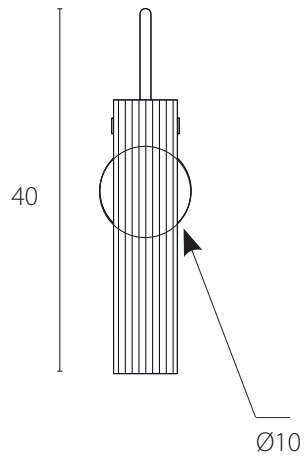

art. L149

Ø 3 x L 60 x P 30 x H 60 cm / H MAX. 180 cm

LAMPADA VISTA DALL'ALTO / top view lamp

LAMPADA VISTA FRONTALE / front view lamp

art. L150

Ø 3 x L 60 x P 30 x H 90 cm / H MAX. 210 cm

LAMPADA VISTA DALL'ALTO / top view lamp

LAMPADA VISTA FRONTALE / front view lamp

art. L109

Ø 7 x P 23 x H 40 cm

LAMPADA VISTA FRONTALE / front view lamp

LAMPADA VISTA LATERALE / side view lamp

art. L110

Ø 7 x P 23 x H 50 cm

LAMPADA VISTA FRONTALE / front view lamp

LAMPADA VISTA LATERALE / side view lamp

art. L111

Ø 7 x H 30 x H MAX. 150 cm

LAMPADA VISTA FRONTALE / front view lamp

LAMPADA VISTA LATERALE / side view lamp

art. L105

Ø 7 x H 60 x H MAX. 180 cm

LAMPADA VISTA FRONTALE / front view lamp

LAMPADA VISTA LATERALE / side view lamp

art. L106

Ø 7 x H 90 x H MAX. 210 cm

LAMPADA VISTA FRONTALE / front view lamp

LAMPADA VISTA LATERALE / side view lamp

art. L104

Ø 7 x L 90 x H MAX. 120 cm

LAMPADA VISTA DALL'ALTO / top view lamp