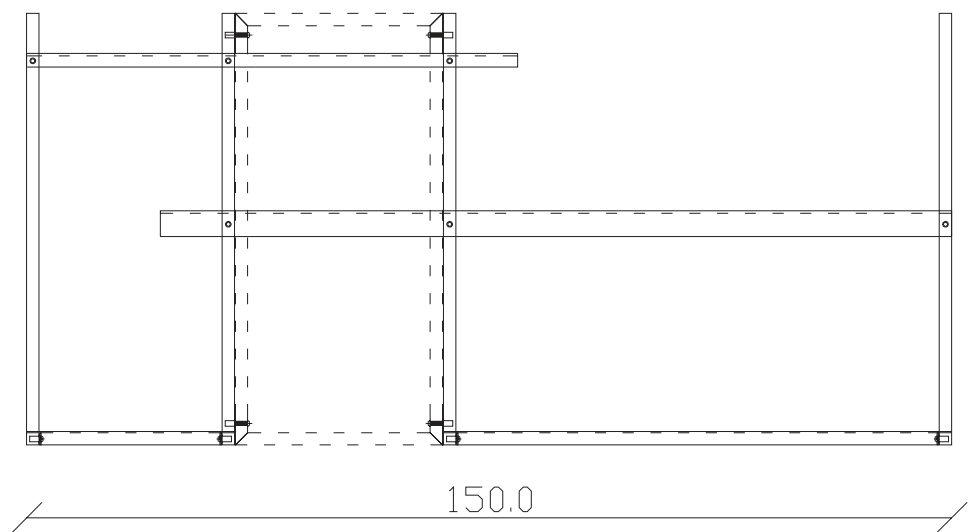

art. S074

L150 x P40 x H70 cm

LIBRERIA VISTA FRONTALE LATO CORTO
front view of the short side of the library

LIBRERIA VISTA FRONTALE LATO LUNGO
front view of the long side of the library

LIBRERIA VISTA DALL'ALTO
library top view

Art. S075
L150 x P40 x H220 cm

LIBRERIA VISTA FRONTALE LATO CORTO
front view of the short side of the library

LIBRERIA VISTA FRONTALE LATO LUNGO
front view of the long side of the library

LIBRERIA VISTA DALL'ALTO
library top view