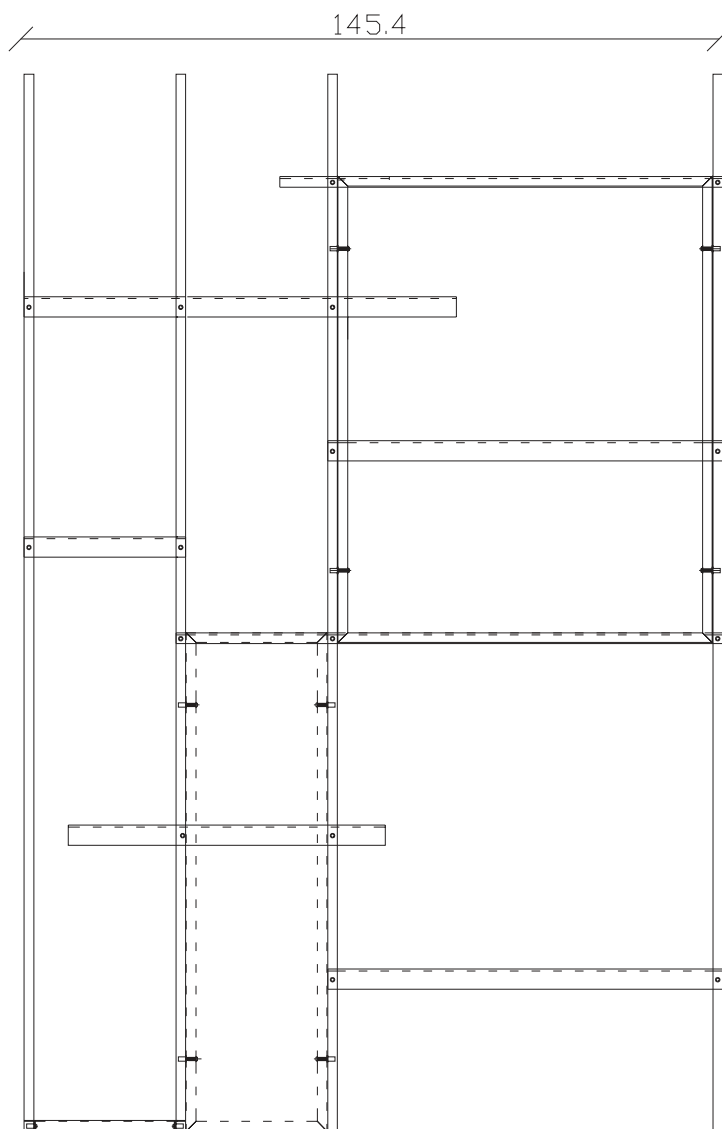

art. S074

L150 x P40 x H70 cm

LIBRERIA VISTA FRONTALE LATO CORTO
front view of the short side of the library

LIBRERIA VISTA FRONTALE LATO LUNGO
front view of the long side of the library

LIBRERIA VISTA DALL'ALTO
library top view

Art. S075
L150 x P40 x H220 cm

LIBRERIA VISTA FRONTALE LATO CORTO
front view of the short side of the library

LIBRERIA VISTA FRONTALE LATO LUNGO
front view of the long side of the library

LIBRERIA VISTA DALL'ALTO
library top view