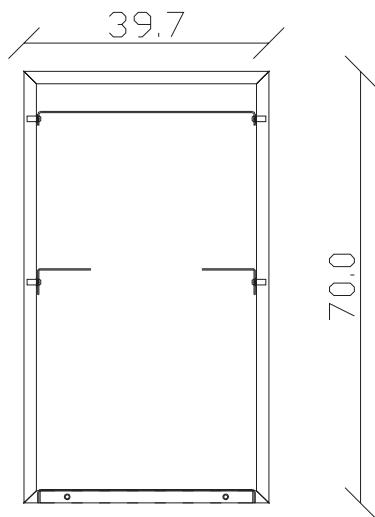

art. S074

L150 x P40 x H70 cm

LIBRERIA VISTA FRONTALE LATO CORTO
front view of the short side of the library

LIBRERIA VISTA FRONTALE LATO LUNGO
front view of the long side of the library

LIBRERIA VISTA DALL'ALTO
library top view

Art. S075
L150 x P40 x H220 cm

LIBRERIA VISTA FRONTALE LATO CORTO
front view of the short side of the library

LIBRERIA VISTA FRONTALE LATO LUNGO
front view of the long side of the library

LIBRERIA VISTA DALL'ALTO
library top view