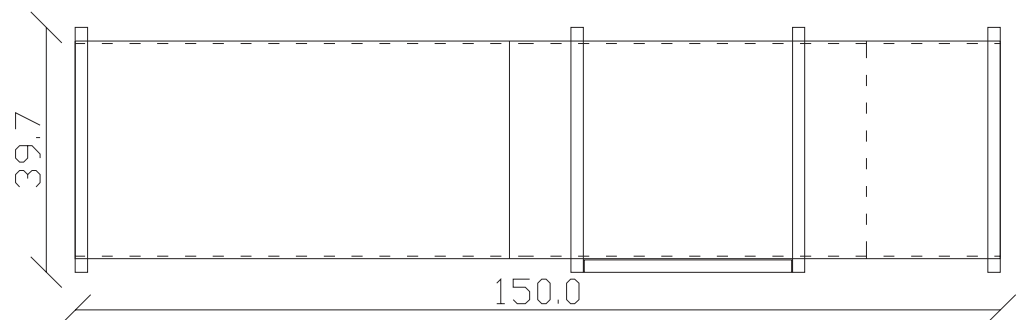

art. S074

L150 x P40 x H70 cm

LIBRERIA VISTA FRONTALE LATO CORTO
front view of the short side of the library

LIBRERIA VISTA FRONTALE LATO LUNGO
front view of the long side of the library

LIBRERIA VISTA DALL'ALTO
library top view

Art. S075
L150 x P40 x H220 cm

LIBRERIA VISTA FRONTALE LATO CORTO
front view of the short side of the library

LIBRERIA VISTA FRONTALE LATO LUNGO
front view of the long side of the library

LIBRERIA VISTA DALL'ALTO
library top view