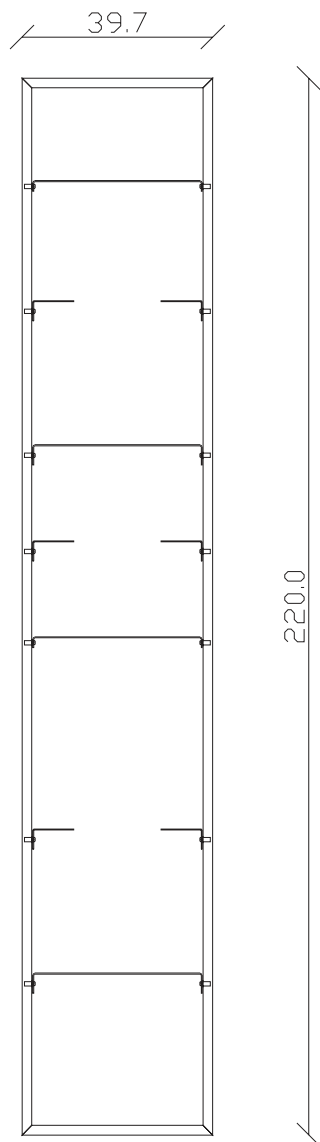

art. S074

L150 x P40 x H70 cm

LIBRERIA VISTA FRONTALE LATO CORTO
front view of the short side of the library

LIBRERIA VISTA FRONTALE LATO LUNGO
front view of the long side of the library

LIBRERIA VISTA DALL'ALTO
library top view

Art. S075
L150 x P40 x H220 cm

LIBRERIA VISTA FRONTALE LATO CORTO
front view of the short side of the library

LIBRERIA VISTA FRONTALE LATO LUNGO
front view of the long side of the library

LIBRERIA VISTA DALL'ALTO
library top view